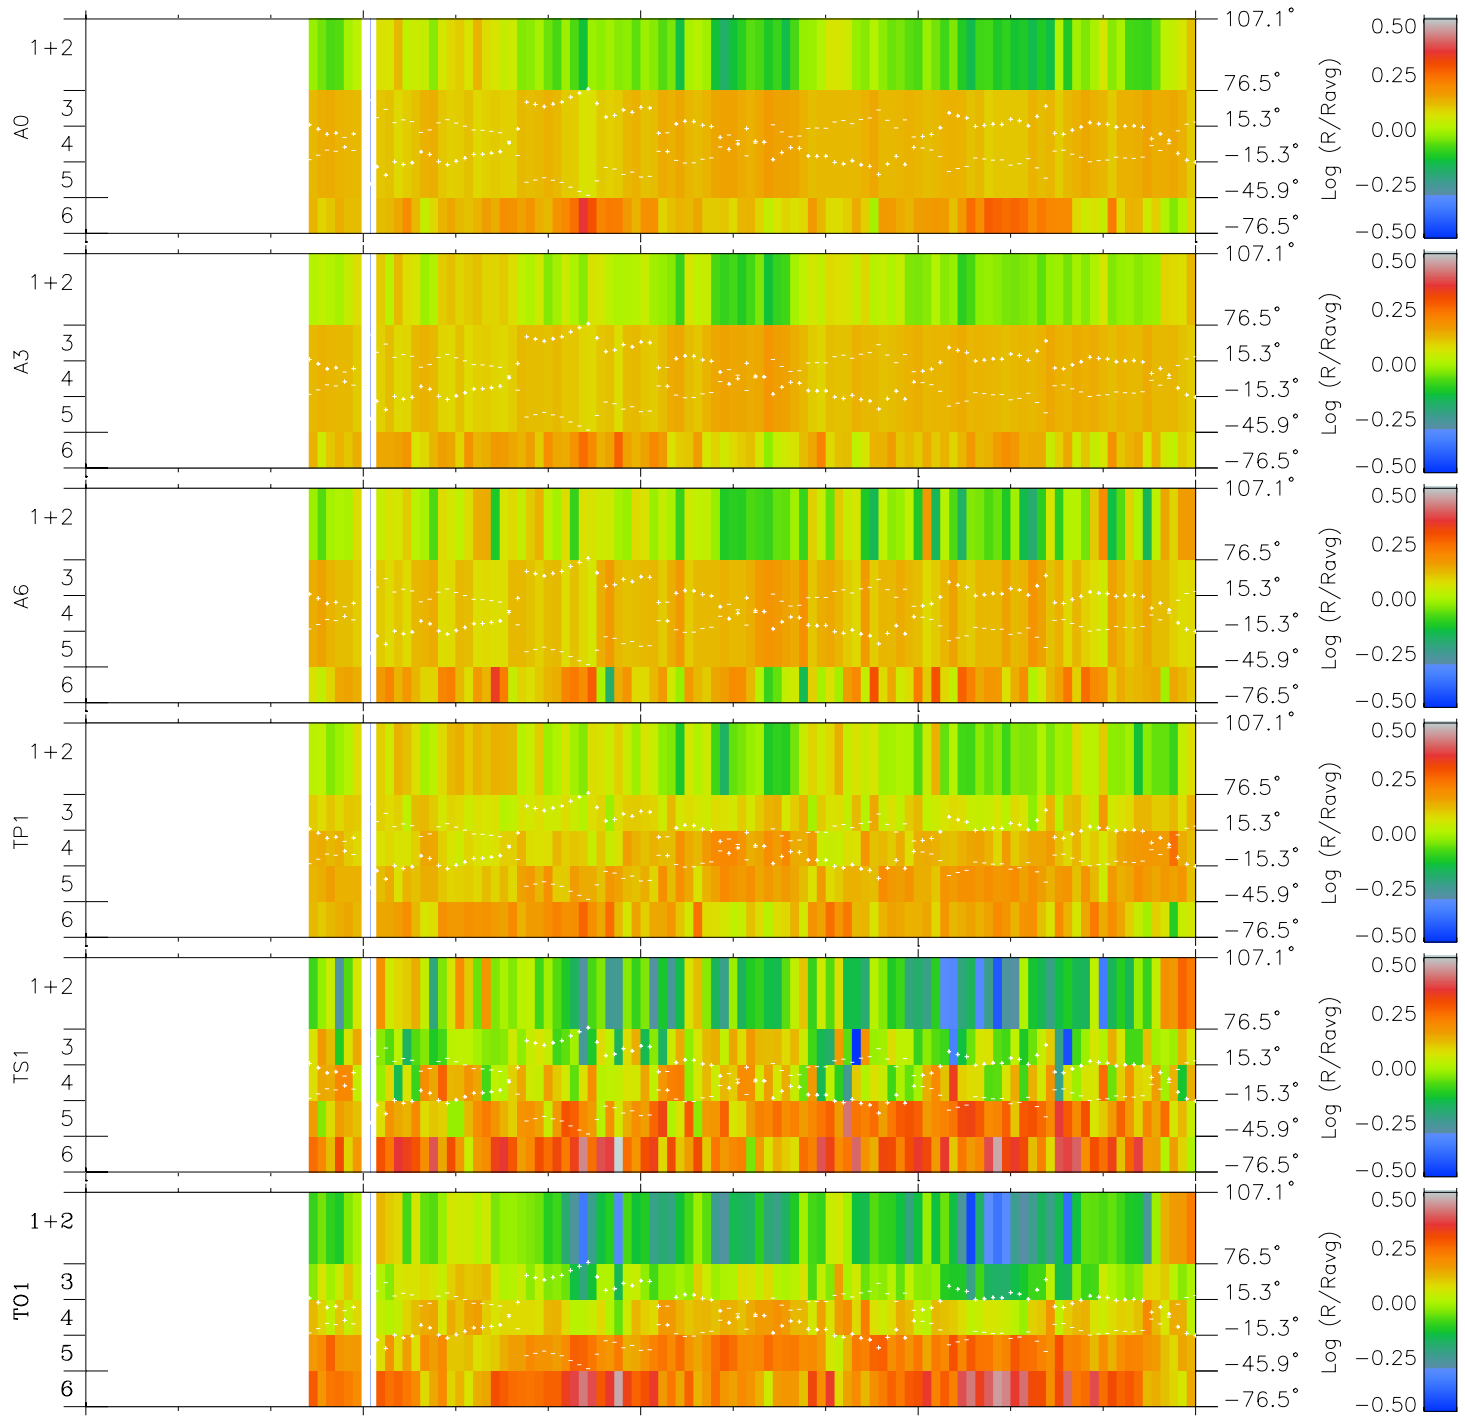

# Galileo EPD Real Elevation Anisotropies 99131

Software Version: RTELEV\_MEAN V 1.20  
Data Production: 06-03-00  
Plot Production: Sun Sep 16 21:51:04 2001  
Color File: wondr3  
Geofactor File: 1.1

00:00:00 1999-131	131-06	131-12	131-18	00:00:00 1999-132	X JSE( $R_j$ )	Y JSE( $R_j$ )	Z JSE( $R_j$ )
+	+	+	+	+			
-32.61	-33.91	-35.19	-36.45	-37.69			
56.06	56.81	57.53	58.23	58.90			
-0.05	-0.01	0.03	0.07	0.11			

- ◇ = Jupiter look direction
- = Corotation look direction