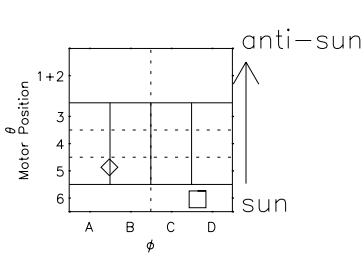

# Galileo EPD Real Elevation Anisotropies 99131

Software Version: RTELEV\_MEAN V 1.20  
Data Production: 06-03-00  
Plot Production: Sun Sep 16 21:51:04 2001  
Color File: wondr3  
Geofactor File: 1.1

00:00:00 1999-131	131-06	131-12	131-18	00:00:00 1999-132	X JSE( $R_j$ )	Y JSE( $R_j$ )	Z JSE( $R_j$ )
+	+	+	+	+			
-32.61	-33.91	-35.19	-36.45	-37.69			
56.06	56.81	57.53	58.23	58.90			
-0.05	-0.01	0.03	0.07	0.11			

- ◇ = Jupiter look direction
- = Corotation look direction