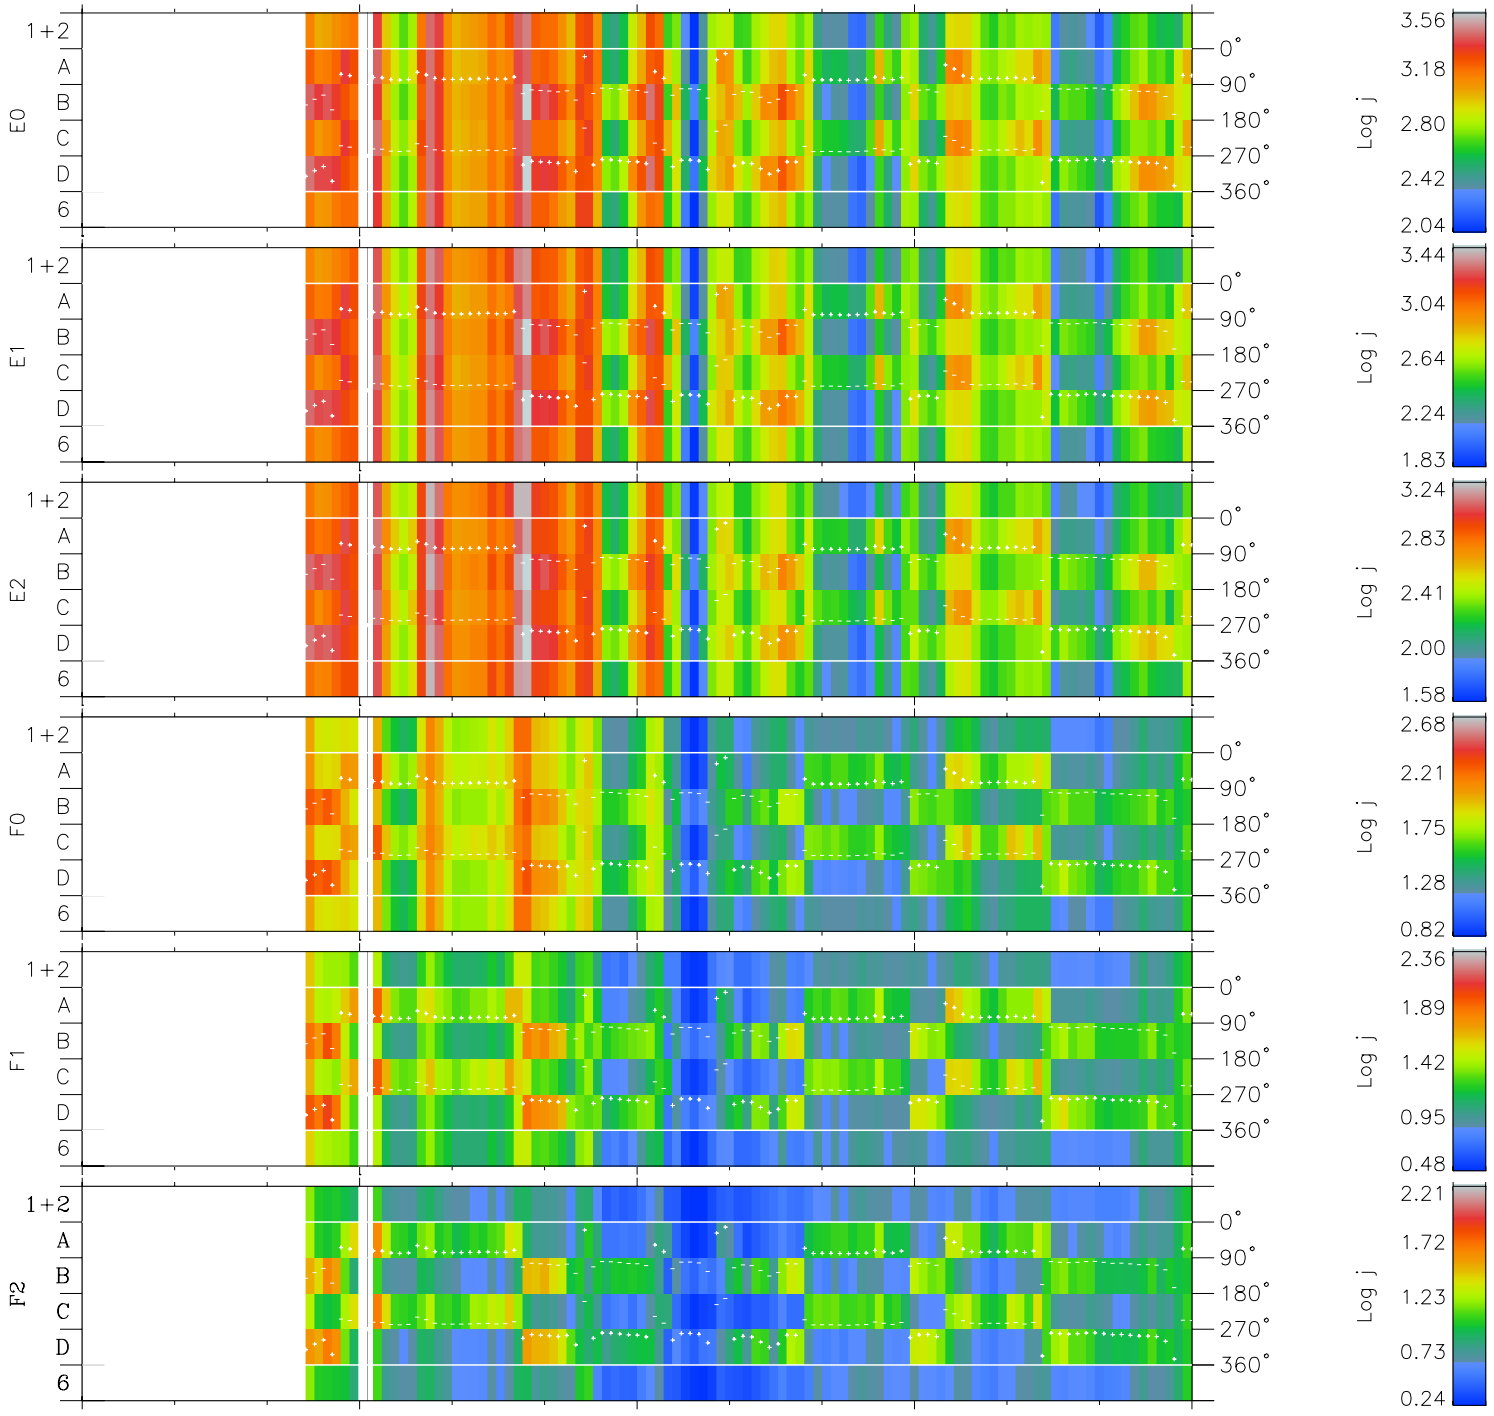

Galileo EPD Real Time Azimuth Anisotropies 99131

Software Version: RTAZIM_FLUX V 1.20
Data Production: 06-03-00
Plot Production: Sun Sep 16 21:51:45 2001
Color File: wondr3
Geofactor File: 1.1

00:00:00 1999-131	131-06	131-12	131-18	00:00:00 1999-132	
+	+	+	+	+	
-32.61	-33.91	-35.19	-36.45	-37.69	X JSE(R _j)
56.06	56.81	57.53	58.23	58.90	Y JSE(R _j)
-0.05	-0.01	0.03	0.07	0.11	Z JSE(R _j)

- ◇ = Jupiter look direction
- = Corotation look direction