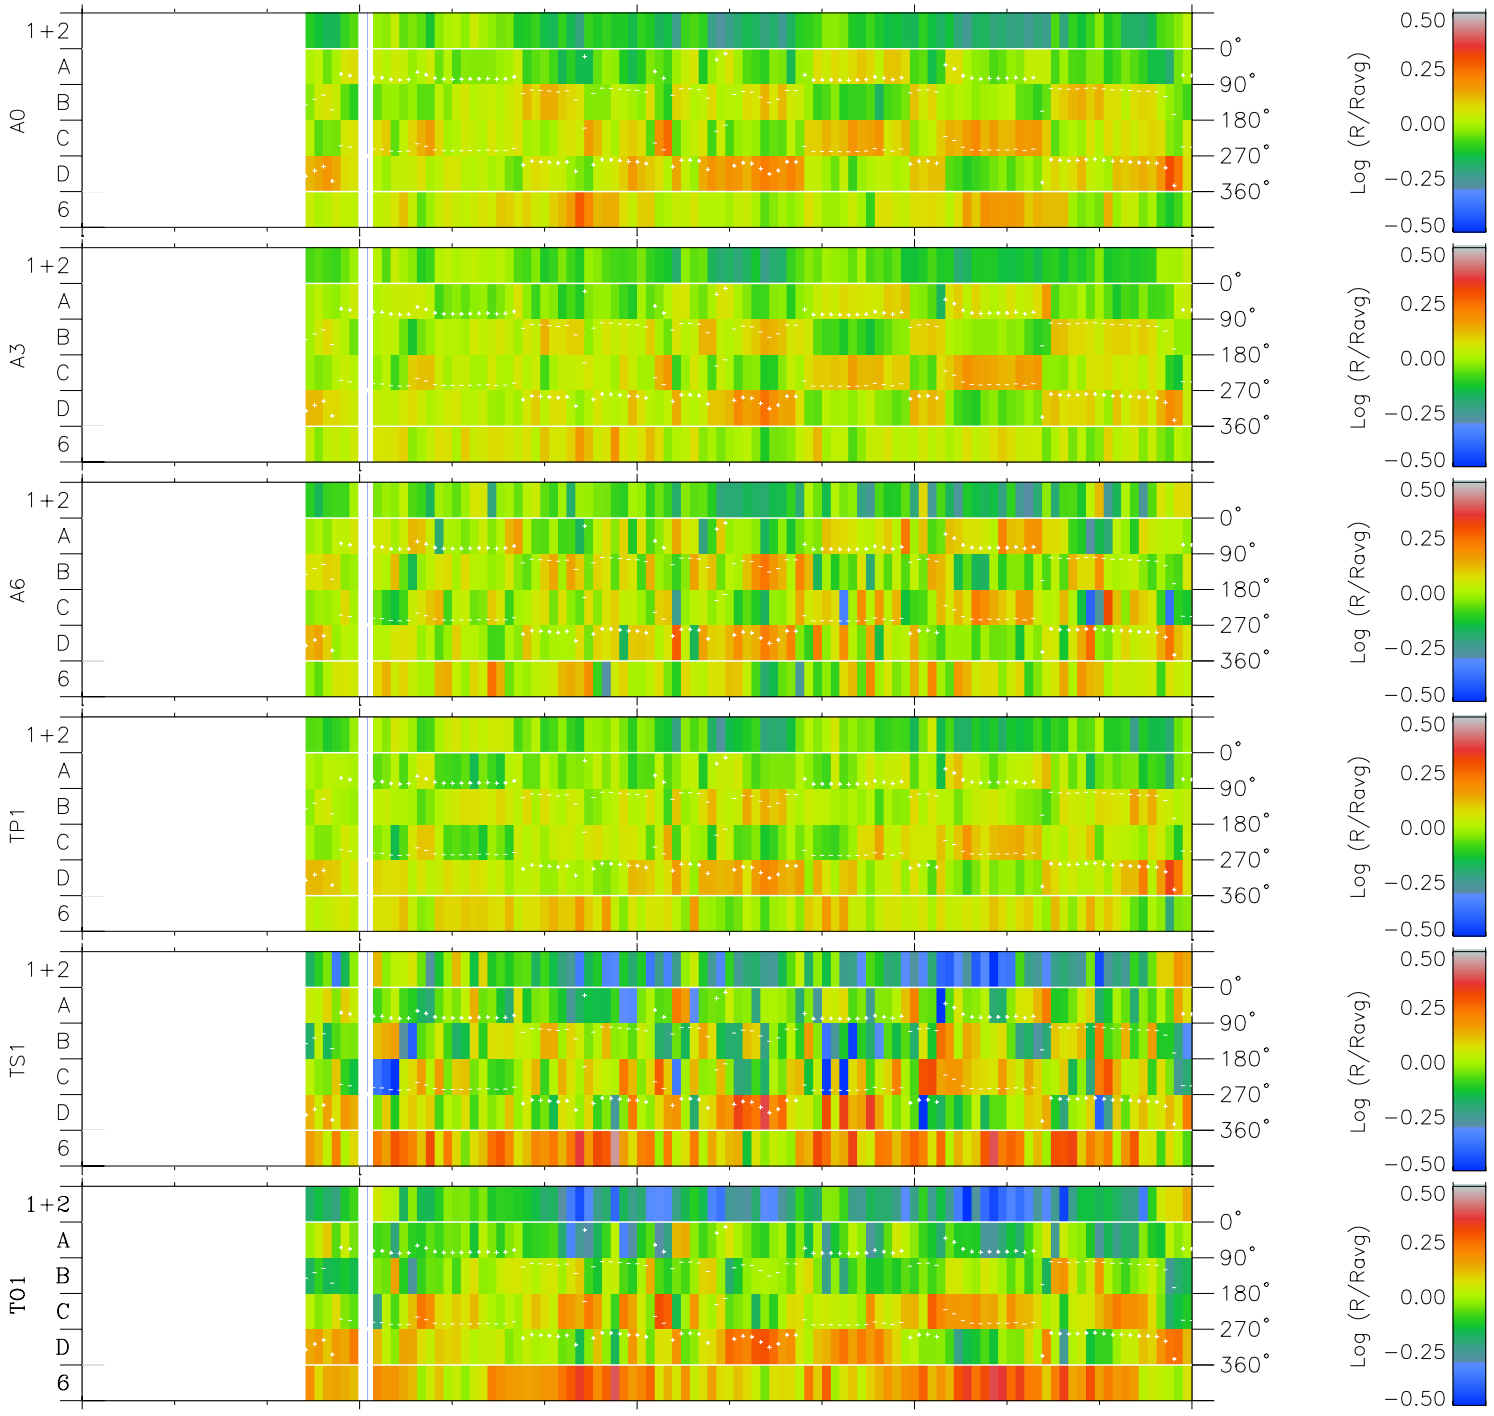

Galileo EPD Real Time Azimuth Anisotropies 99131

Software Version: RTAZIM_MEAN V 1.20
 Data Production: 06-03-00
 Plot Production: Sun Sep 16 21:51:32 2001
 Color File: wondr3
 Geofactor File: 1.1

00:00:00 1999-131	131-06	131-12	131-18	00:00:00 1999-132	
+	+	+	+	+	X JSE(R _j)
-32.61	-33.91	-35.19	-36.45	-37.69	Y JSE(R _j)
56.06	56.81	57.53	58.23	58.90	Z JSE(R _j)
-0.05	-0.01	0.03	0.07	0.11	

- ◇ = Jupiter look direction
- = Corotation look direction