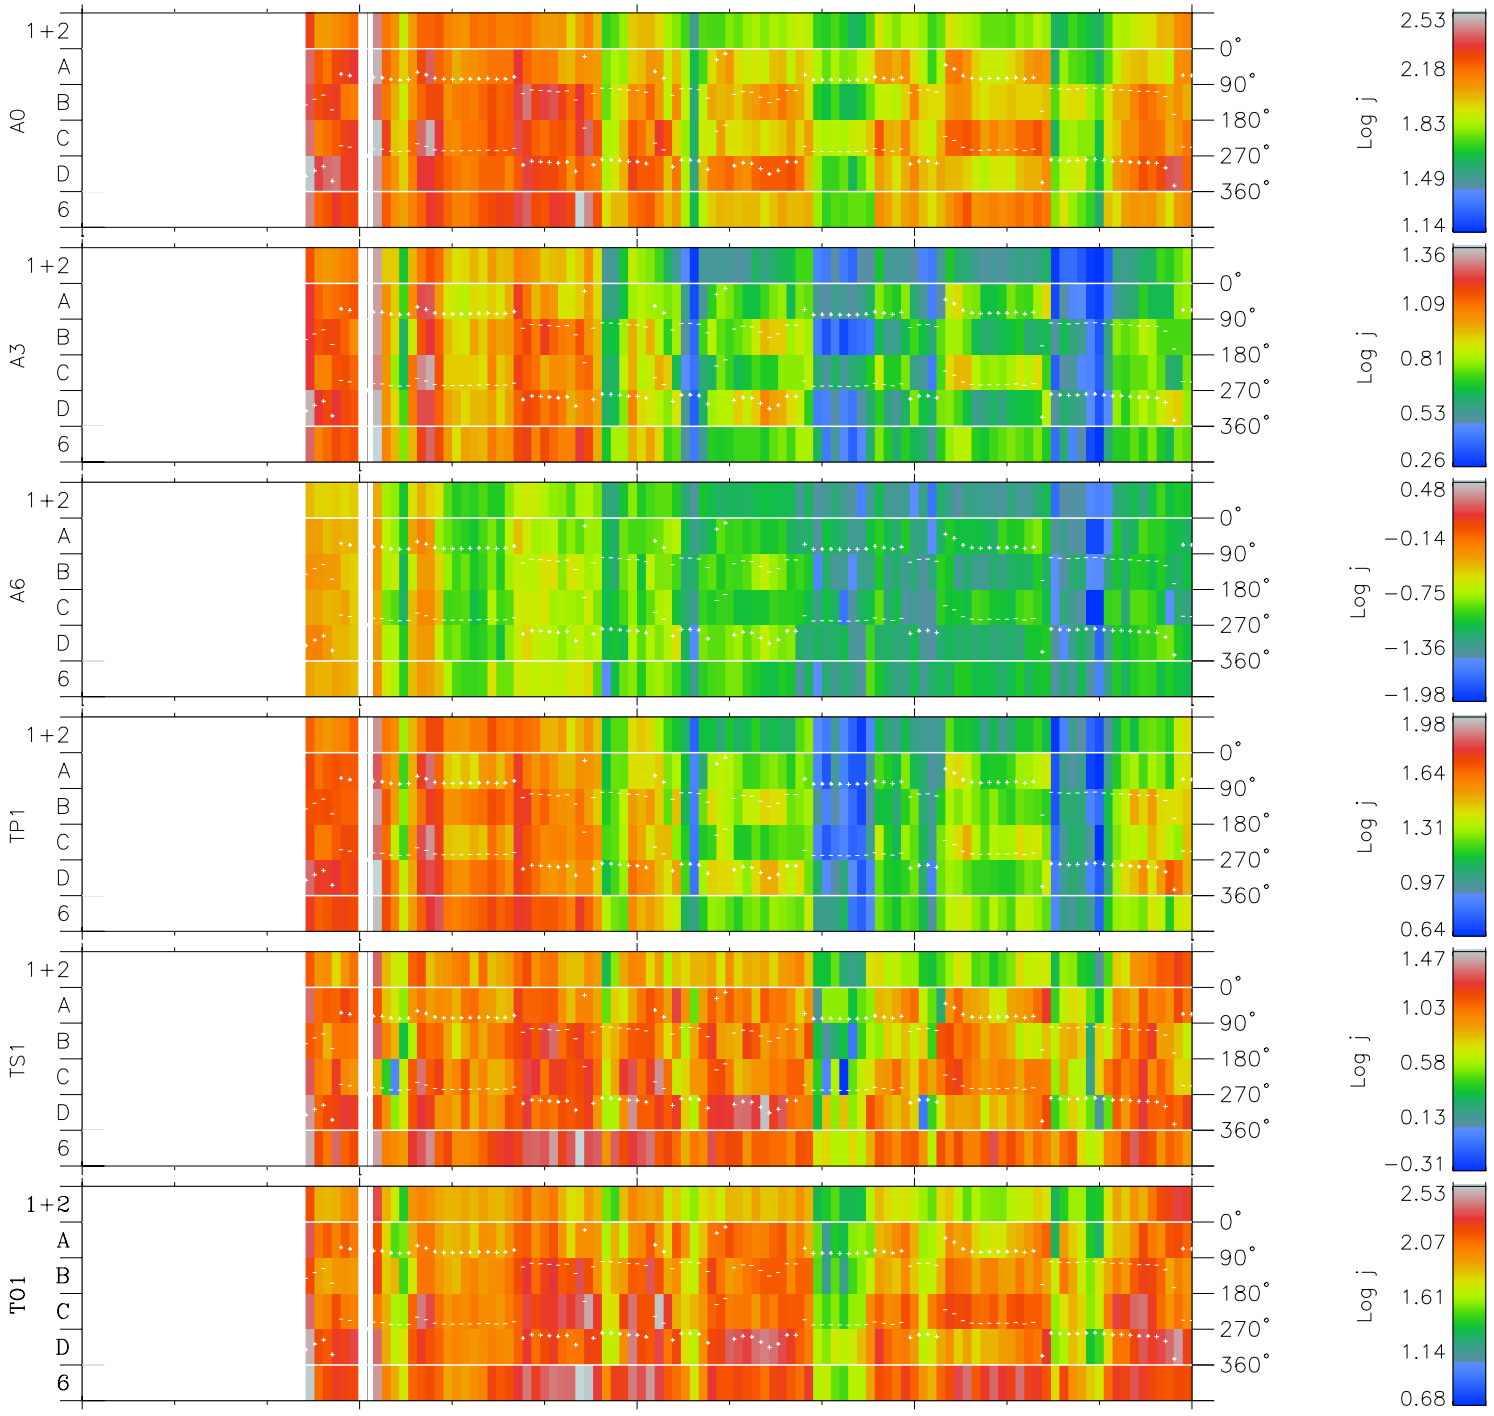

Galileo EPD Real Time Azimuth Anisotropies 99131

Software Version: RTAZIM_FLUX V 1.20
 Data Production: 06-03-00
 Plot Production: Sun Sep 16 21:51:41 2001
 Color File: wondr3
 Geofactor File: 1.1

00:00:00 1999-131	131-06	131-12	131-18	00:00:00 1999-132	
+	+	+	+	+	X JSE(R _j)
-32.61	-33.91	-35.19	-36.45	-37.69	Y JSE(R _j)
56.06	56.81	57.53	58.23	58.90	Z JSE(R _j)
-0.05	-0.01	0.03	0.07	0.11	

- ◇ = Jupiter look direction
- = Corotation look direction