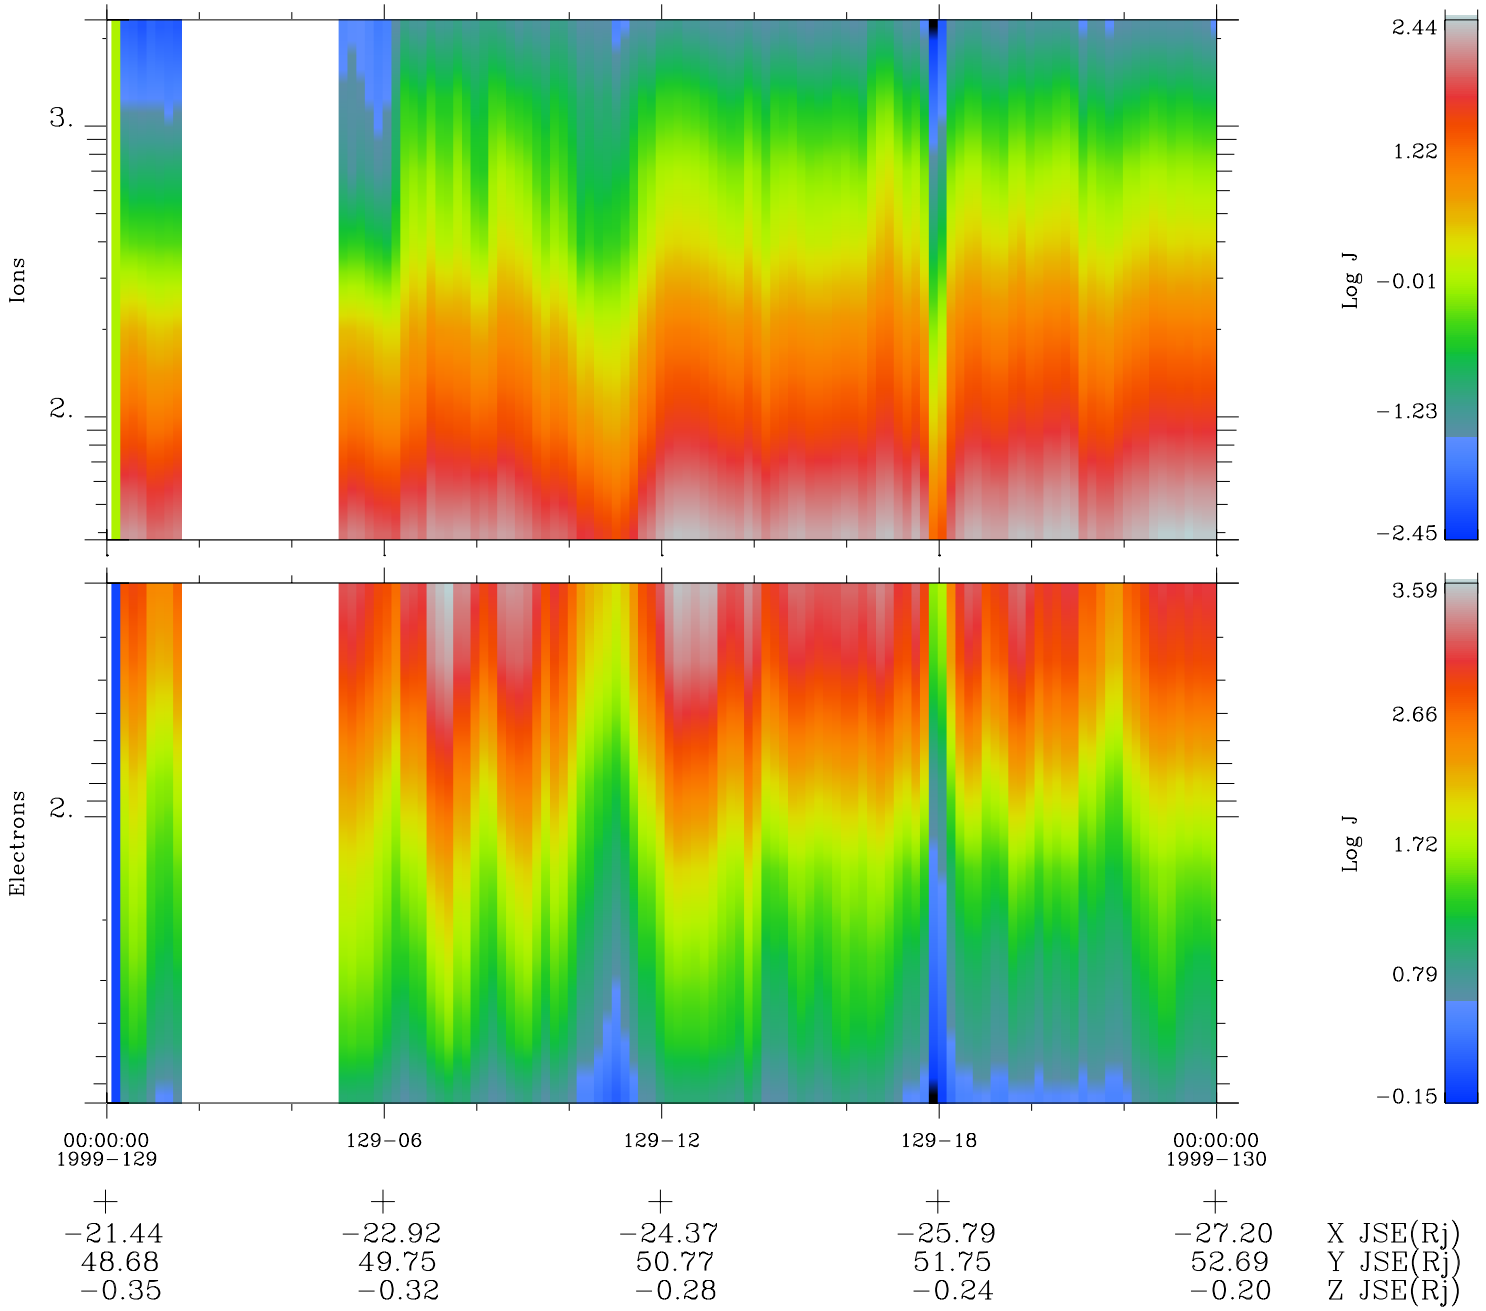

Galileo EPD Real Time Omni Spectrum 99129

Software Version: RTSPEC_OMNI V 1.20
 Data Production: 06-03-00
 Plot Production: Sun Sep 16 21:35:16 2001
 Color File: wondr3
 Geofactor File: 1.1

◇ = Jupiter look direction
 □ = Corotation look direction