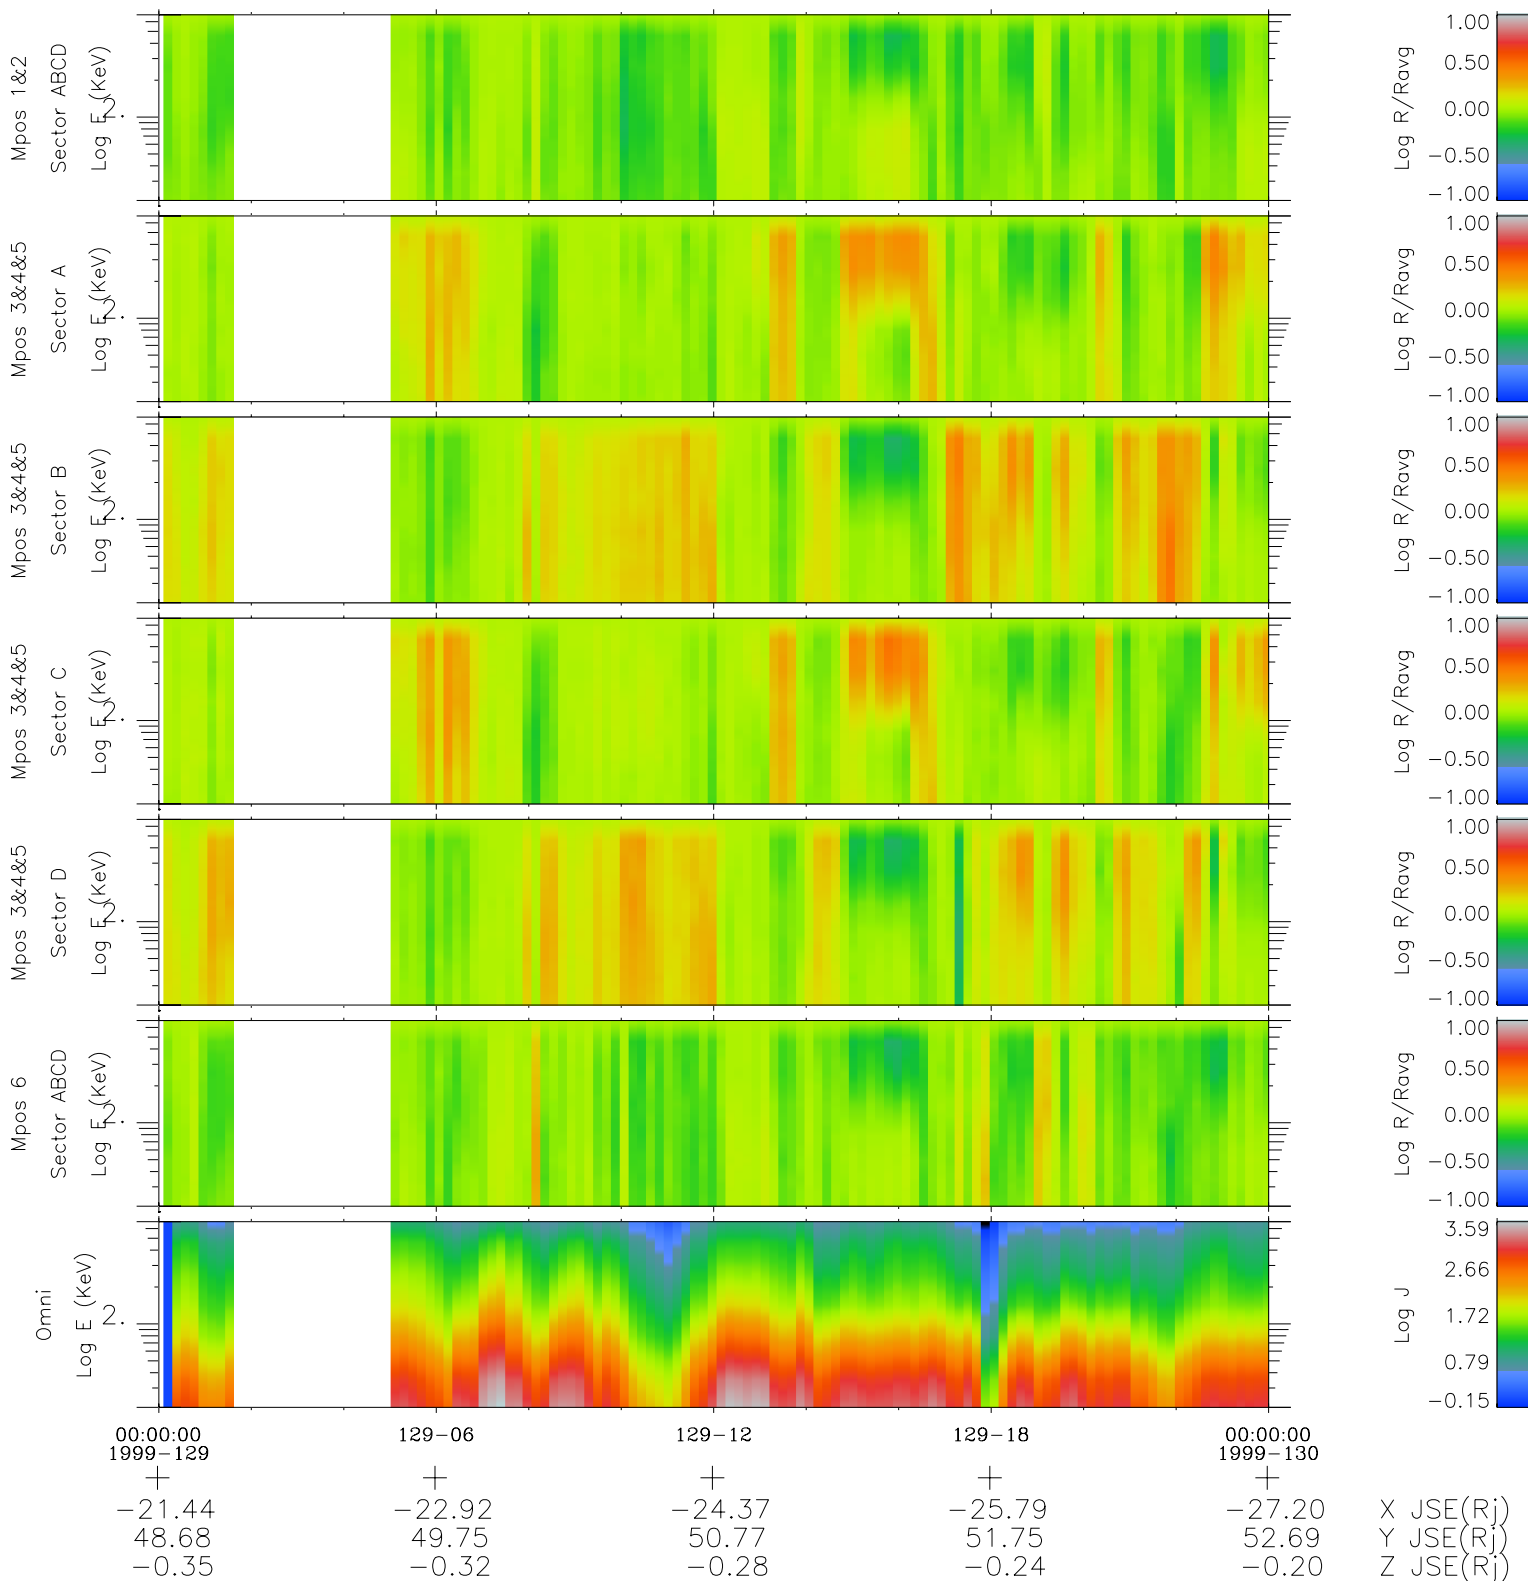

# Galileo EPD Real Time R6 Electrons Spectra 99129

Software Version: RTSPEC\_R6 V 1.20  
 Data Production: 06-03-00  
 Plot Production: Sun Sep 16 21:35:10 2001  
 Color File: wondr3  
 Geofactor File: 1.1

- ◇ = Jupiter look direction
- = Corotation look direction