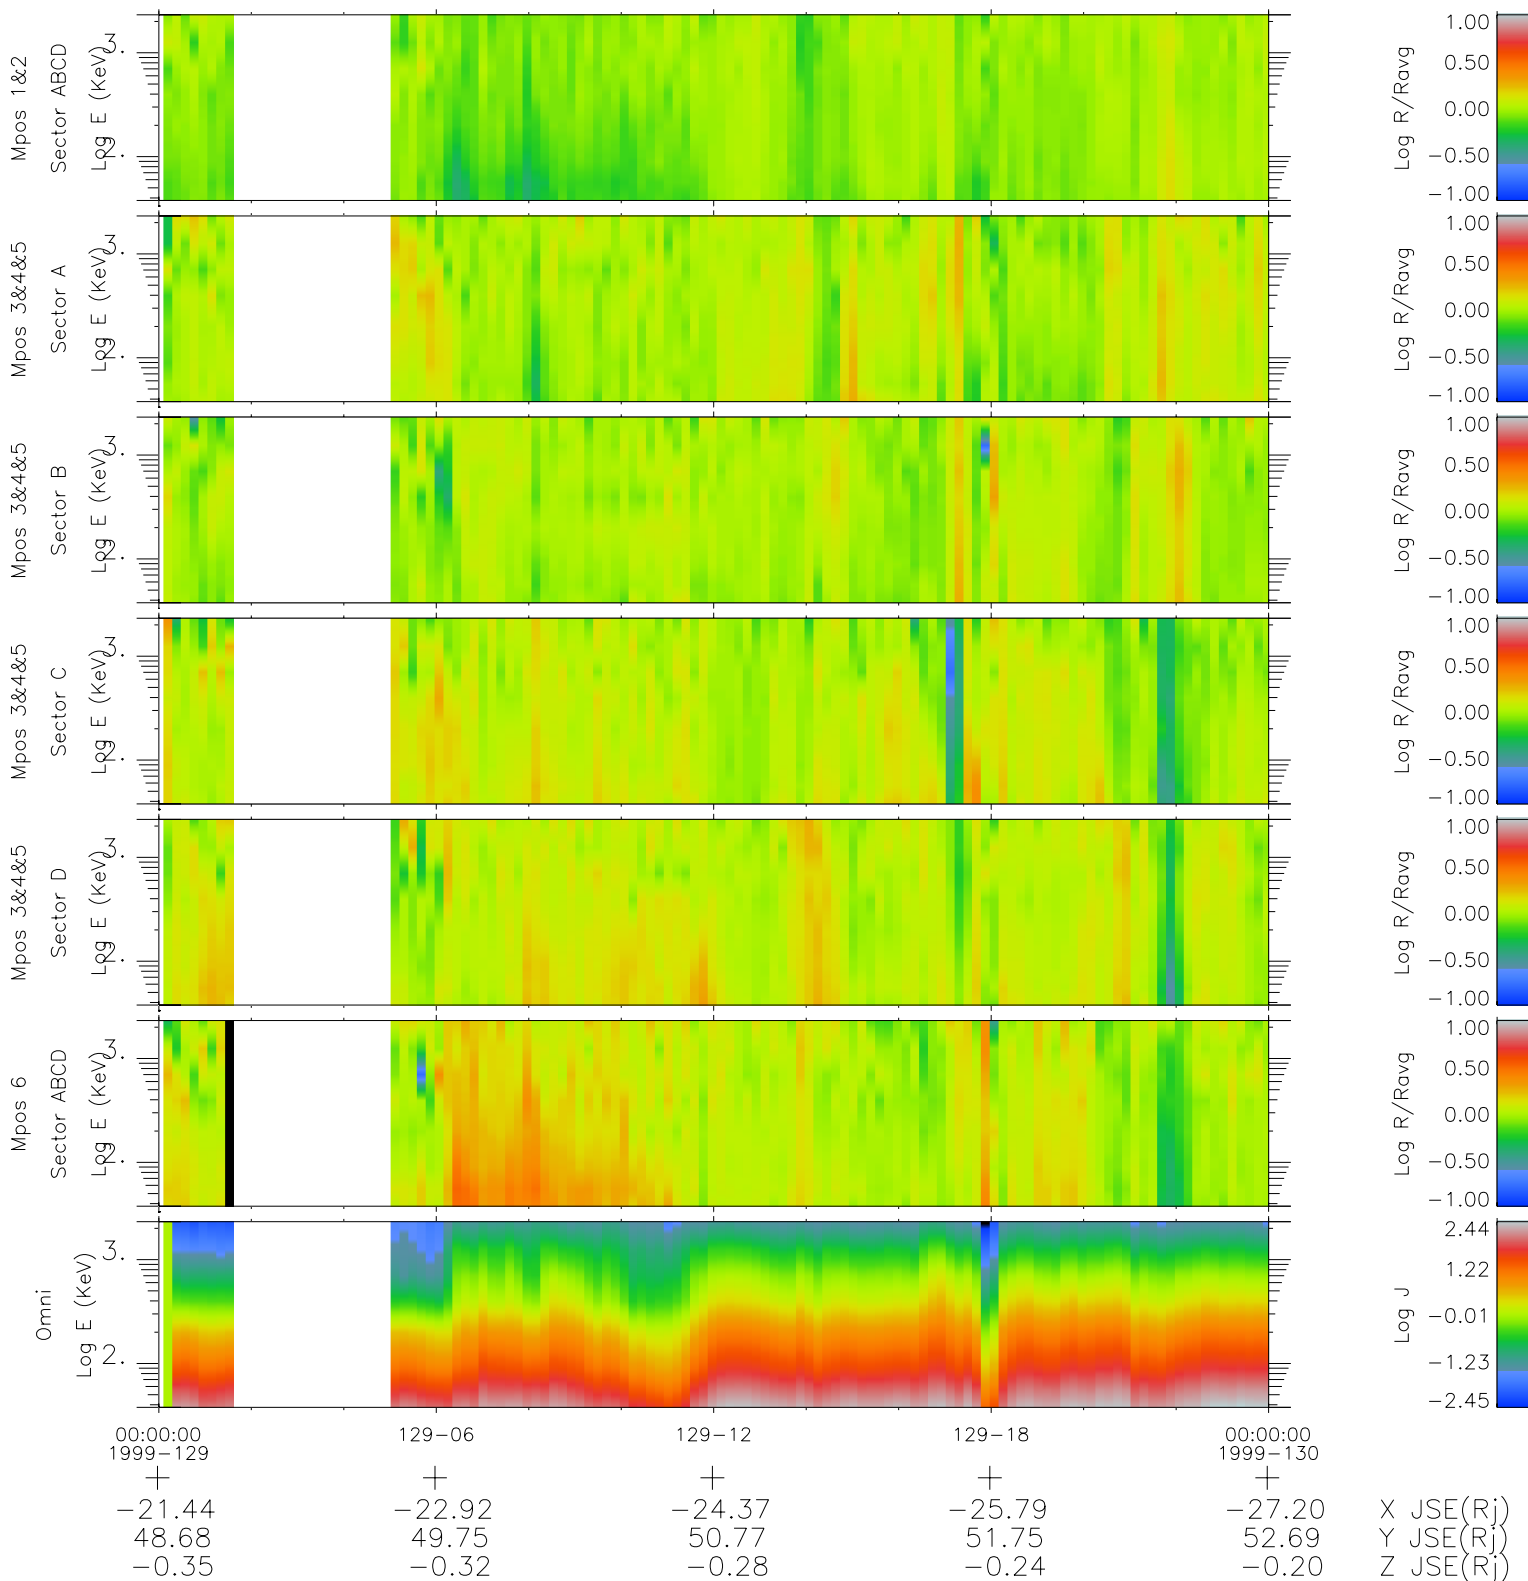

Galileo EPD Real Time R6 Ions Spectra 99129

Software Version: RTSPEC_R6 V 1.20
 Data Production: 06-03-00
 Plot Production: Sun Sep 16 21:35:04 2001
 Color File: wondr3
 Geofactor File: 1.1

- ◇ = Jupiter look direction
- = Corotation look direction