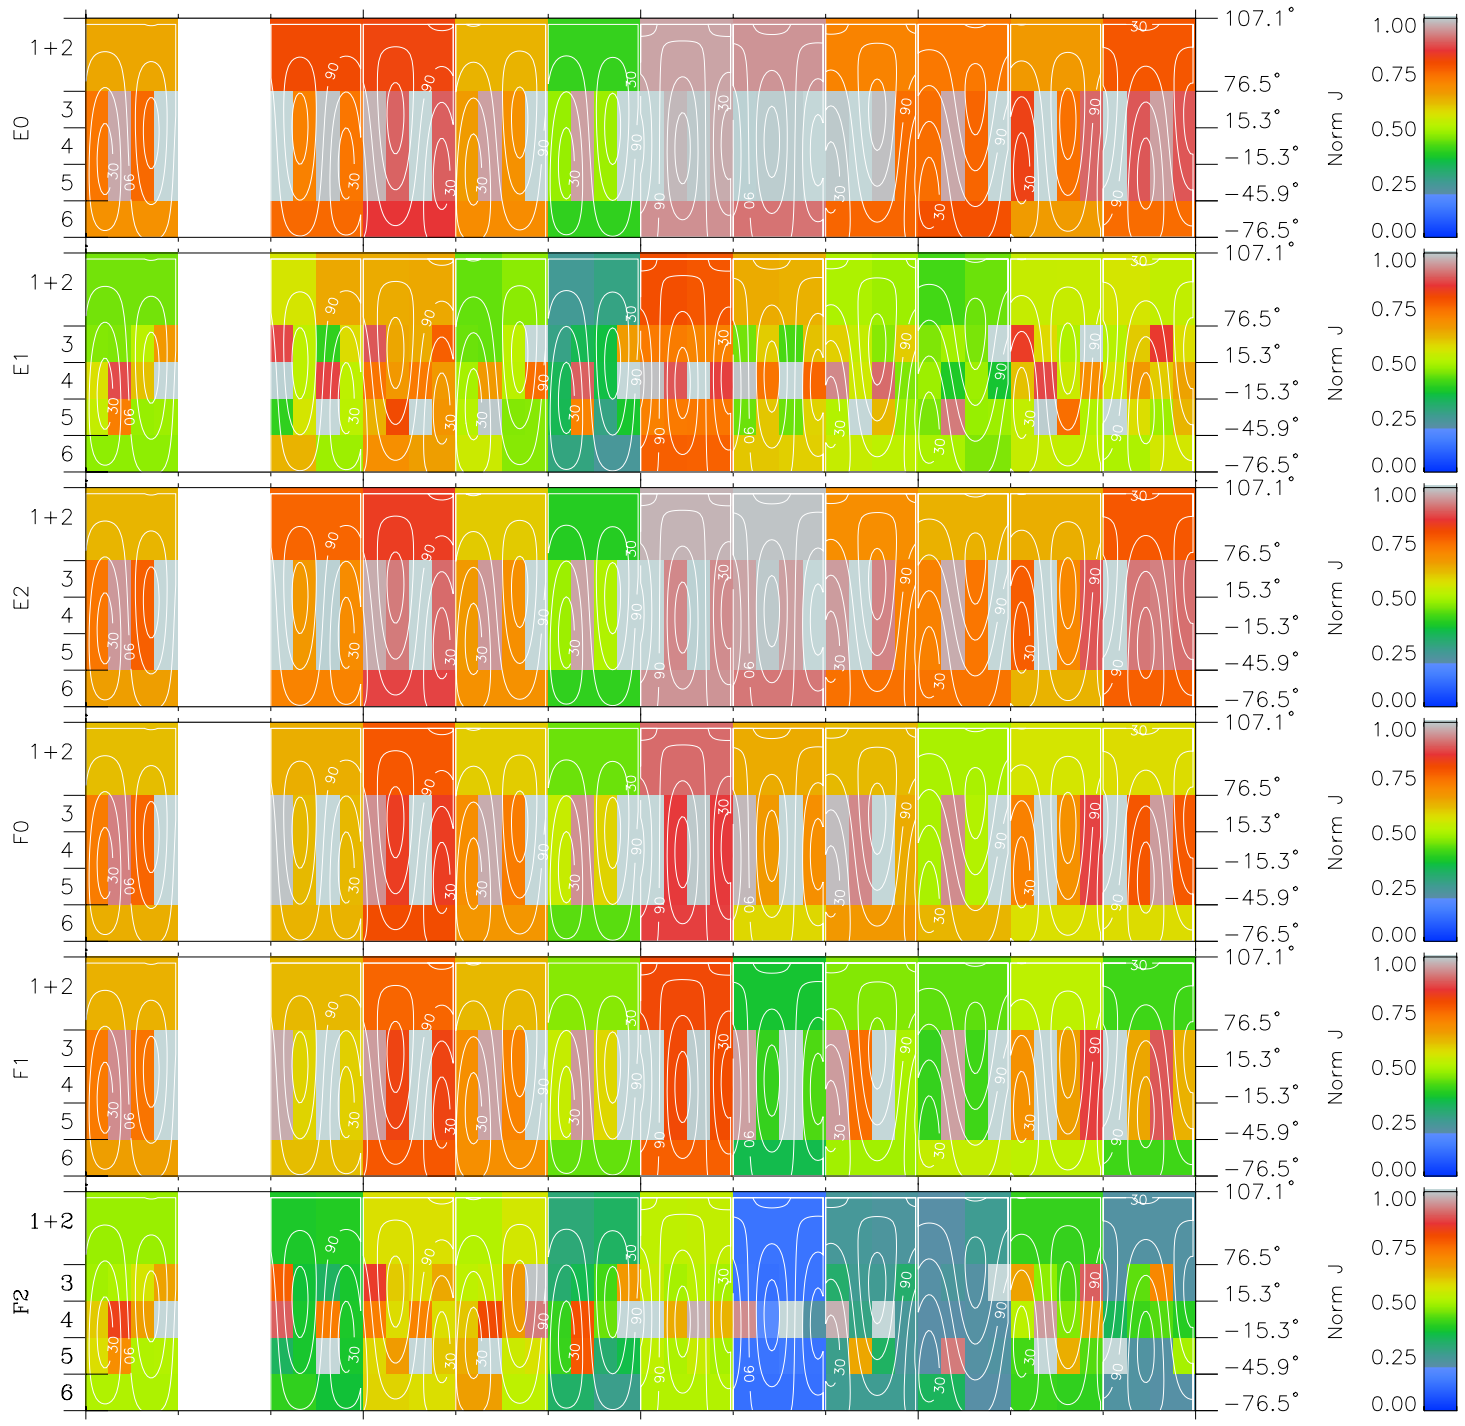

# Galileo EPD Real Time All-Sky Anisotropies 99129

Software Version: RTSKY\_NORM V 1.20  
 Data Production: 06-03-00  
 Plot Production: Sun Sep 16 21:35:54 2001  
 Color File: wondr3  
 Geofactor File: 1.1

00:00:00 1999-129	129-06	129-12	129-18	00:00:00 1999-130	X JSE(R <sub>j</sub> )	Y JSE(R <sub>j</sub> )	Z JSE(R <sub>j</sub> )
+ -21.44 48.68 -0.35	+ -22.92 49.75 -0.32	+ -24.37 50.77 -0.28	+ -25.79 51.75 -0.24	+ -27.20 52.69 -0.20			

- ◇ = Jupiter look direction
- = Corotation look direction