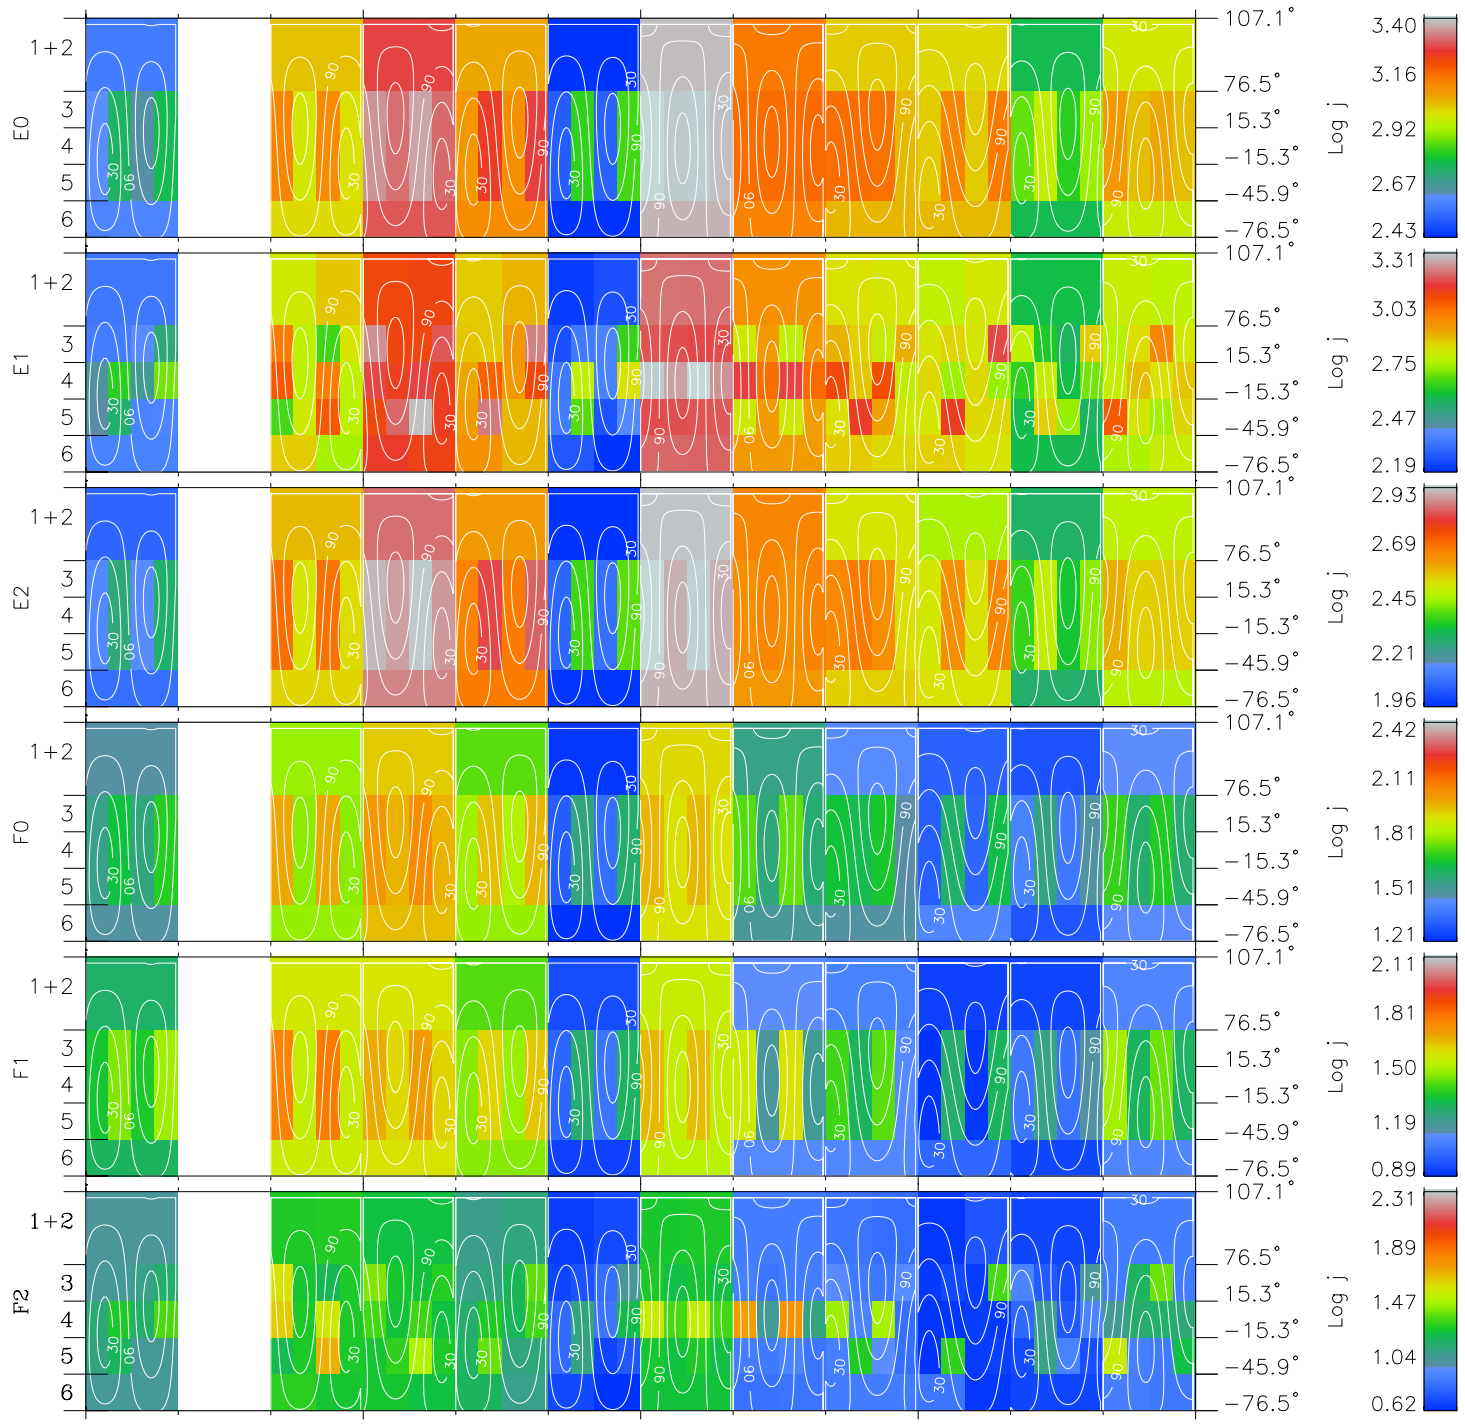

# Galileo EPD Real Time All-Sky Anisotropies 99129

Software Version: RTSKY\_FLUX V 1.20  
 Data Production: 06-03-00  
 Plot Production: Sun Sep 16 21:35:41 2001  
 Color File: wondr3  
 Geofactor File: 1.1

00:00:00 1999-129	129-06	129-12	129-18	00:00:00 1999-130	
+	+	+	+	+	X JSE(R <sub>j</sub> )
-21.44	-22.92	-24.37	-25.79	-27.20	Y JSE(R <sub>j</sub> )
48.68	49.75	50.77	51.75	52.69	Z JSE(R <sub>j</sub> )
-0.35	-0.32	-0.28	-0.24	-0.20	

◇ = Jupiter look direction  
 □ = Corotation look direction