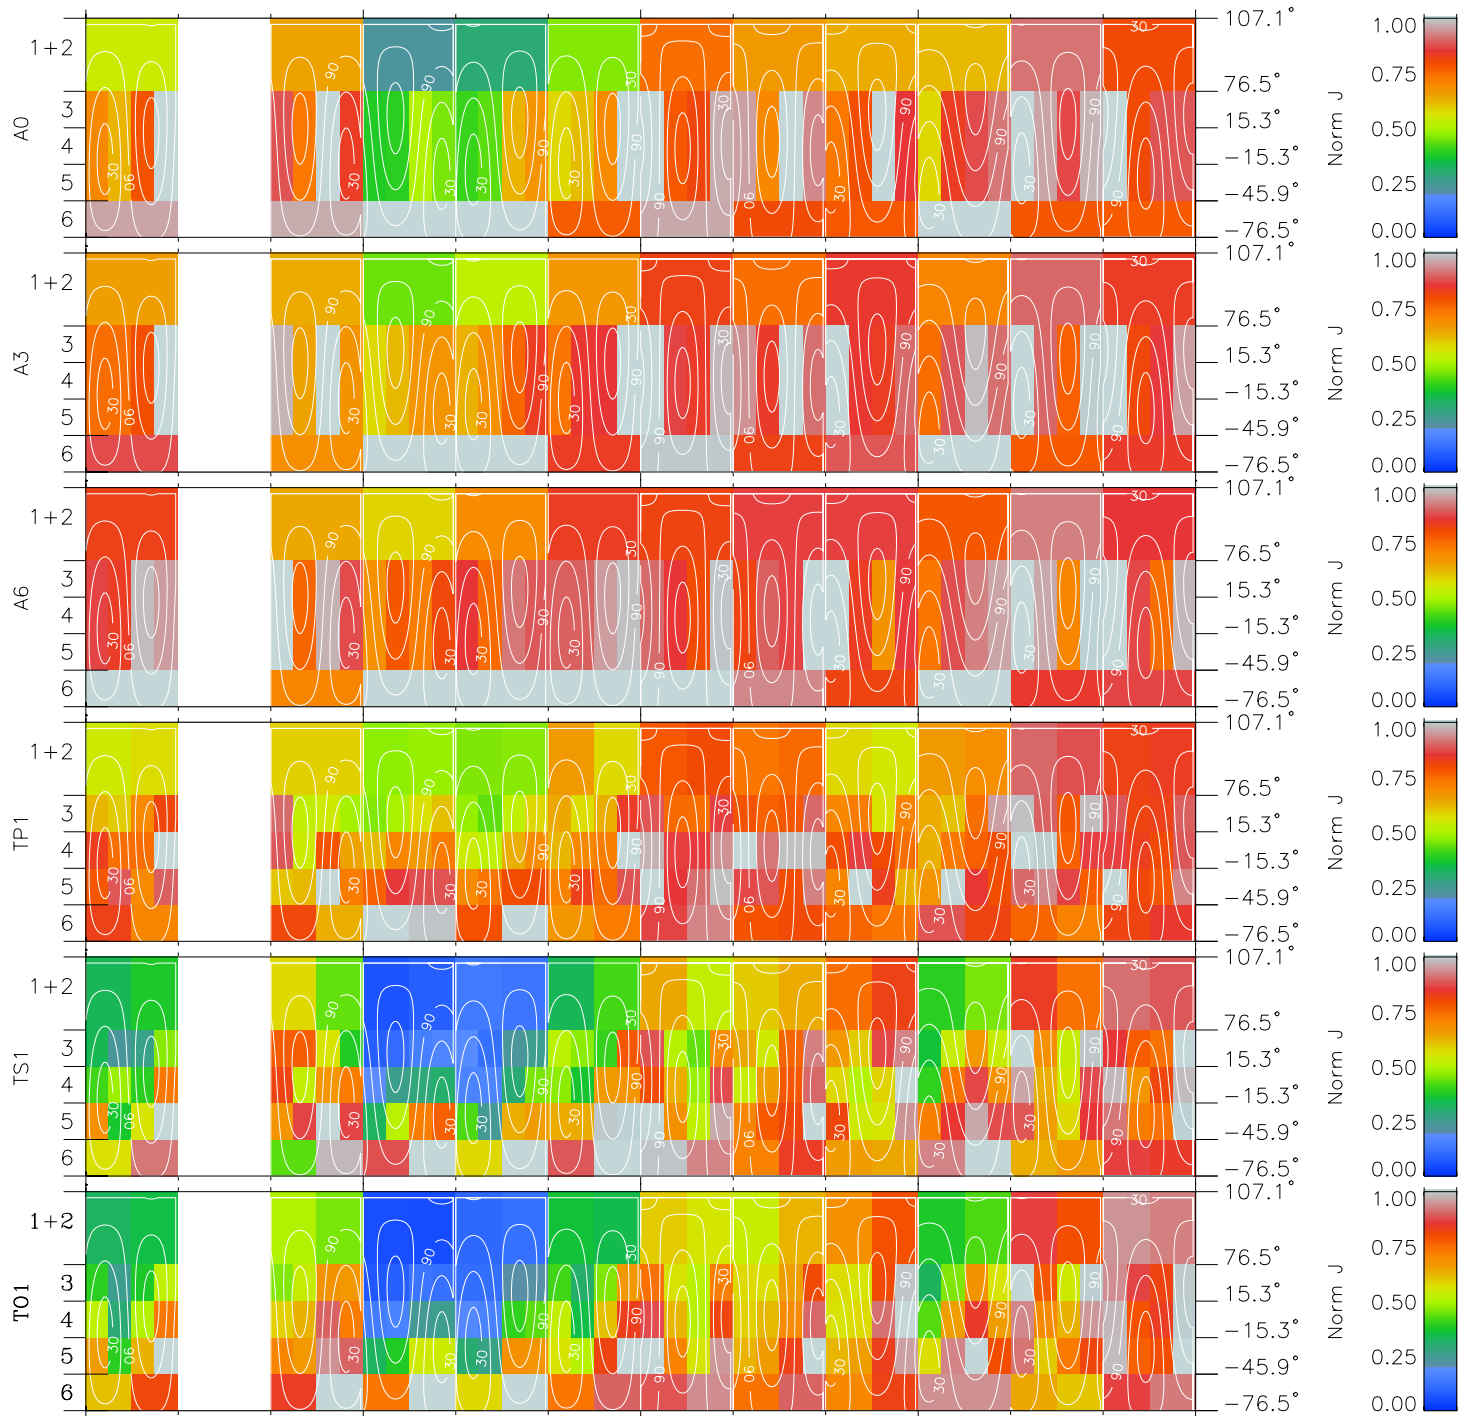

Galileo EPD Real Time All-Sky Anisotropies 99129

Software Version: RTSKY_NORM V 1.20
 Data Production: 06-03-00
 Plot Production: Sun Sep 16 21:35:48 2001
 Color File: wondr3
 Geofactor File: 1.1

00:00:00 1999-129	129-06	129-12	129-18	00:00:00 1999-130	X JSE(R _j)	Y JSE(R _j)	Z JSE(R _j)
+ -21.44 48.68 -0.35	+ -22.92 49.75 -0.32	+ -24.37 50.77 -0.28	+ -25.79 51.75 -0.24	+ -27.20 52.69 -0.20			

- ◇ = Jupiter look direction
- = Corotation look direction