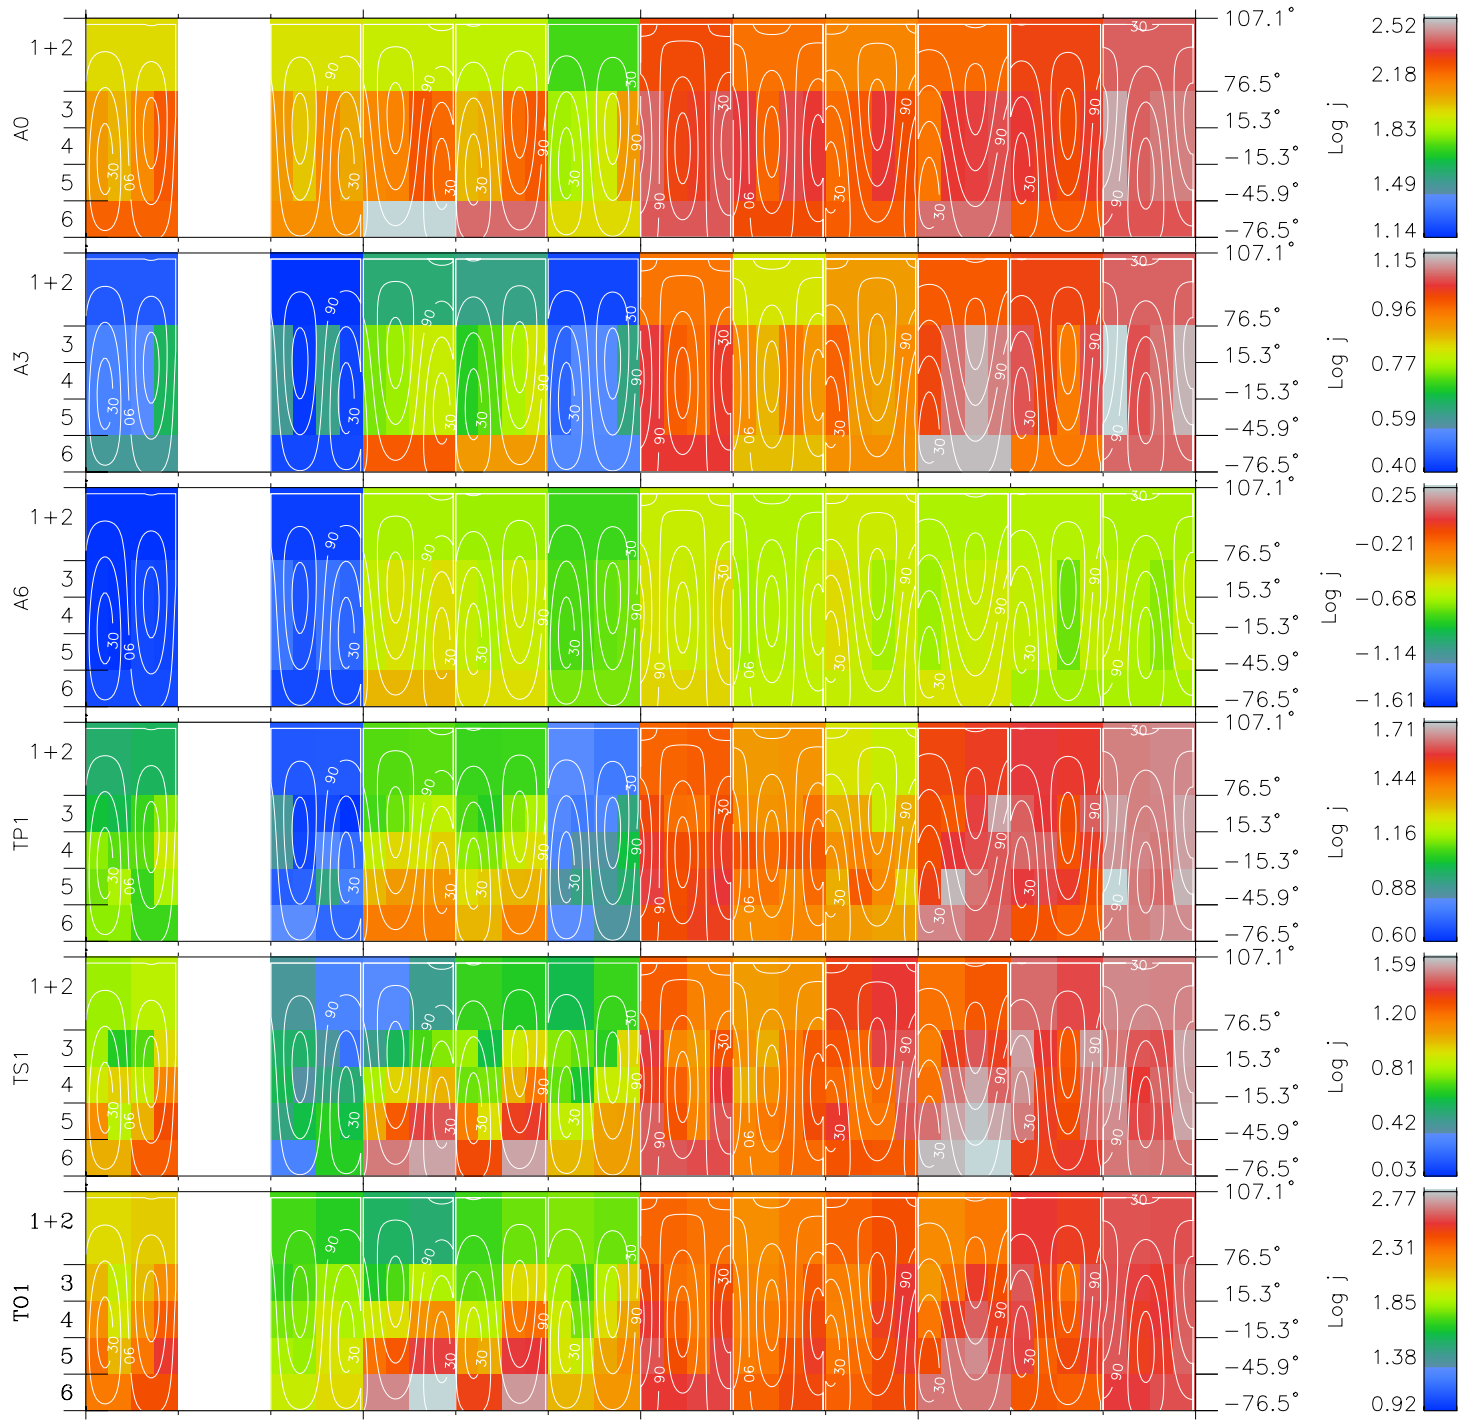

Galileo EPD Real Time All-Sky Anisotropies 99129

Software Version: RTSKY_FLUX V 1.20
 Data Production: 06-03-00
 Plot Production: Sun Sep 16 21:35:35 2001
 Color File: wondr3
 Geofactor File: 1.1

00:00:00 1999-129	129-06	129-12	129-18	00:00:00 1999-130	
+	+	+	+	+	X JSE(R _j)
-21.44	-22.92	-24.37	-25.79	-27.20	Y JSE(R _j)
48.68	49.75	50.77	51.75	52.69	Z JSE(R _j)
-0.35	-0.32	-0.28	-0.24	-0.20	

- ◇ = Jupiter look direction
- = Corotation look direction