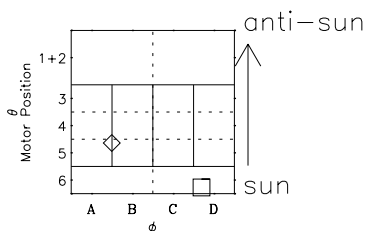

Galileo EPD Real-Time Six-Sector 99129

Software Version: RTLINE_R6 V 1.20
Data Production: 06-03-00
Plot Production: Sun Sep 16 21:37:04 2001

◇ = Jupiter look direction
□ = Corotation look direction