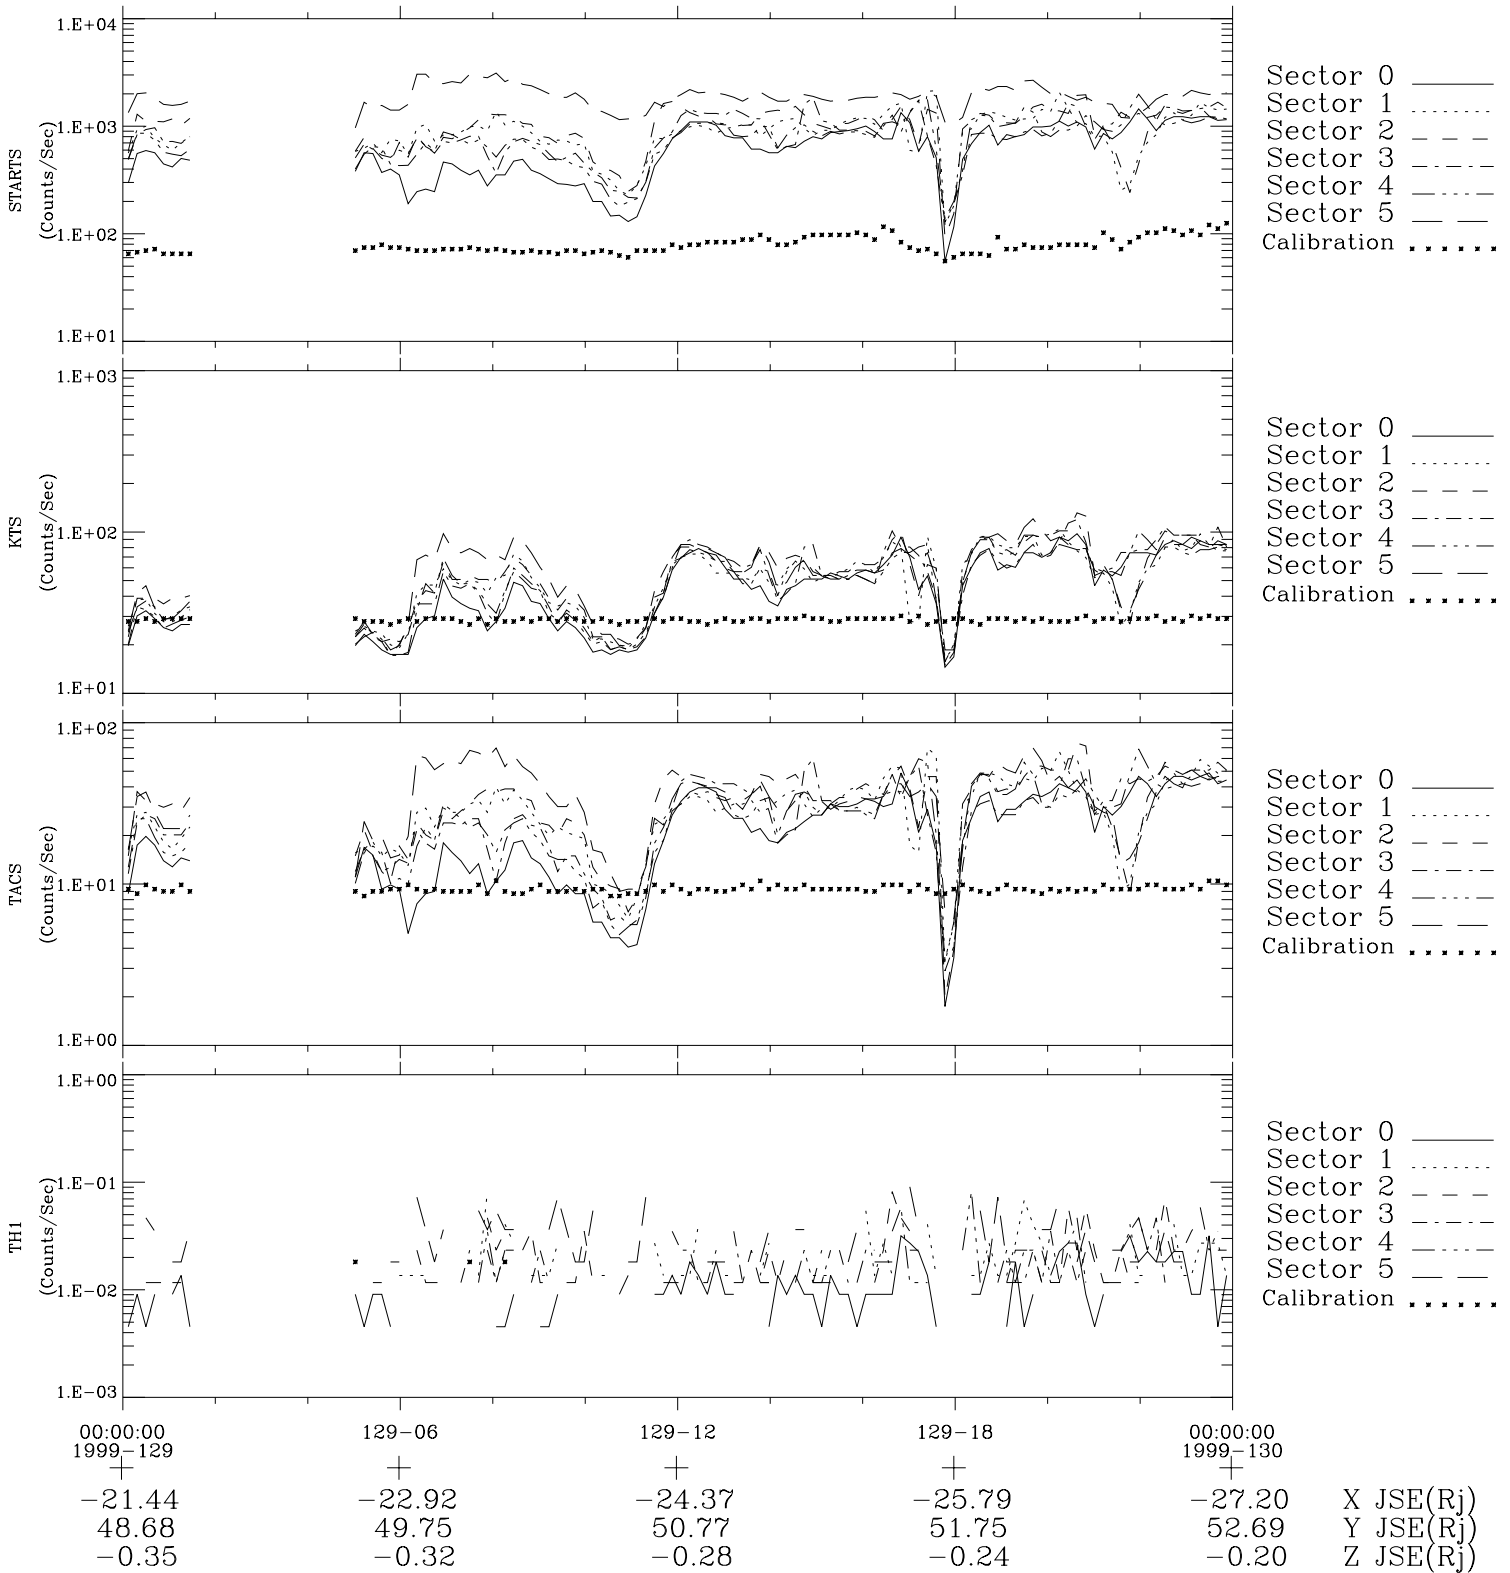

Galileo EPD Real-Time Six-Sector 99129

Software Version: RTLINE_R6 V 1.20
Data Production: 06-03-00
Plot Production: Sun Sep 16 21:37:04 2001

◇ = Jupiter look direction
□ = Corotation look direction