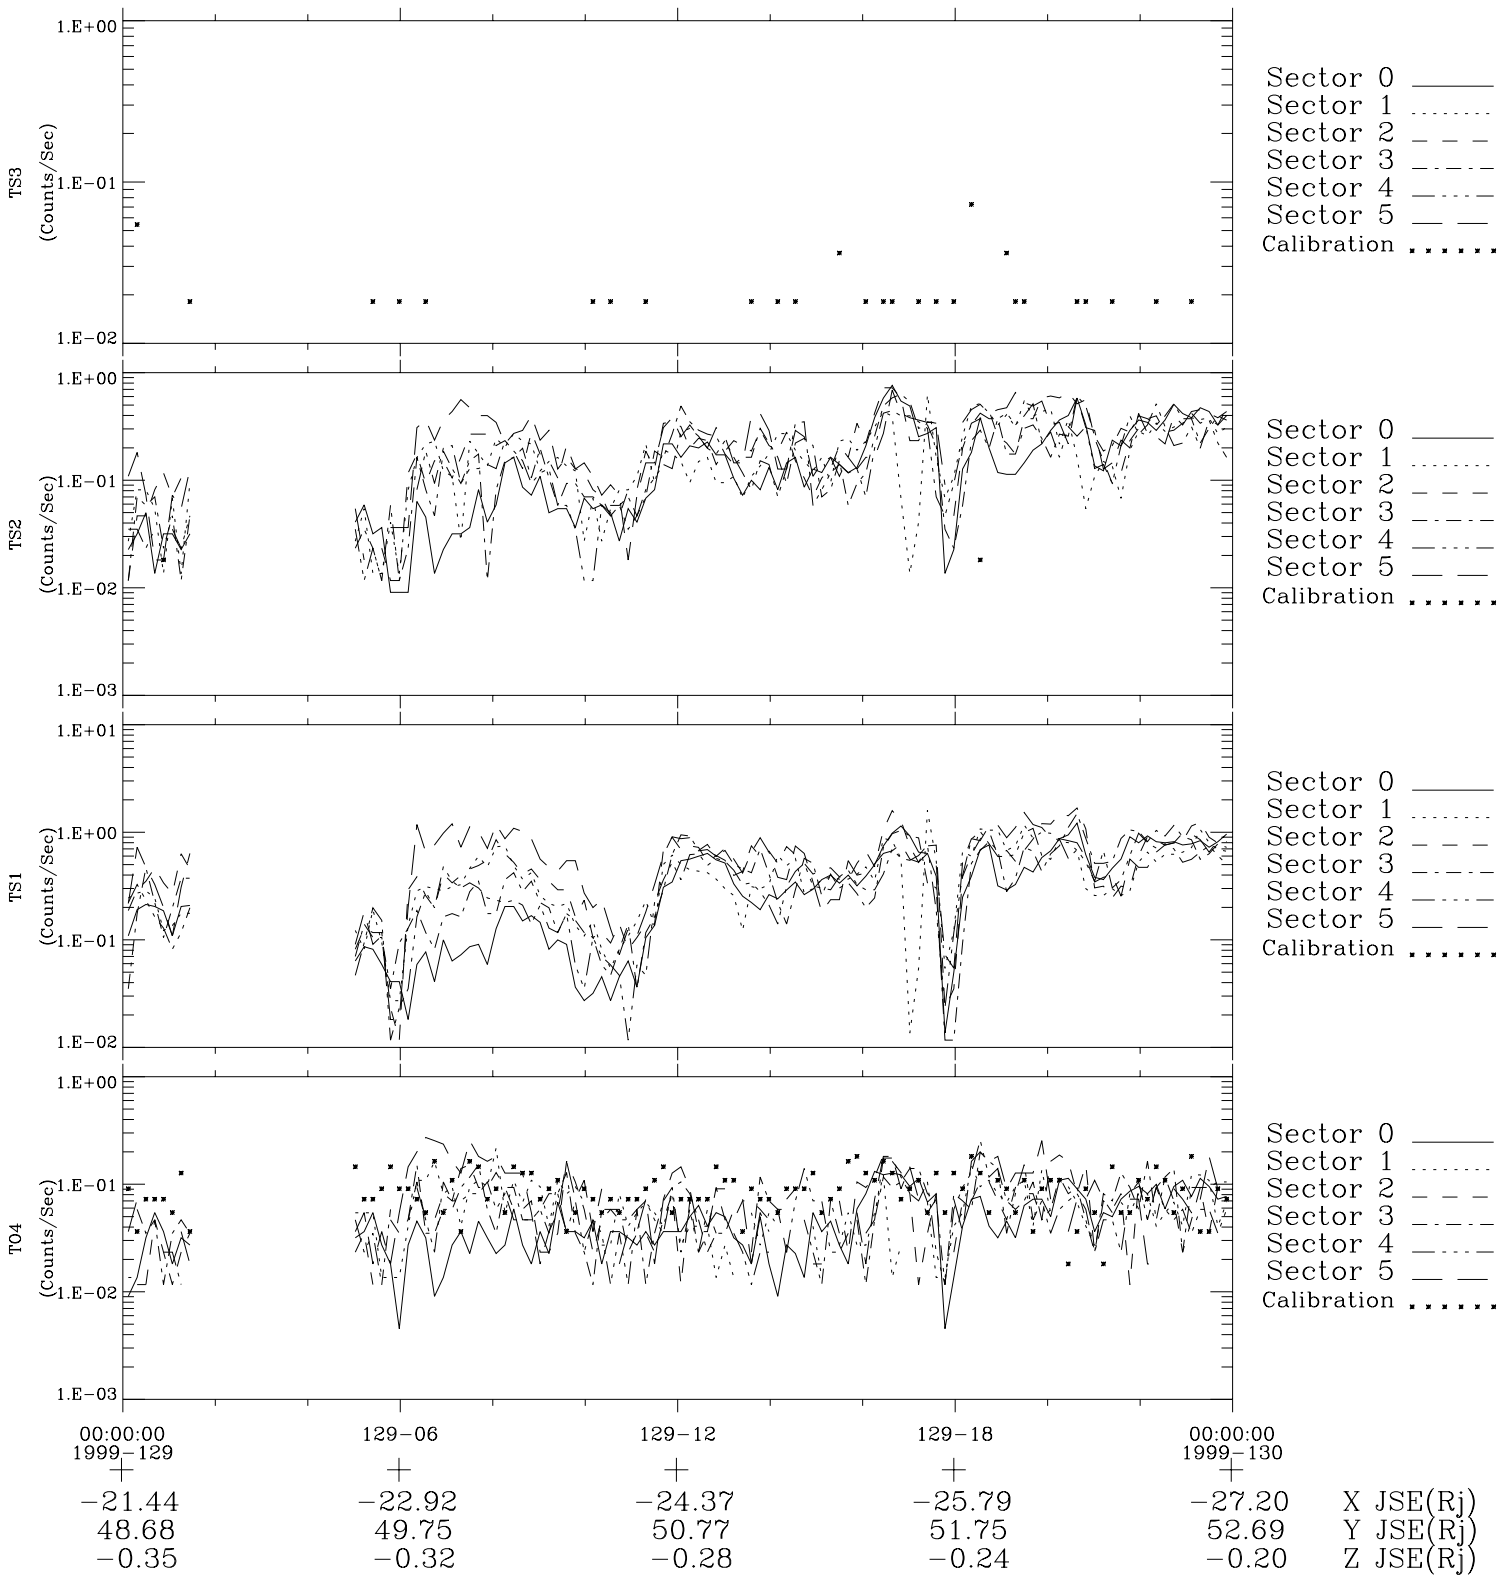

Galileo EPD Real-Time Six-Sector 99129

Software Version: RTLINE_R6 V 1.20
Data Production: 06-03-00
Plot Production: Sun Sep 16 21:37:03 2001

◇ = Jupiter look direction
□ = Corotation look direction