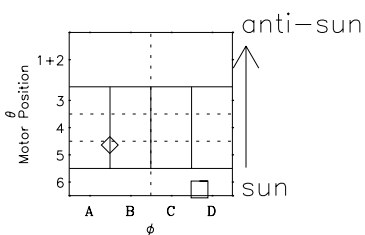

Galileo EPD Real-Time Six-Sector 99129

Software Version: RTLINE_R6 V 1.20
Data Production: 06-03-00
Plot Production: Sun Sep 16 21:37:03 2001

◇ = Jupiter look direction
□ = Corotation look direction