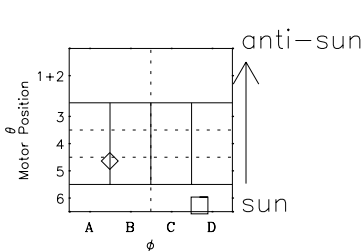

Galileo EPD Real-Time Six-Sector 99129

Software Version: RTLINE_R6 V 1.20
Data Production: 06-03-00
Plot Production: Sun Sep 16 21:37:02 2001

◇ = Jupiter look direction
□ = Corotation look direction