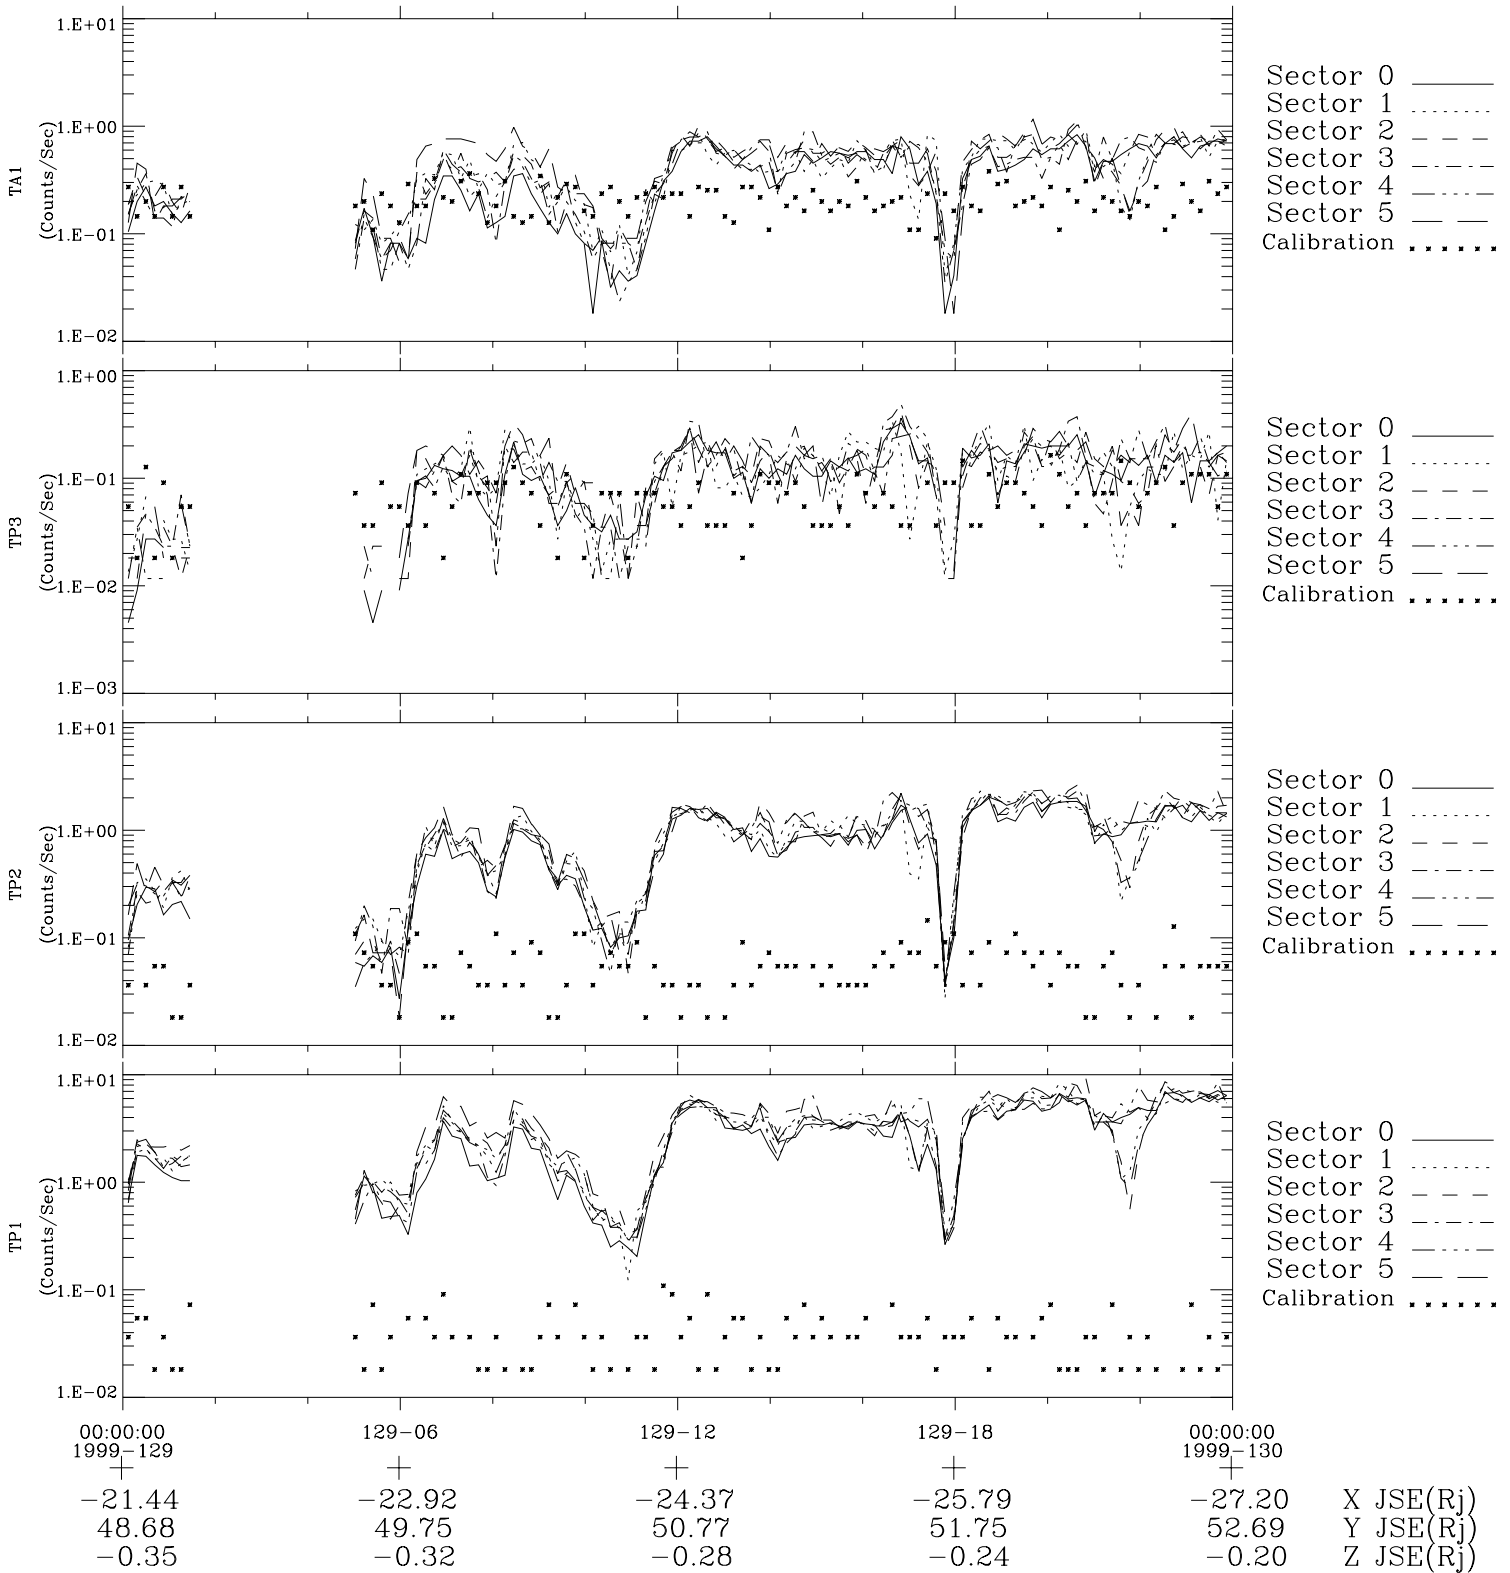

Galileo EPD Real-Time Six-Sector 99129

Software Version: RTLINE_R6 V 1.20
Data Production: 06-03-00
Plot Production: Sun Sep 16 21:37:02 2001

◇ = Jupiter look direction
□ = Corotation look direction