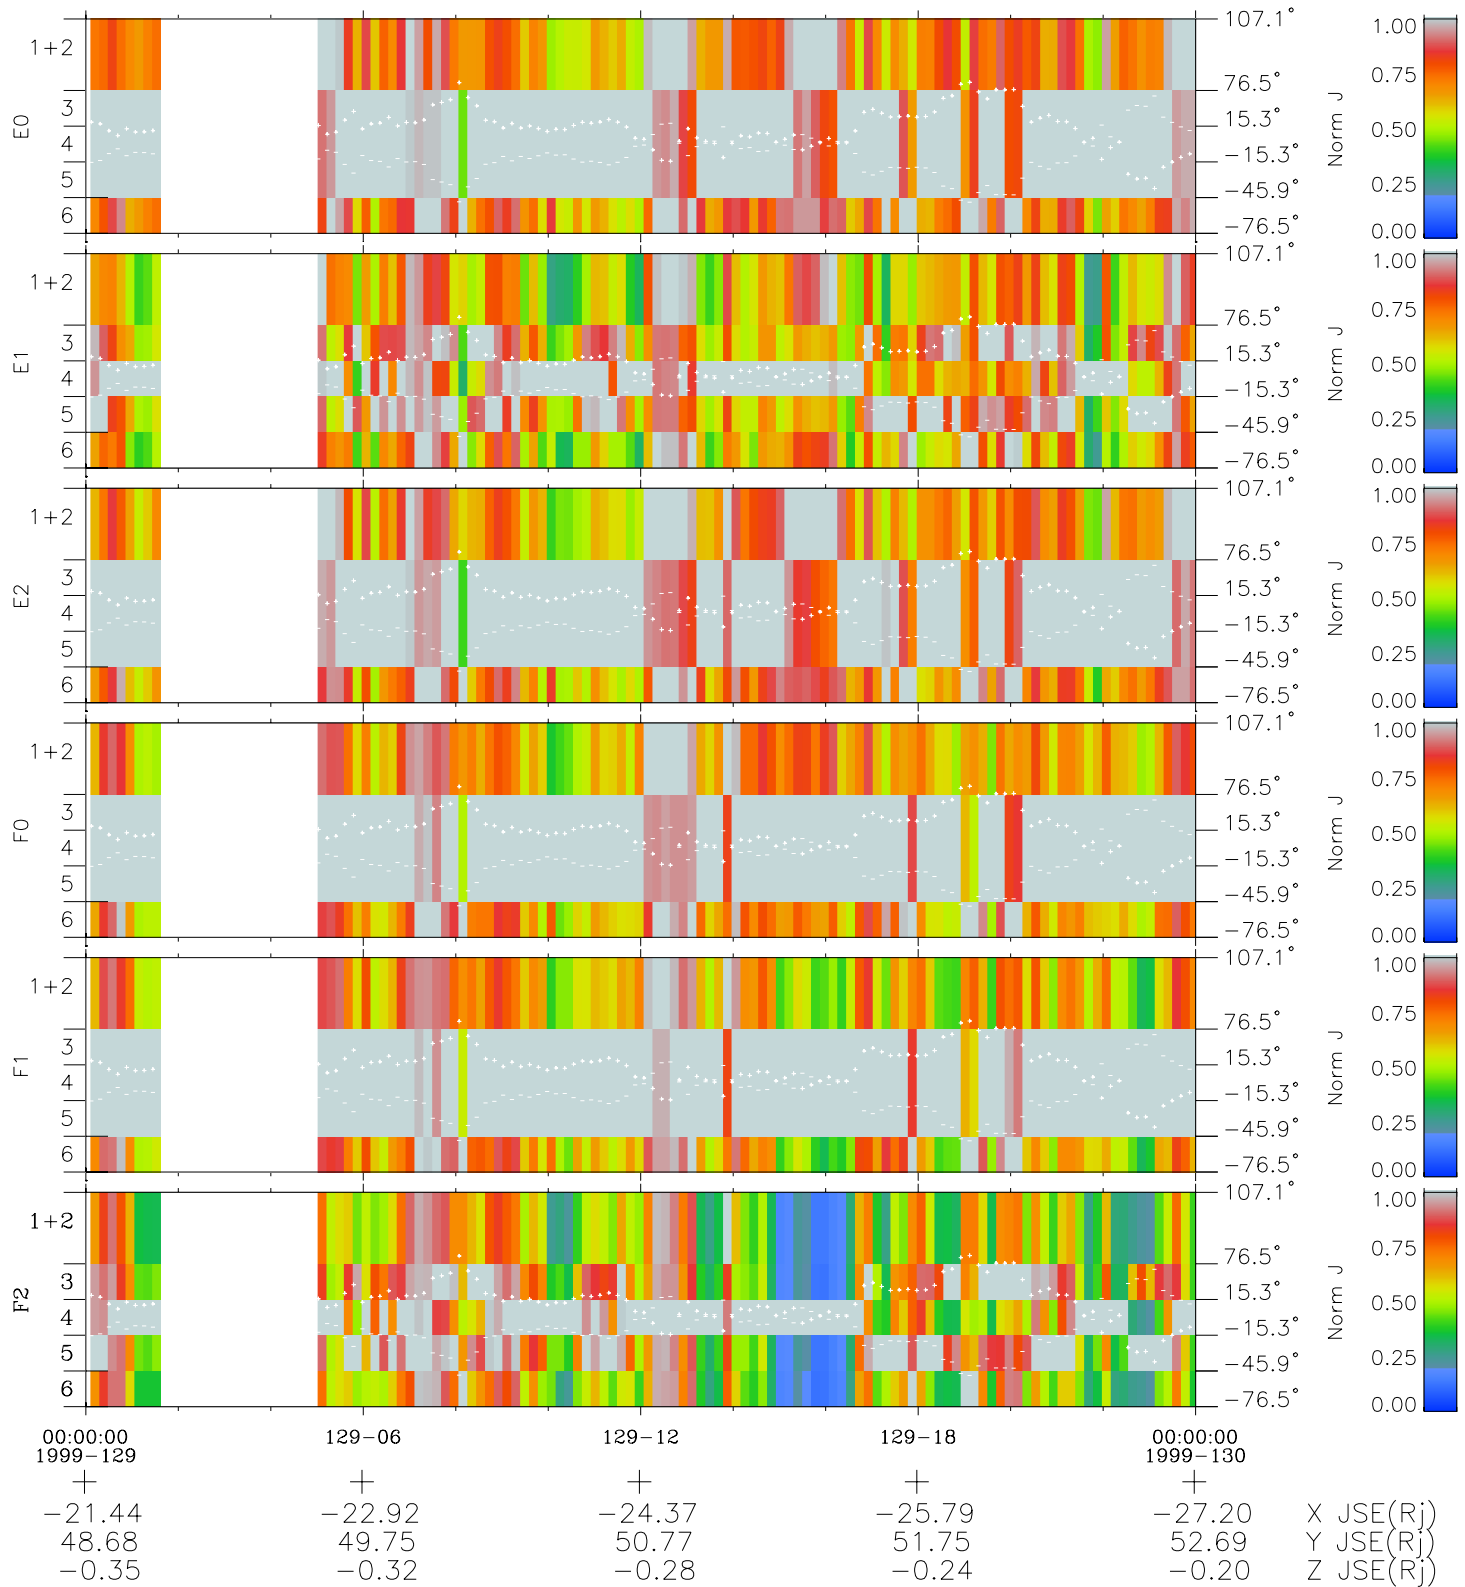

# Galileo EPD Real Elevation Anisotropies 99129

Software Version: RTELEV\_NORM V 1.20  
 Data Production: 06-03-00  
 Plot Production: Sun Sep 16 21:36:24 2001  
 Color File: wondr3  
 Geofactor File: 1.1

- ◇ = Jupiter look direction
- = Corotation look direction