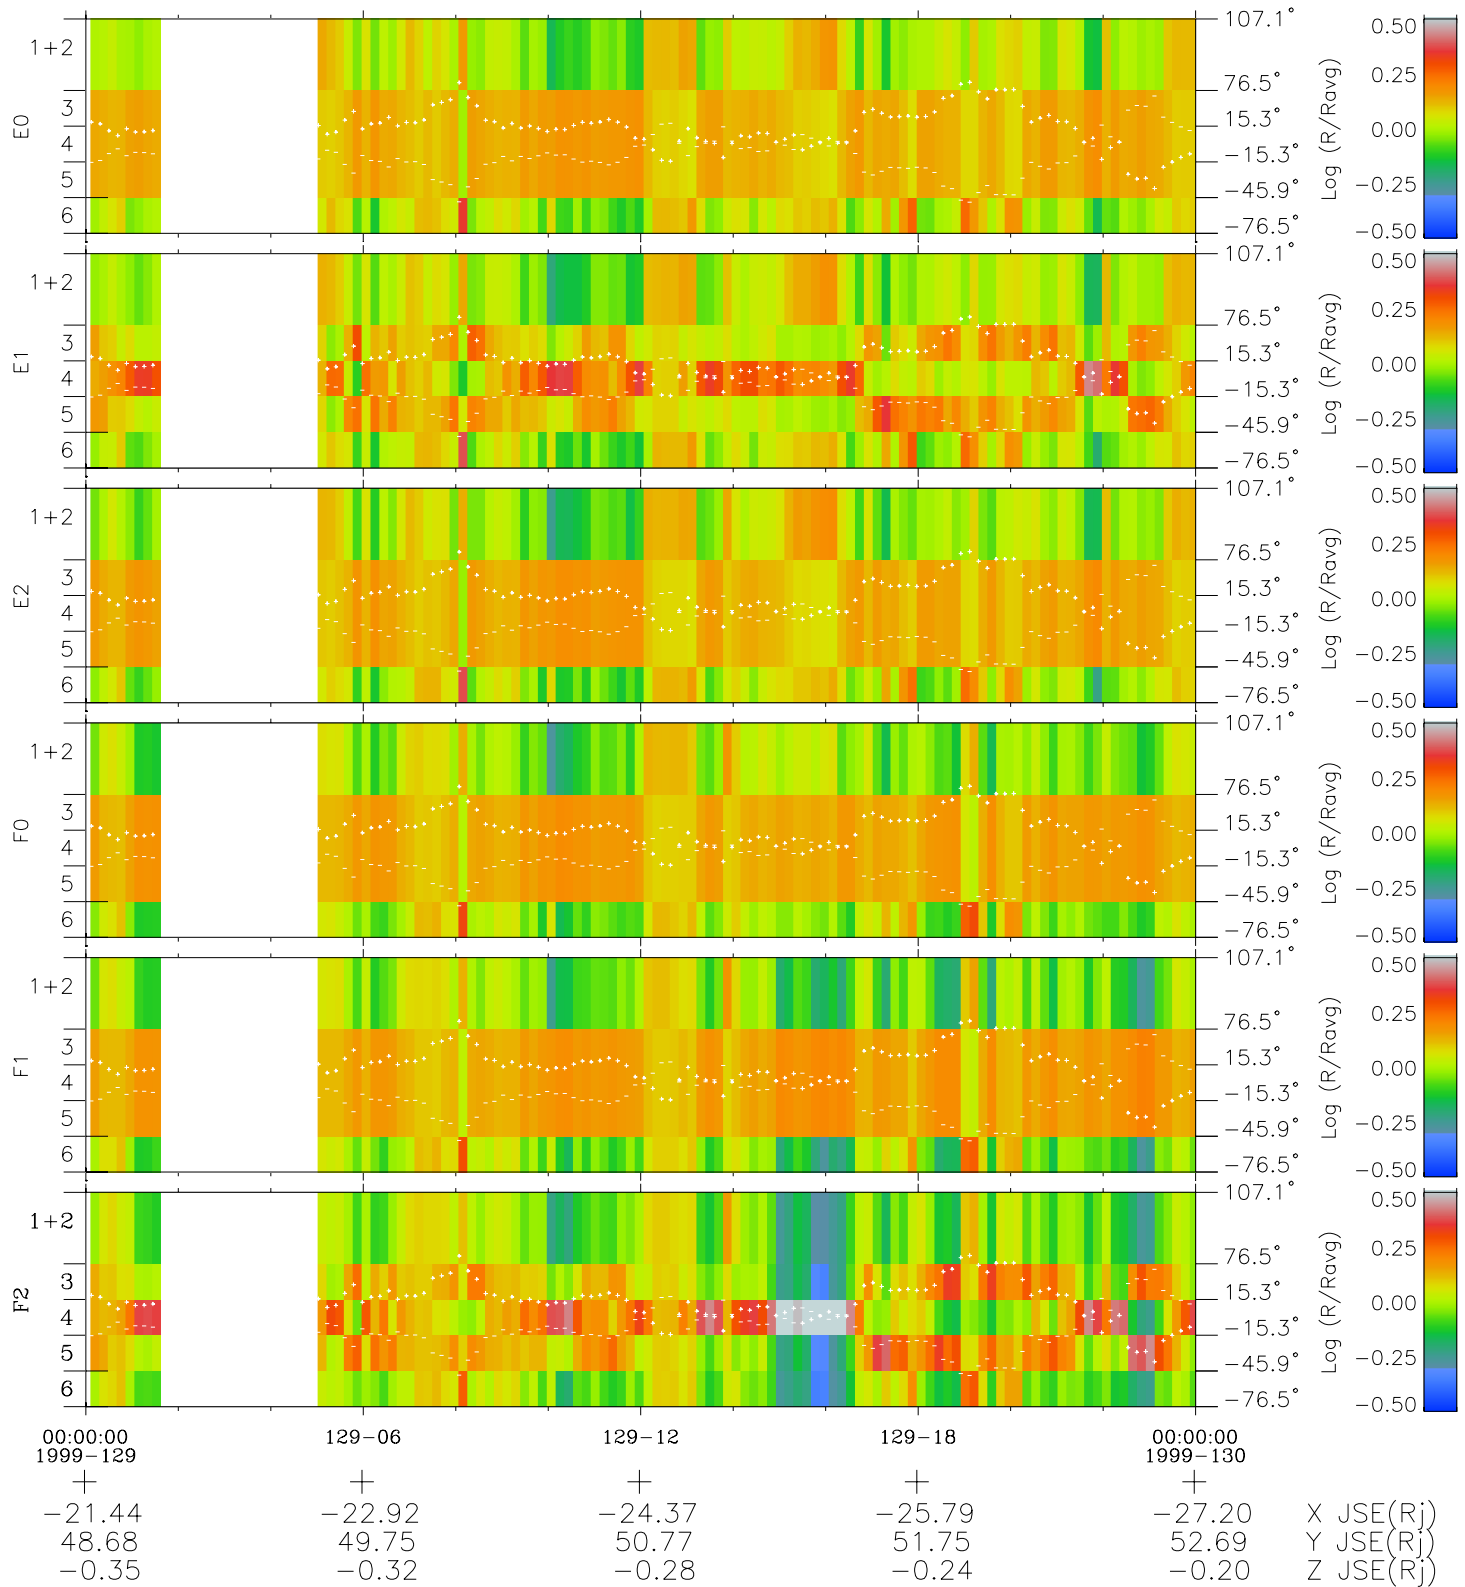

# Galileo EPD Real Elevation Anisotropies 99129

Software Version: RTELEV\_MEAN V 1.20  
 Data Production: 06-03-00  
 Plot Production: Sun Sep 16 21:36:03 2001  
 Color File: wondr3  
 Geofactor File: 1.1

- ◇ = Jupiter look direction
- = Corotation look direction