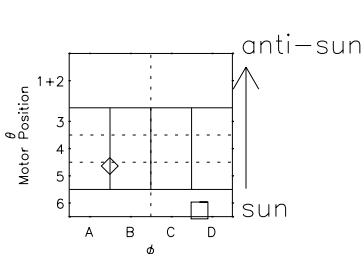

Galileo EPD Real Elevation Anisotropies 99129

Software Version: RTELEV_NORM V 1.20
Data Production: 06-03-00
Plot Production: Sun Sep 16 21:36:19 2001
Color File: wondr3
Geofactor File: 1.1

- ◇ = Jupiter look direction
- = Corotation look direction