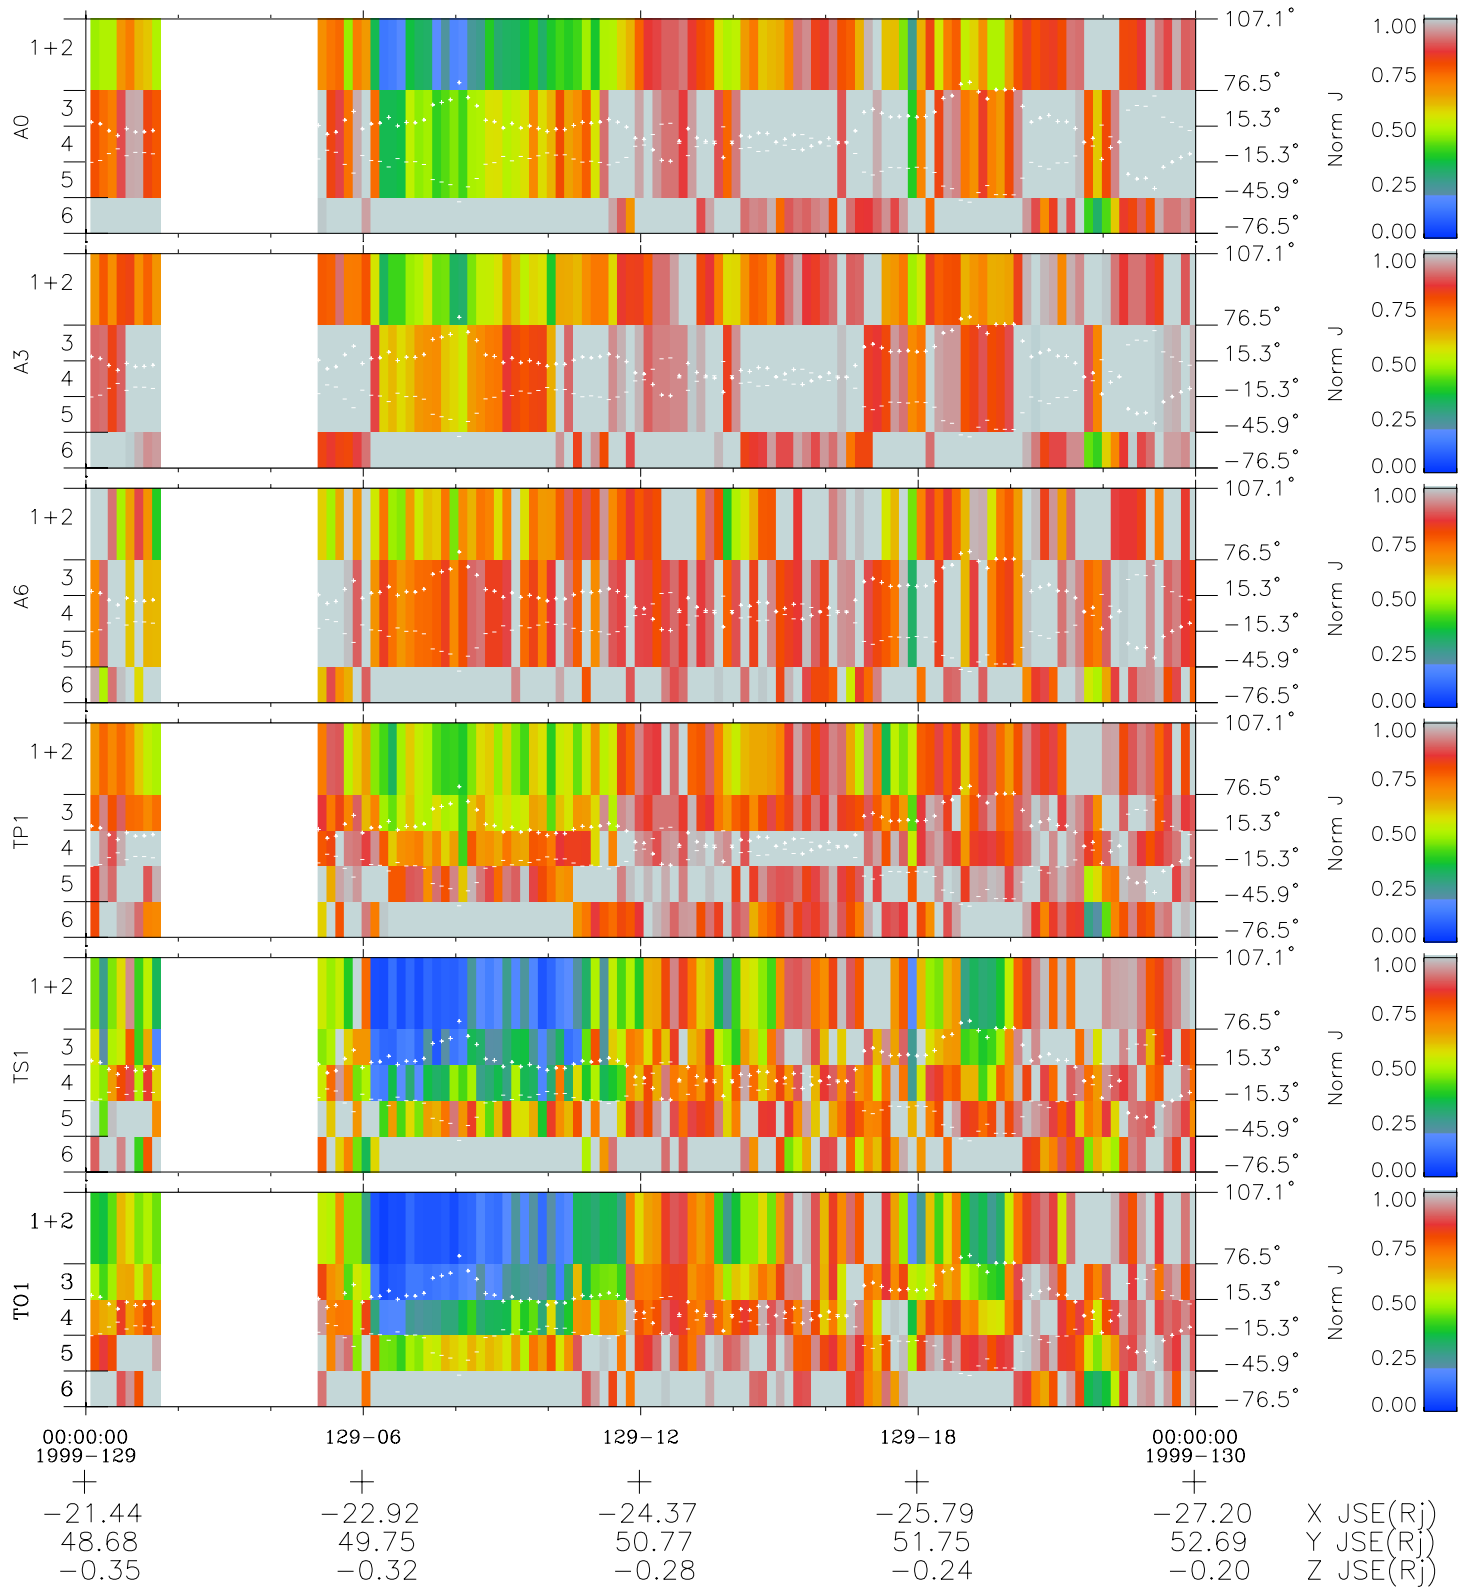

Galileo EPD Real Elevation Anisotropies 99129

Software Version: RTELEV_NORM V 1.20
Data Production: 06-03-00
Plot Production: Sun Sep 16 21:36:19 2001
Color File: wondr3
Geofactor File: 1.1

- ◇ = Jupiter look direction
- = Corotation look direction