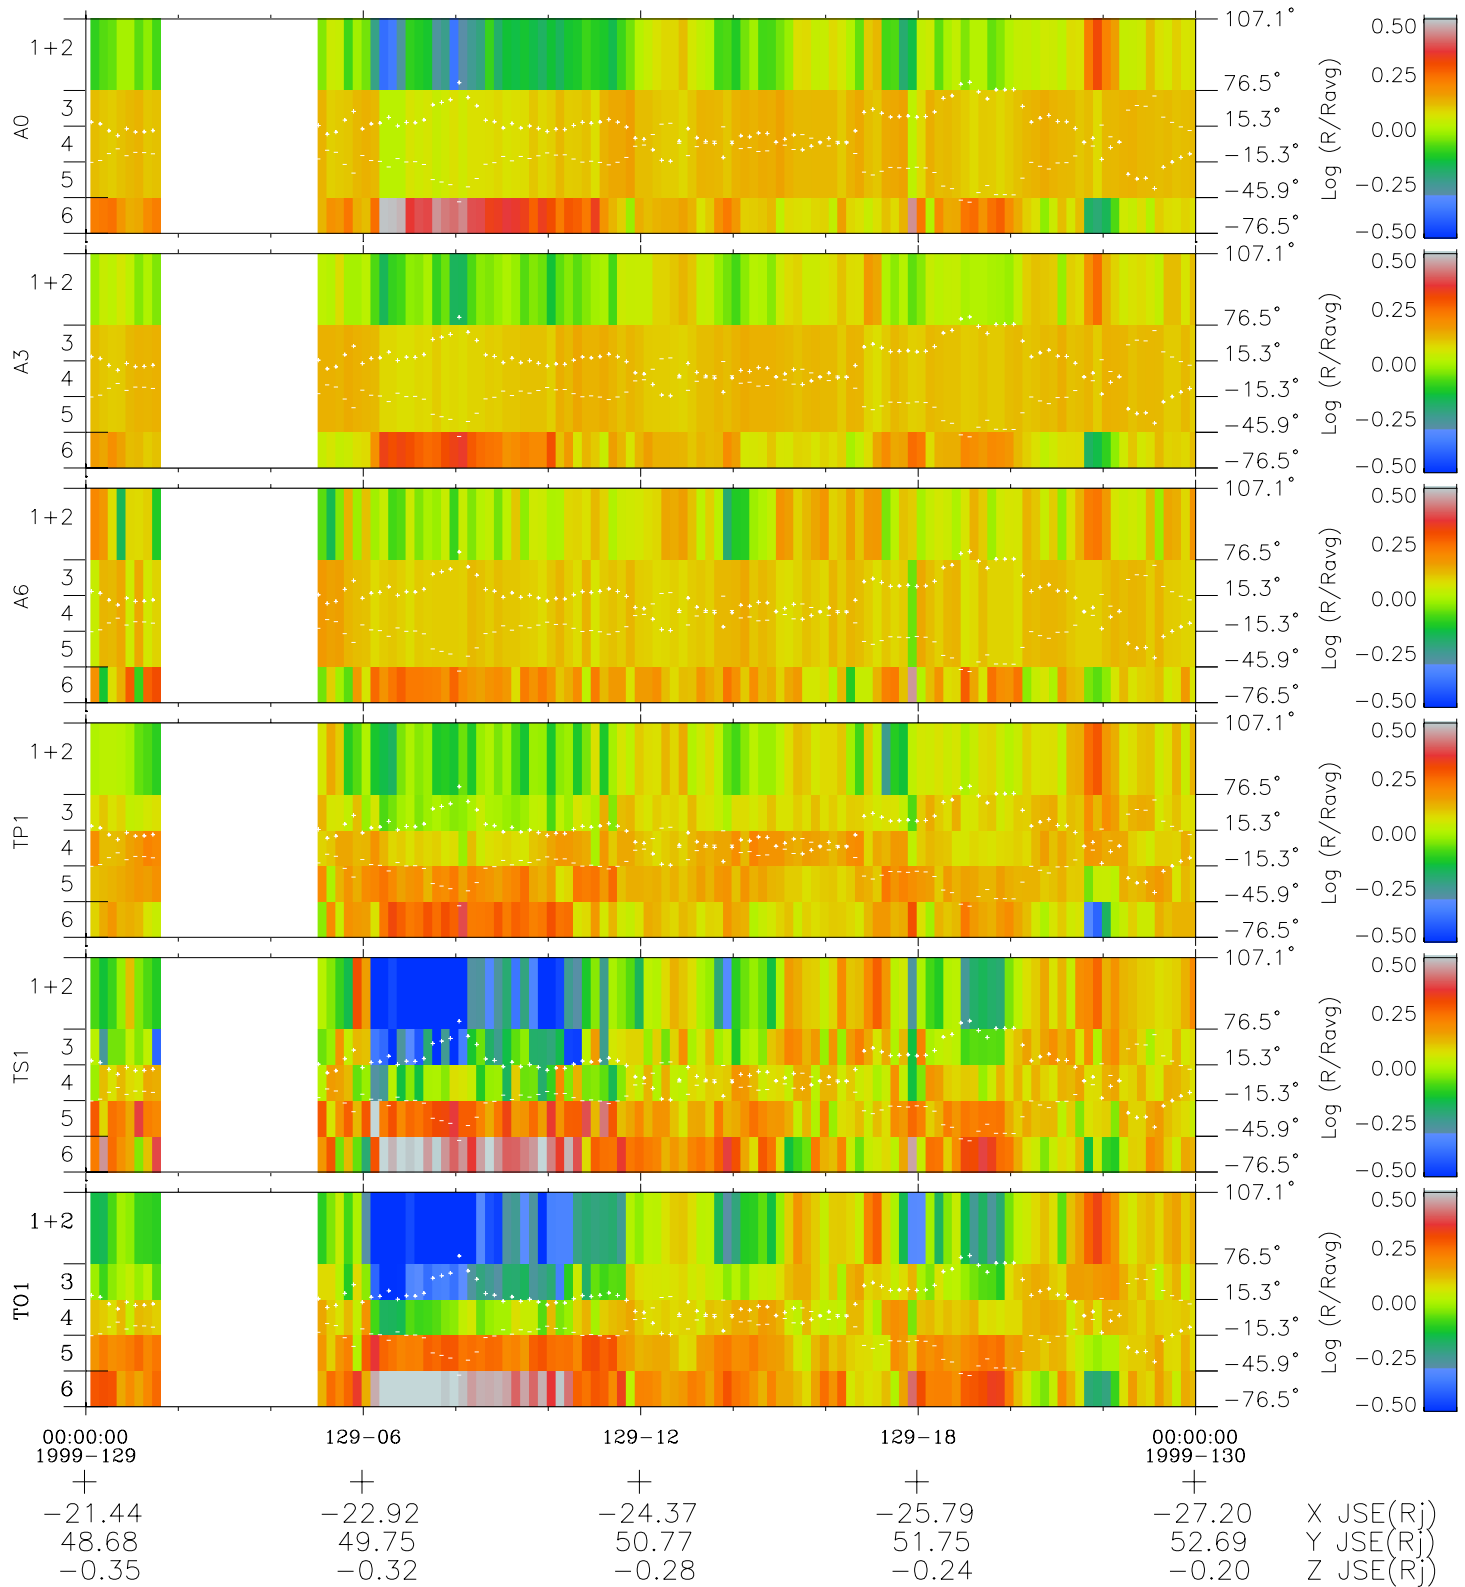

Galileo EPD Real Elevation Anisotropies 99129

Software Version: RTELEV_MEAN V 1.20
Data Production: 06-03-00
Plot Production: Sun Sep 16 21:35:59 2001
Color File: wondr3
Geofactor File: 1.1

- ◇ = Jupiter look direction
- = Corotation look direction