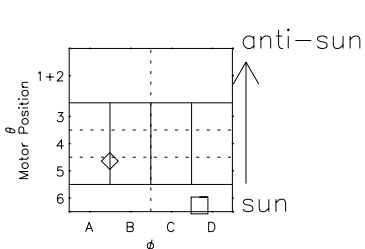

Galileo EPD Real Elevation Anisotropies 99129

Software Version: RTELEV_MEAN V 1.20
Data Production: 06-03-00
Plot Production: Sun Sep 16 21:35:59 2001
Color File: wondr3
Geofactor File: 1.1

- ◇ = Jupiter look direction
- = Corotation look direction