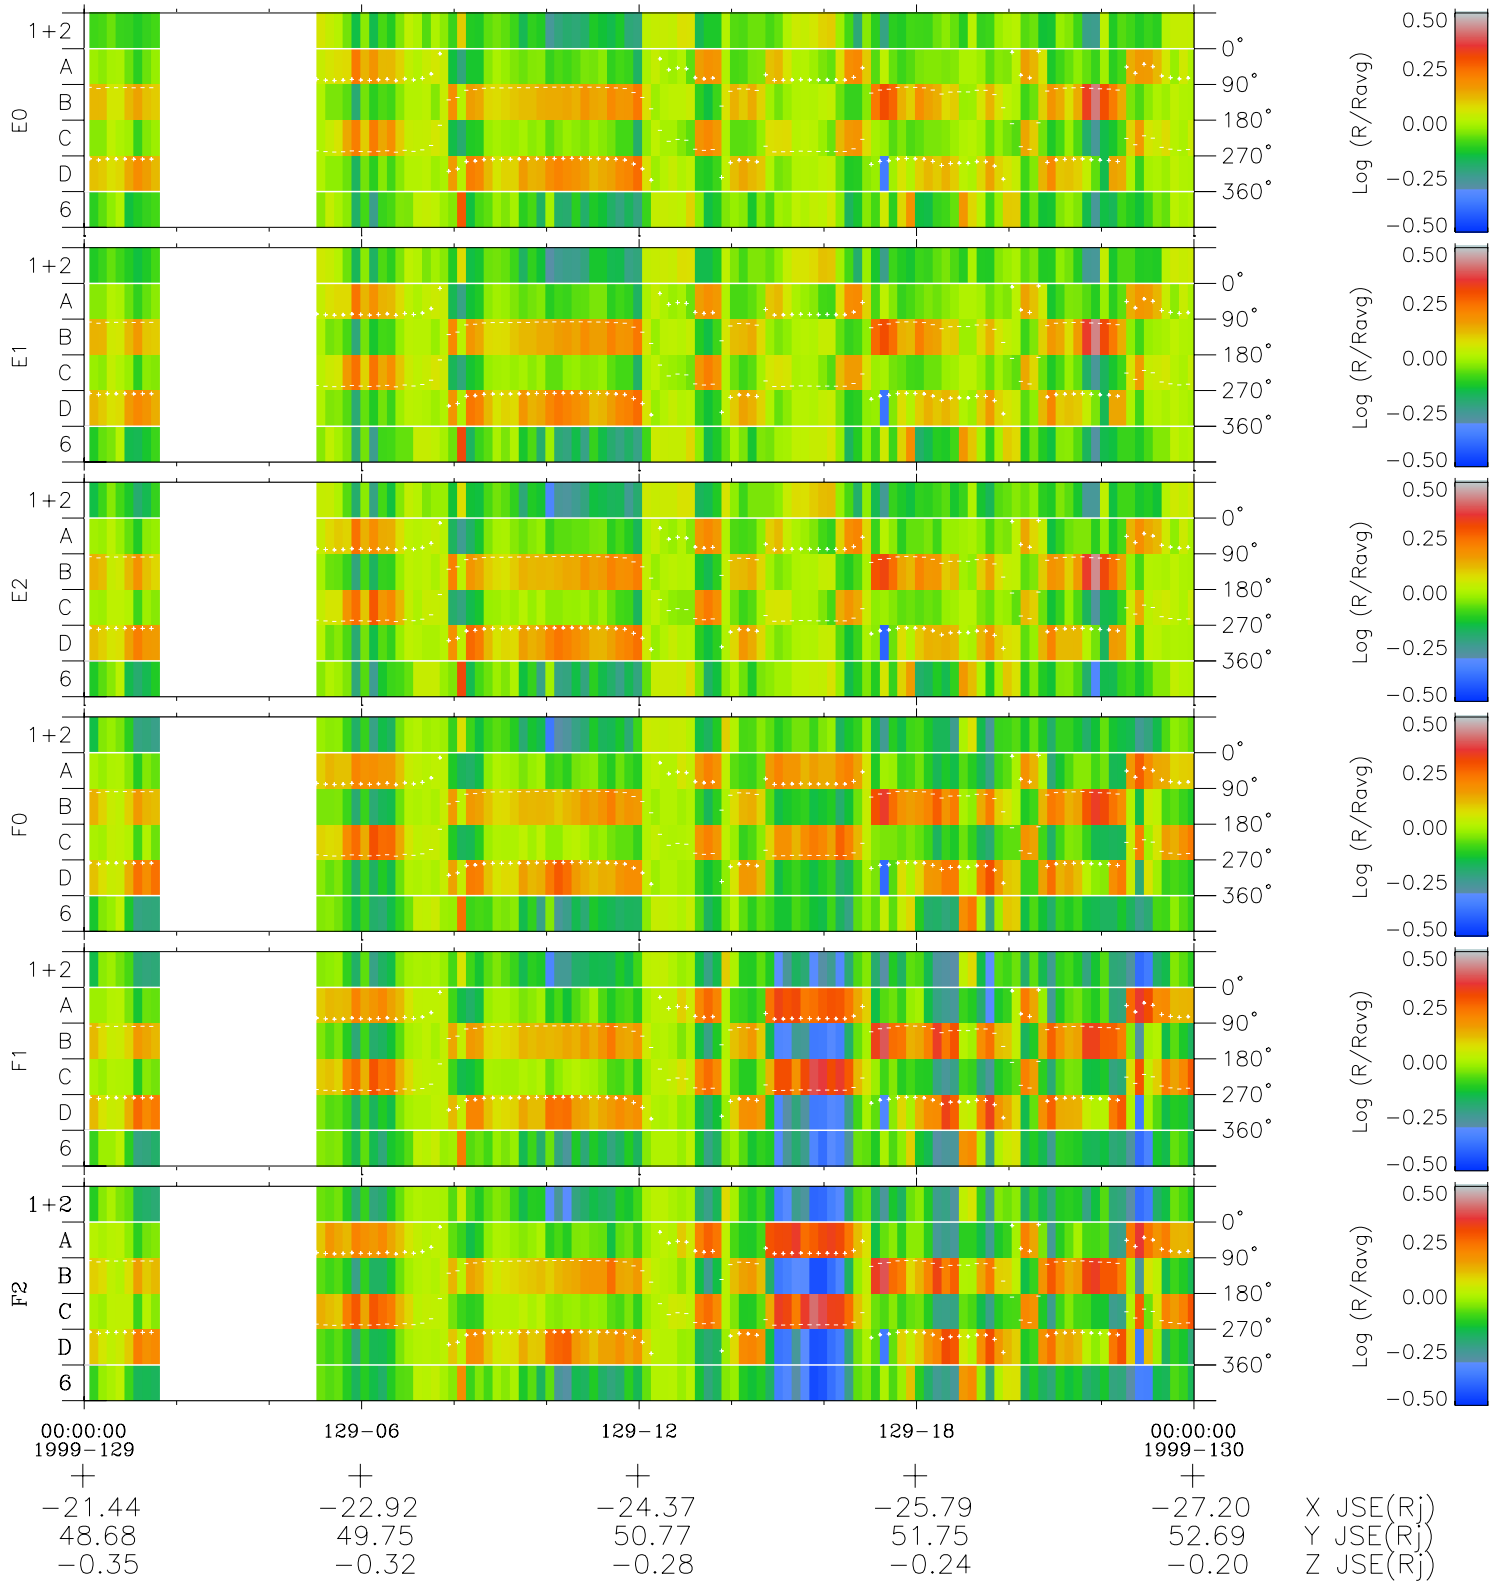

Galileo EPD Real Time Azimuth Anisotropies 99129

Software Version: RTAZIM_MEAN V 1.20
Data Production: 06-03-00
Plot Production: Sun Sep 16 21:36:34 2001
Color File: wondr3
Geofactor File: 1.1

- ◇ = Jupiter look direction
- = Corotation look direction