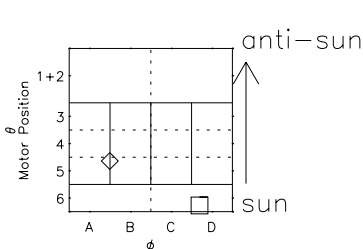

Galileo EPD Real Time Azimuth Anisotropies 99129

Software Version: RTAZIM_MEAN V 1.20
Data Production: 06-03-00
Plot Production: Sun Sep 16 21:36:34 2001
Color File: wondr3
Geofactor File: 1.1

- ◇ = Jupiter look direction
- = Corotation look direction