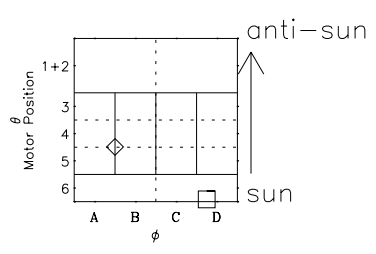

Galileo EPD Real Time Omni Spectrum 99128

Software Version: RTSPEC_OMNI V 1.20
 Data Production: 06-03-00
 Plot Production: Sun Sep 16 21:27:20 2001
 Color File: wondr3
 Geofactor File: 1.1

◇ = Jupiter look direction
 □ = Corotation look direction