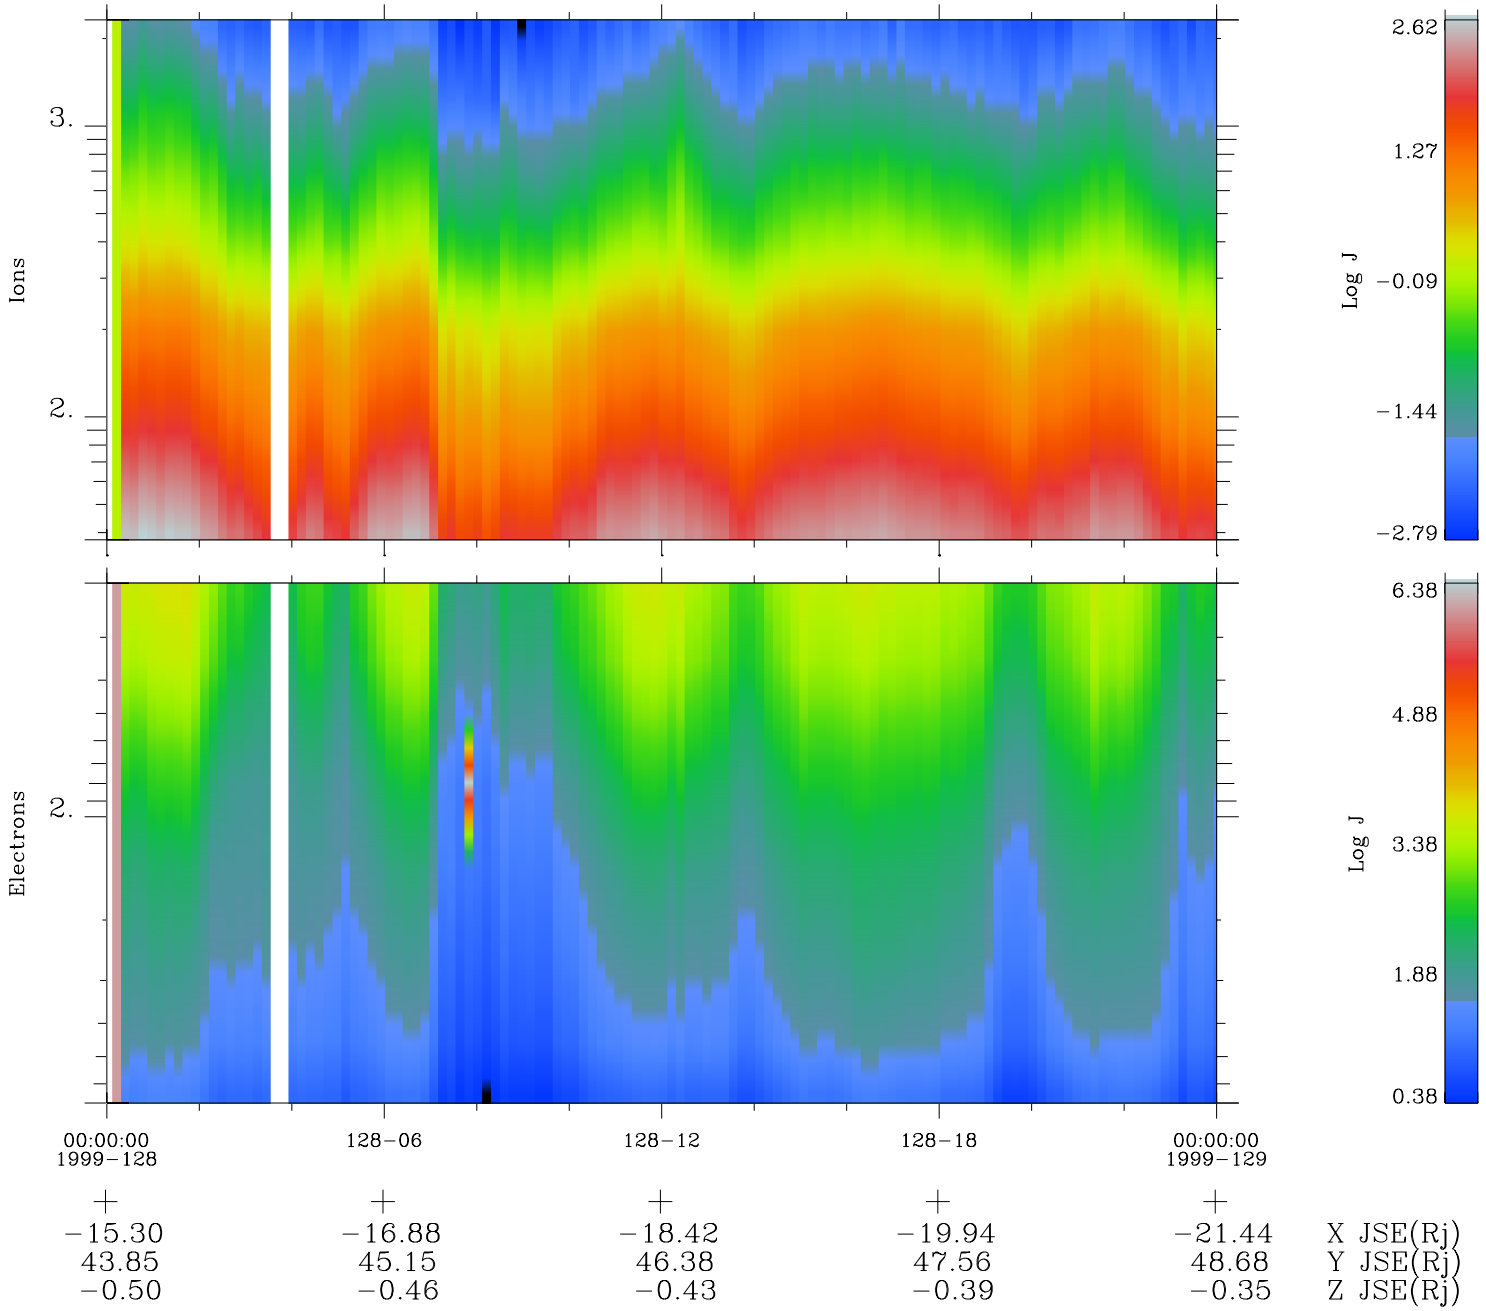

Galileo EPD Real Time Omni Spectrum 99128

Software Version: RTSPEC_OMNI V 1.20
 Data Production: 06-03-00
 Plot Production: Sun Sep 16 21:27:20 2001
 Color File: wondr3
 Geofactor File: 1.1

◇ = Jupiter look direction
 □ = Corotation look direction