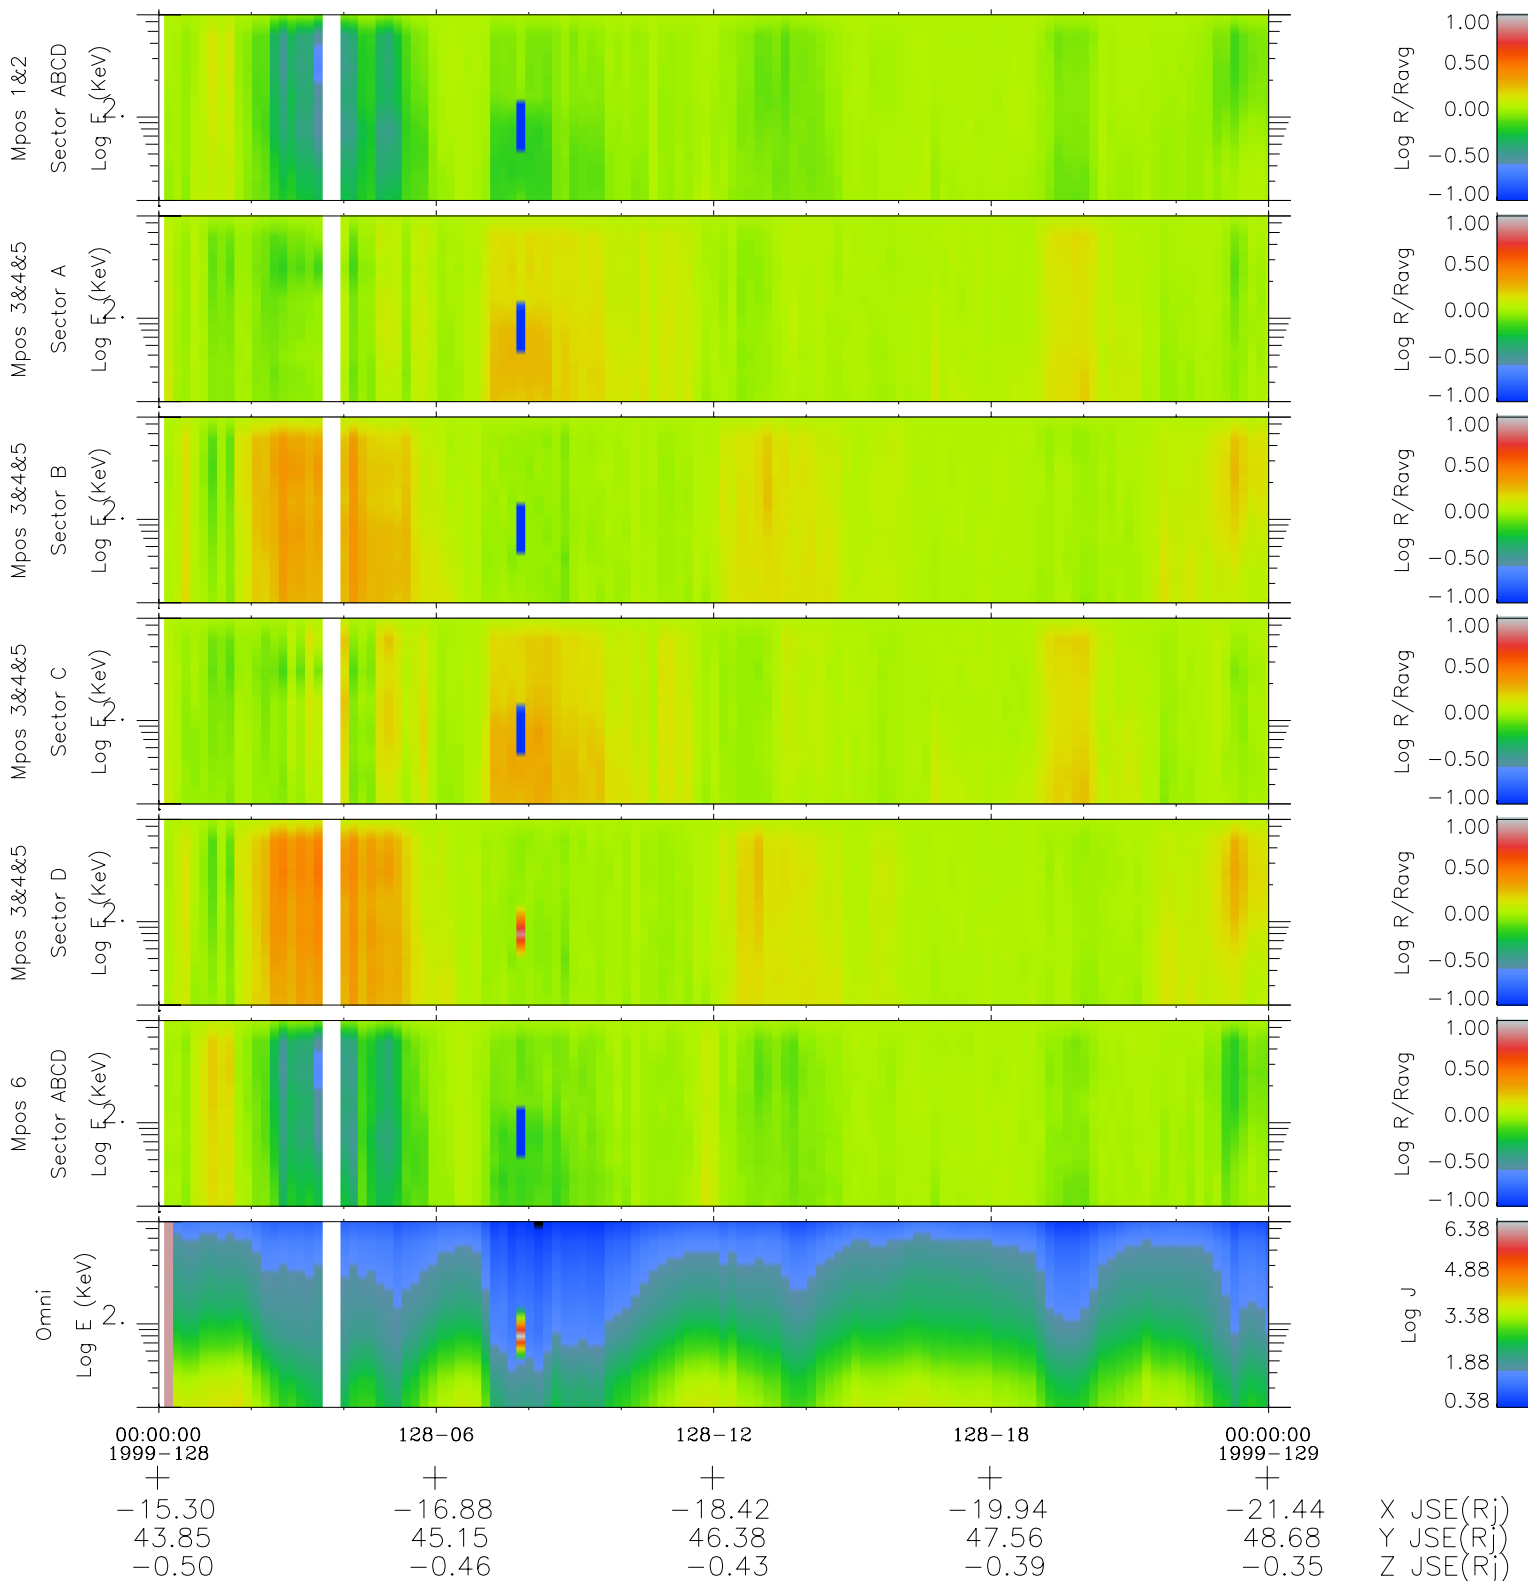

Galileo EPD Real Time R6 Electrons Spectra 99128

Software Version: RTSPEC_R6 V 1.20
 Data Production: 06-03-00
 Plot Production: Sun Sep 16 21:27:14 2001
 Color File: wondr3
 Geofactor File: 1.1

- ◇ = Jupiter look direction
- = Corotation look direction