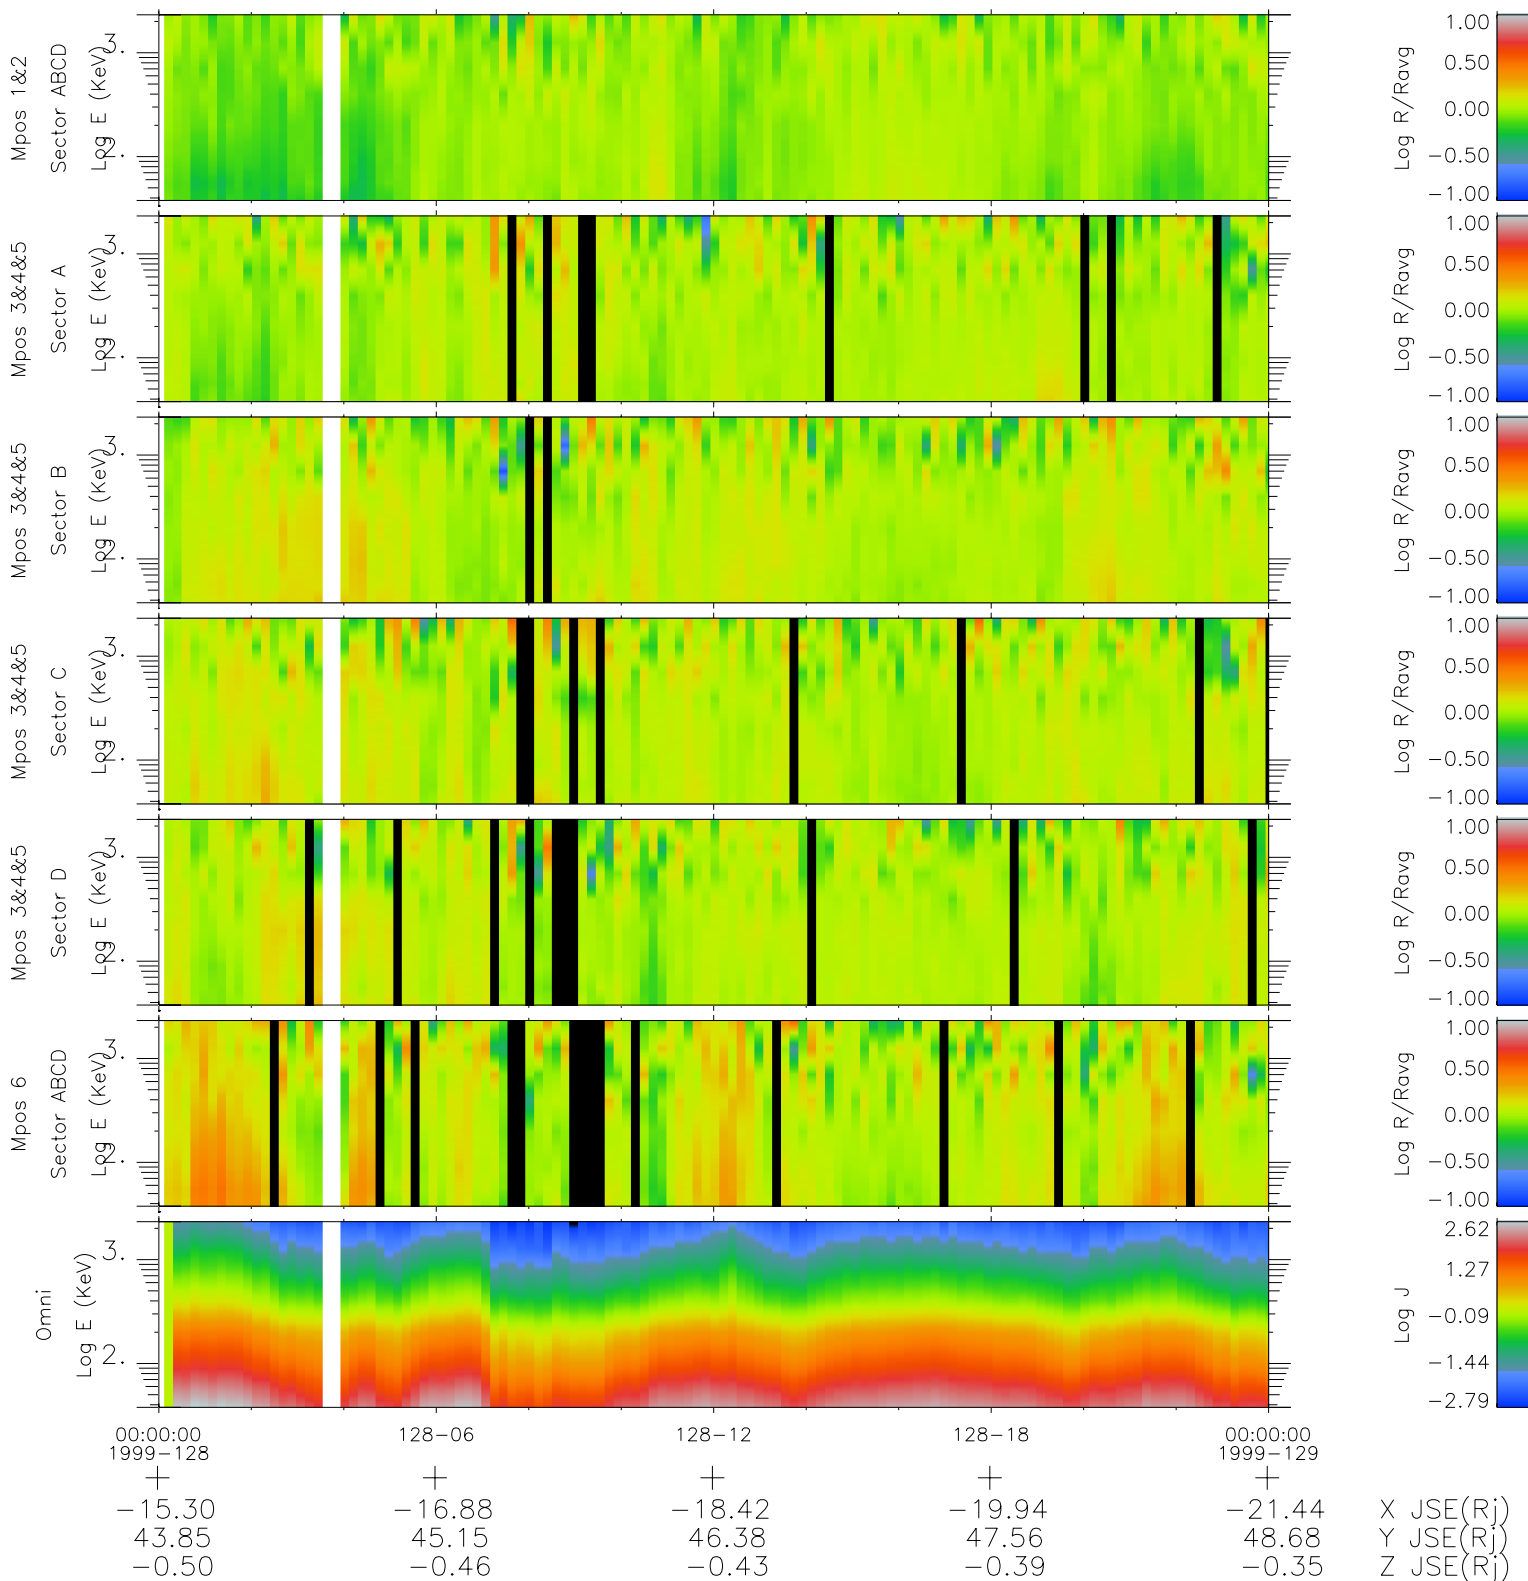

# Galileo EPD Real Time R6 Ions Spectra 99128

Software Version: RTSPEC\_R6 V 1.20  
 Data Production: 06-03-00  
 Plot Production: Sun Sep 16 21:27:08 2001  
 Color File: wondr3  
 Geofactor File: 1.1

- ◇ = Jupiter look direction
- = Corotation look direction