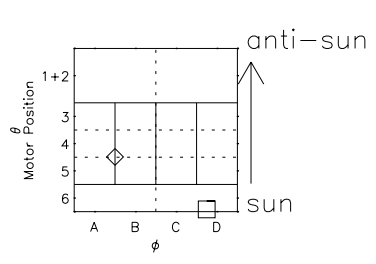

Galileo EPD Real Time All-Sky Anisotropies 99128

Software Version: RTSKY_NORM V 1.20
 Data Production: 06-03-00
 Plot Production: Sun Sep 16 21:28:02 2001
 Color File: wondr3
 Geofactor File: 1.1

00:00:00 1999-128	128-06	128-12	128-18	00:00:00 1999-129	
+	+	+	+	+	
-15.30	-16.88	-18.42	-19.94	-21.44	X JSE(R _j)
43.85	45.15	46.38	47.56	48.68	Y JSE(R _j)
-0.50	-0.46	-0.43	-0.39	-0.35	Z JSE(R _j)

- ◇ = Jupiter look direction
- = Corotation look direction