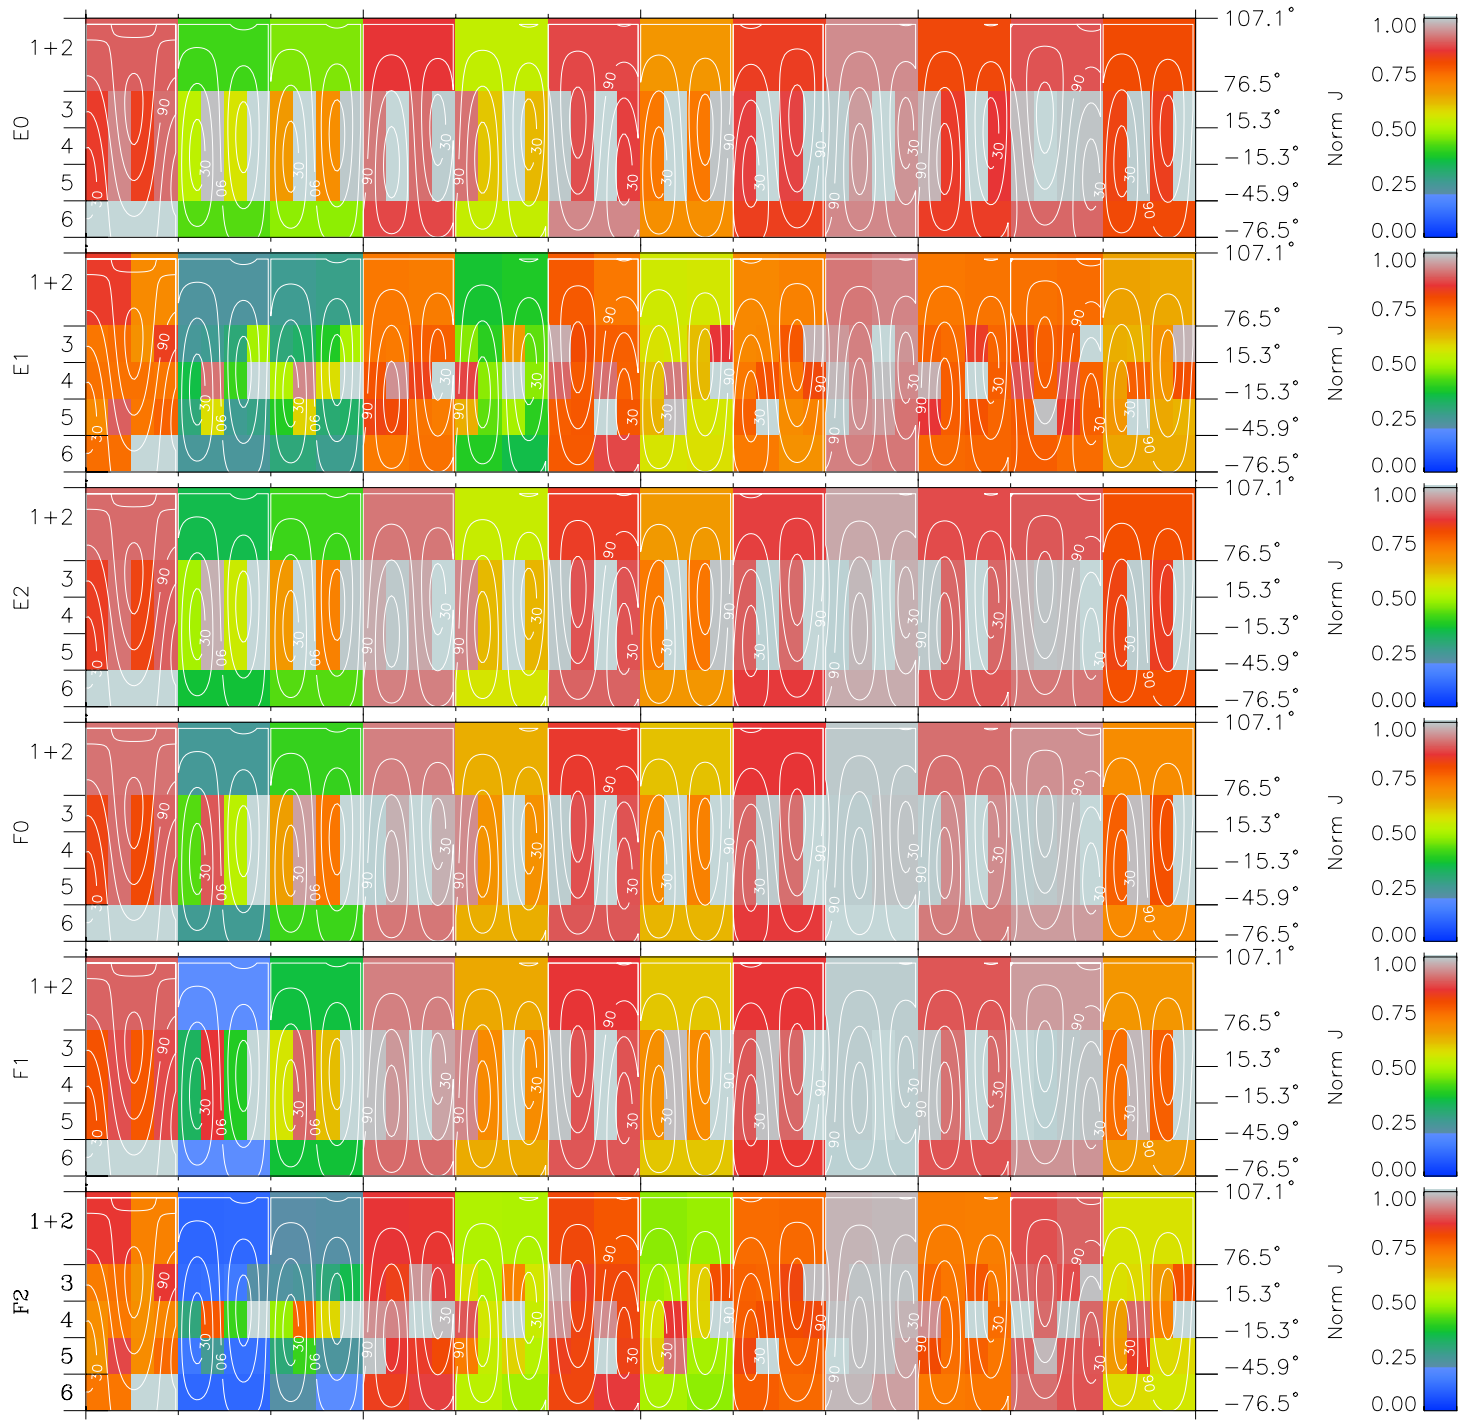

Galileo EPD Real Time All-Sky Anisotropies 99128

Software Version: RTSKY_NORM V 1.20
 Data Production: 06-03-00
 Plot Production: Sun Sep 16 21:28:02 2001
 Color File: wondr3
 Geofactor File: 1.1

00:00:00 1999-128	128-06	128-12	128-18	00:00:00 1999-129	
+	+	+	+	+	
-15.30	-16.88	-18.42	-19.94	-21.44	X JSE(R _j)
43.85	45.15	46.38	47.56	48.68	Y JSE(R _j)
-0.50	-0.46	-0.43	-0.39	-0.35	Z JSE(R _j)

- ◇ = Jupiter look direction
- = Corotation look direction