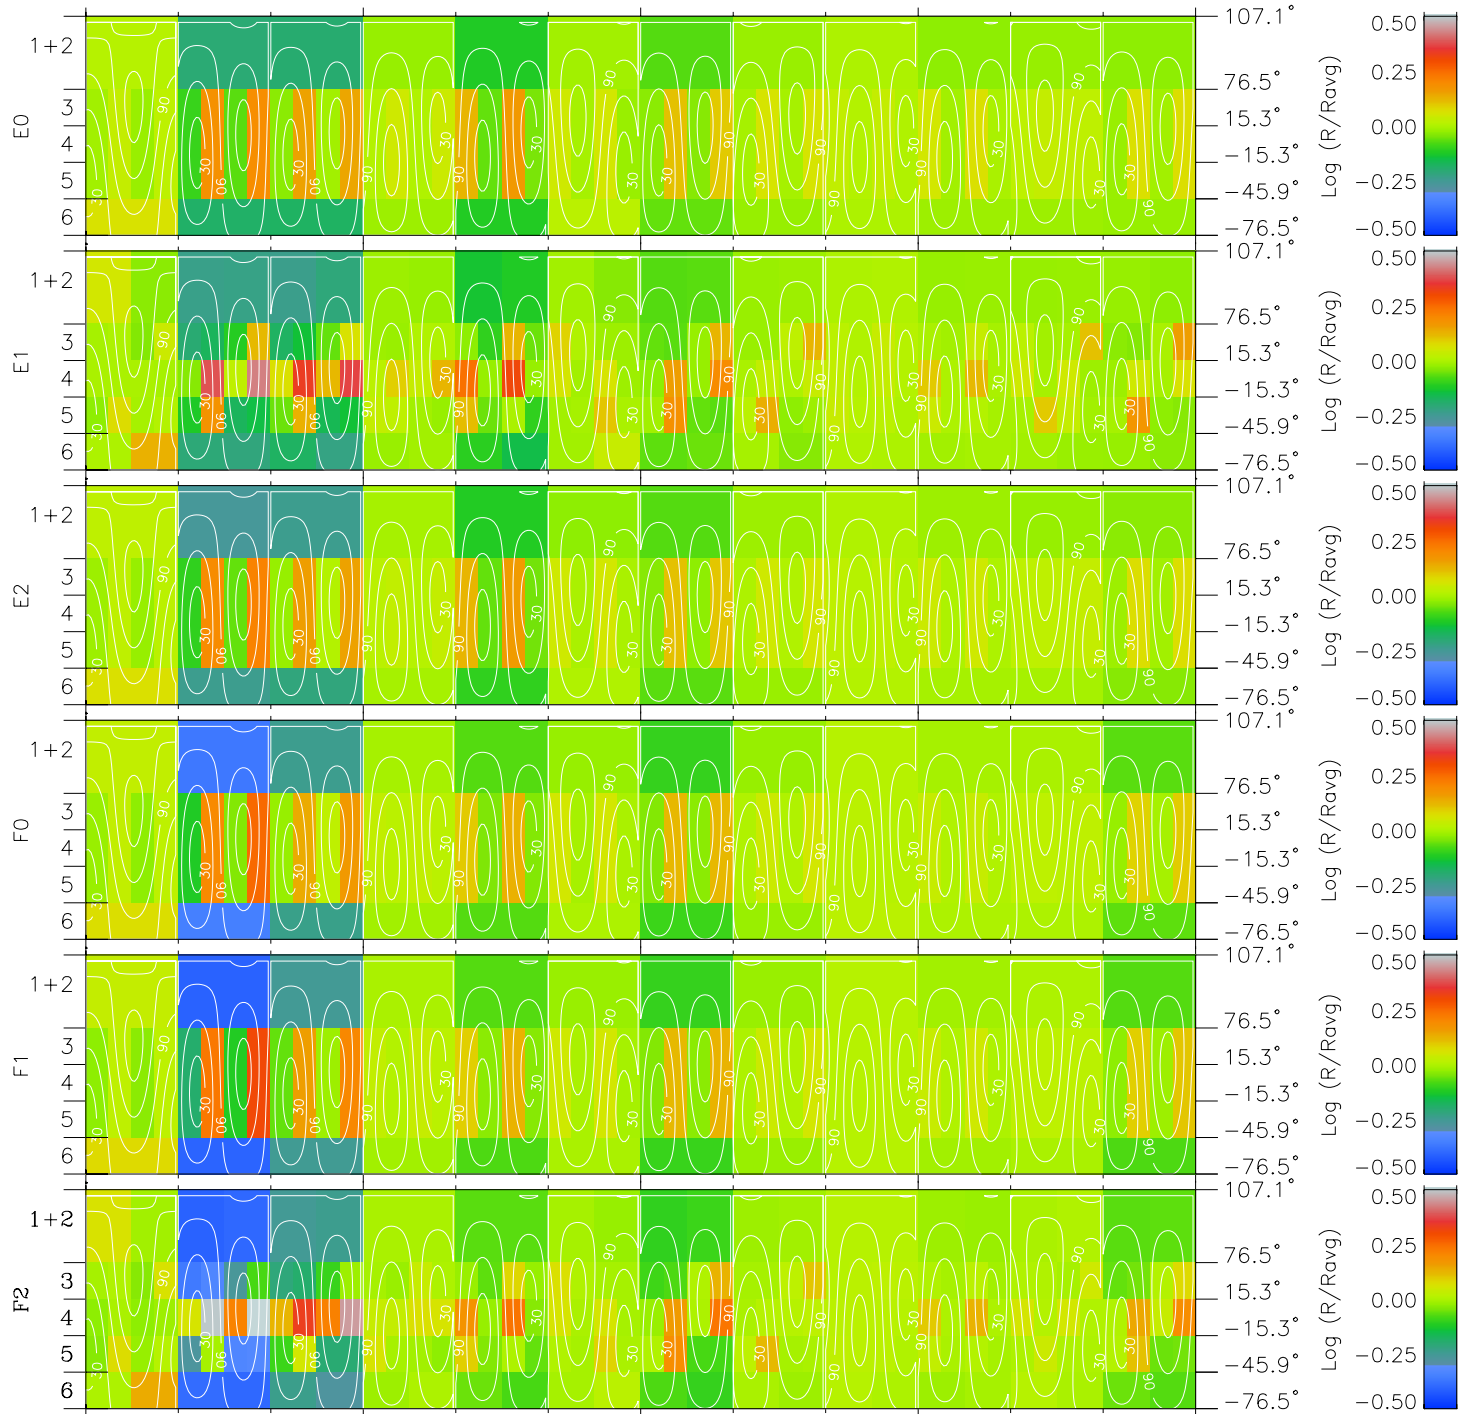

# Galileo EPD Real Time All-Sky Anisotropies 99128

Software Version: RTSKY\_MEAN V 1.20  
 Data Production: 06-03-00  
 Plot Production: Sun Sep 16 21:27:35 2001  
 Color File: wondr3  
 Geofactor File: 1.1

00:00:00 1999-128	128-06	128-12	128-18	00:00:00 1999-129	X JSE(R <sub>j</sub> )
+	+	+	+	+	Y JSE(R <sub>j</sub> )
-15.30	-16.88	-18.42	-19.94	-21.44	Z JSE(R <sub>j</sub> )
43.85	45.15	46.38	47.56	48.68	
-0.50	-0.46	-0.43	-0.39	-0.35	

- ◇ = Jupiter look direction
- = Corotation look direction