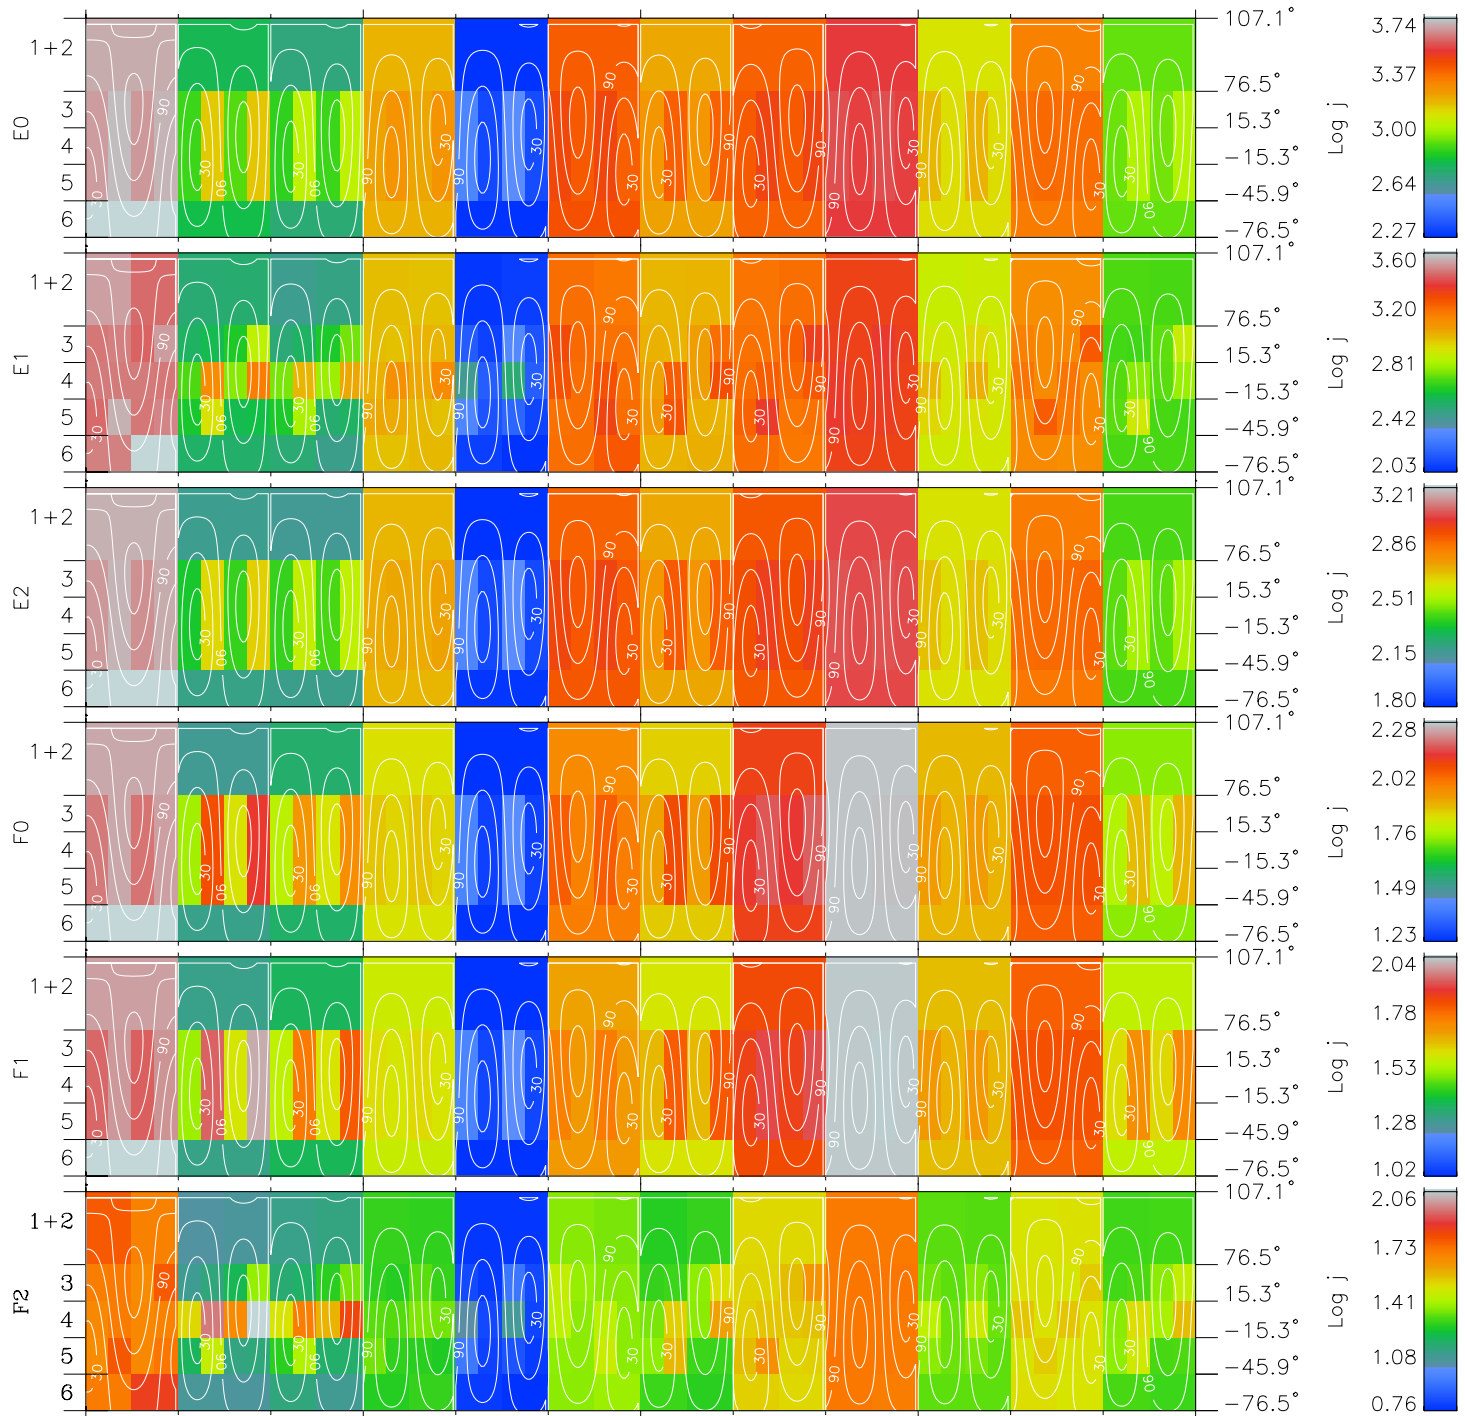

# Galileo EPD Real Time All-Sky Anisotropies 99128

Software Version: RTSKY\_FLUX V 1.20  
 Data Production: 06-03-00  
 Plot Production: Sun Sep 16 21:27:48 2001  
 Color File: wondr3  
 Geofactor File: 1.1

00:00:00 1999-128	128-06	128-12	128-18	00:00:00 1999-129	
+	+	+	+	+	X JSE(R <sub>j</sub> )
-15.30	-16.88	-18.42	-19.94	-21.44	Y JSE(R <sub>j</sub> )
43.85	45.15	46.38	47.56	48.68	Z JSE(R <sub>j</sub> )
-0.50	-0.46	-0.43	-0.39	-0.35	

- ◇ = Jupiter look direction
- = Corotation look direction