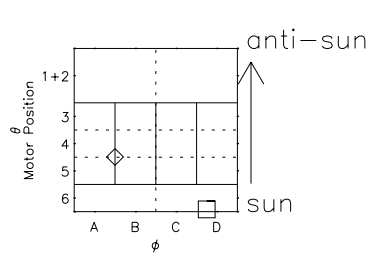

Galileo EPD Real Time All-Sky Anisotropies 99128

Software Version: RTSKY_NORM V 1.20
 Data Production: 06-03-00
 Plot Production: Sun Sep 16 21:27:55 2001
 Color File: wondr3
 Geofactor File: 1.1

00:00:00 1999-128	128-06	128-12	128-18	00:00:00 1999-129	
+	+	+	+	+	
-15.30	-16.88	-18.42	-19.94	-21.44	X JSE(R _j)
43.85	45.15	46.38	47.56	48.68	Y JSE(R _j)
-0.50	-0.46	-0.43	-0.39	-0.35	Z JSE(R _j)

- ◇ = Jupiter look direction
- = Corotation look direction