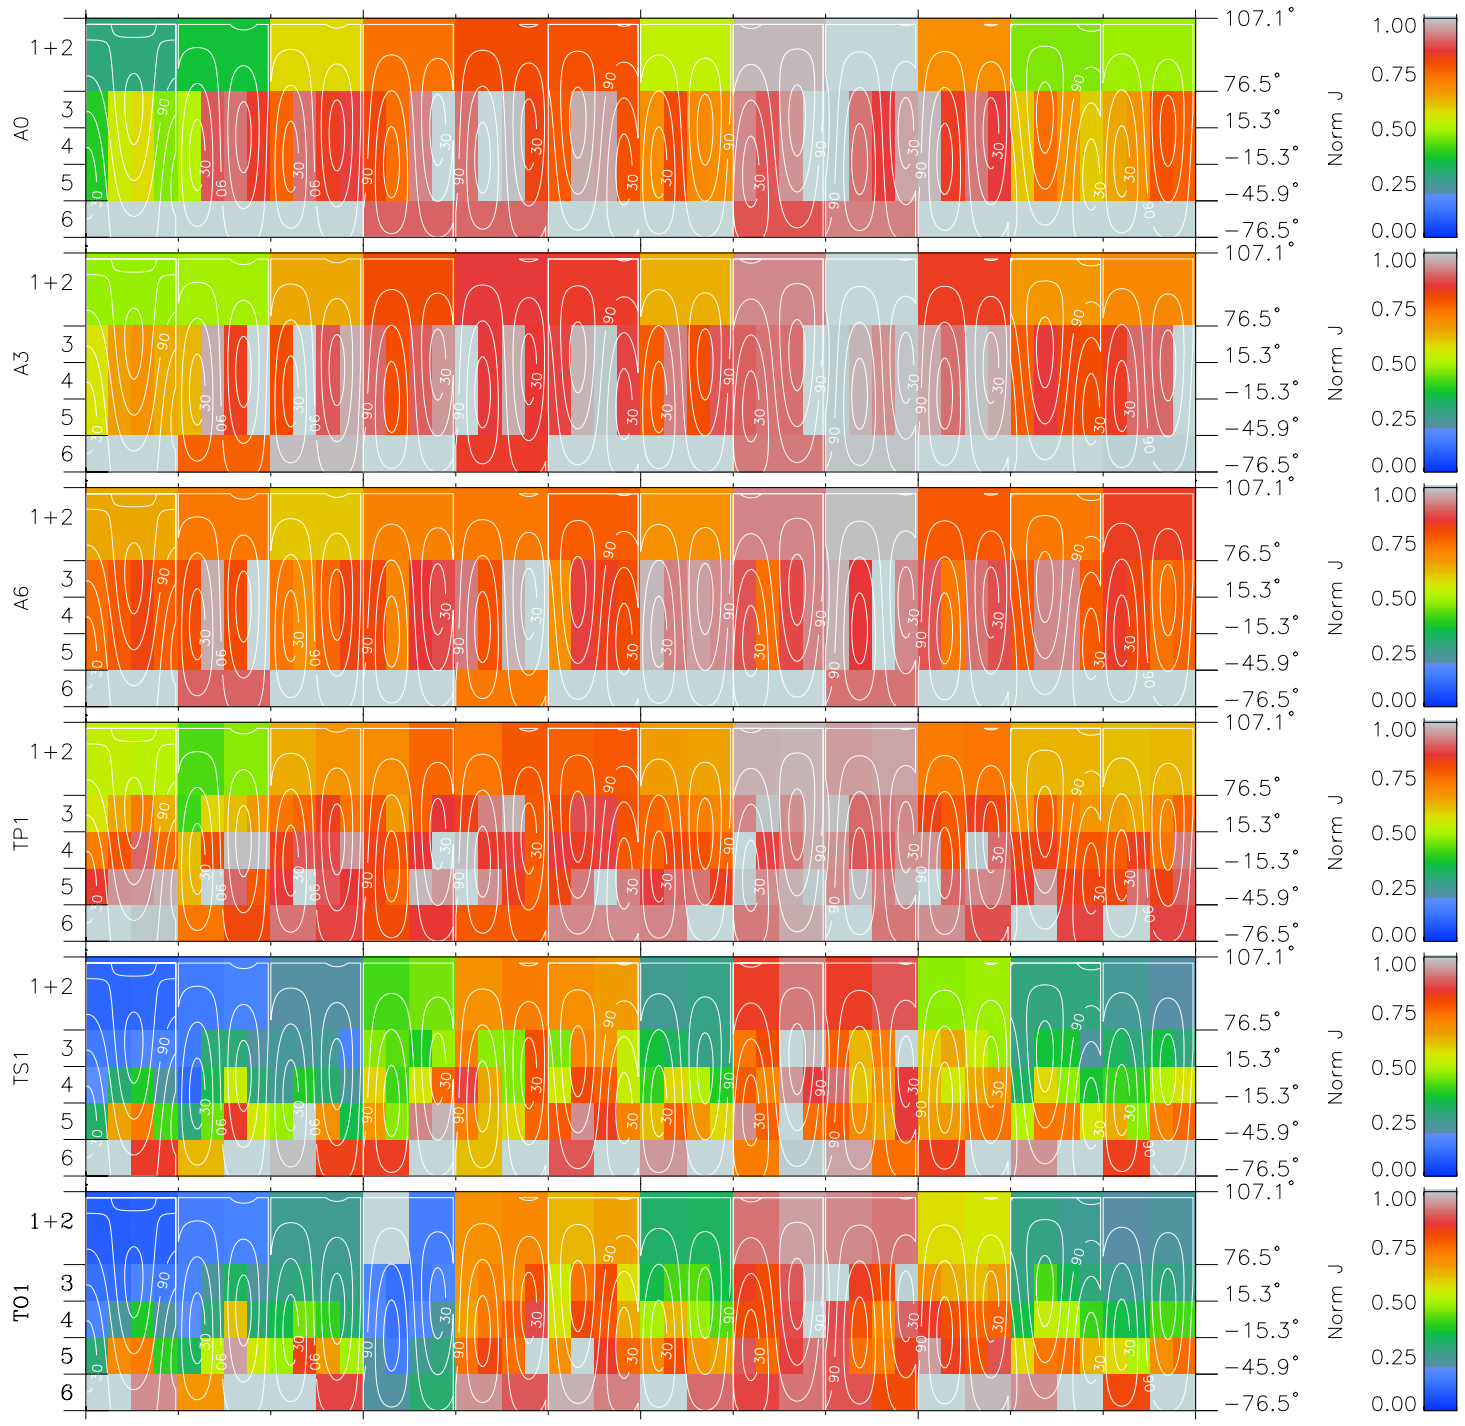

Galileo EPD Real Time All-Sky Anisotropies 99128

Software Version: RTSKY_NORM V 1.20
 Data Production: 06-03-00
 Plot Production: Sun Sep 16 21:27:55 2001
 Color File: wondr3
 Geofactor File: 1.1

00:00:00 1999-128	128-06	128-12	128-18	00:00:00 1999-129	
+	+	+	+	+	
-15.30	-16.88	-18.42	-19.94	-21.44	X JSE(R _j)
43.85	45.15	46.38	47.56	48.68	Y JSE(R _j)
-0.50	-0.46	-0.43	-0.39	-0.35	Z JSE(R _j)

- ◇ = Jupiter look direction
- = Corotation look direction