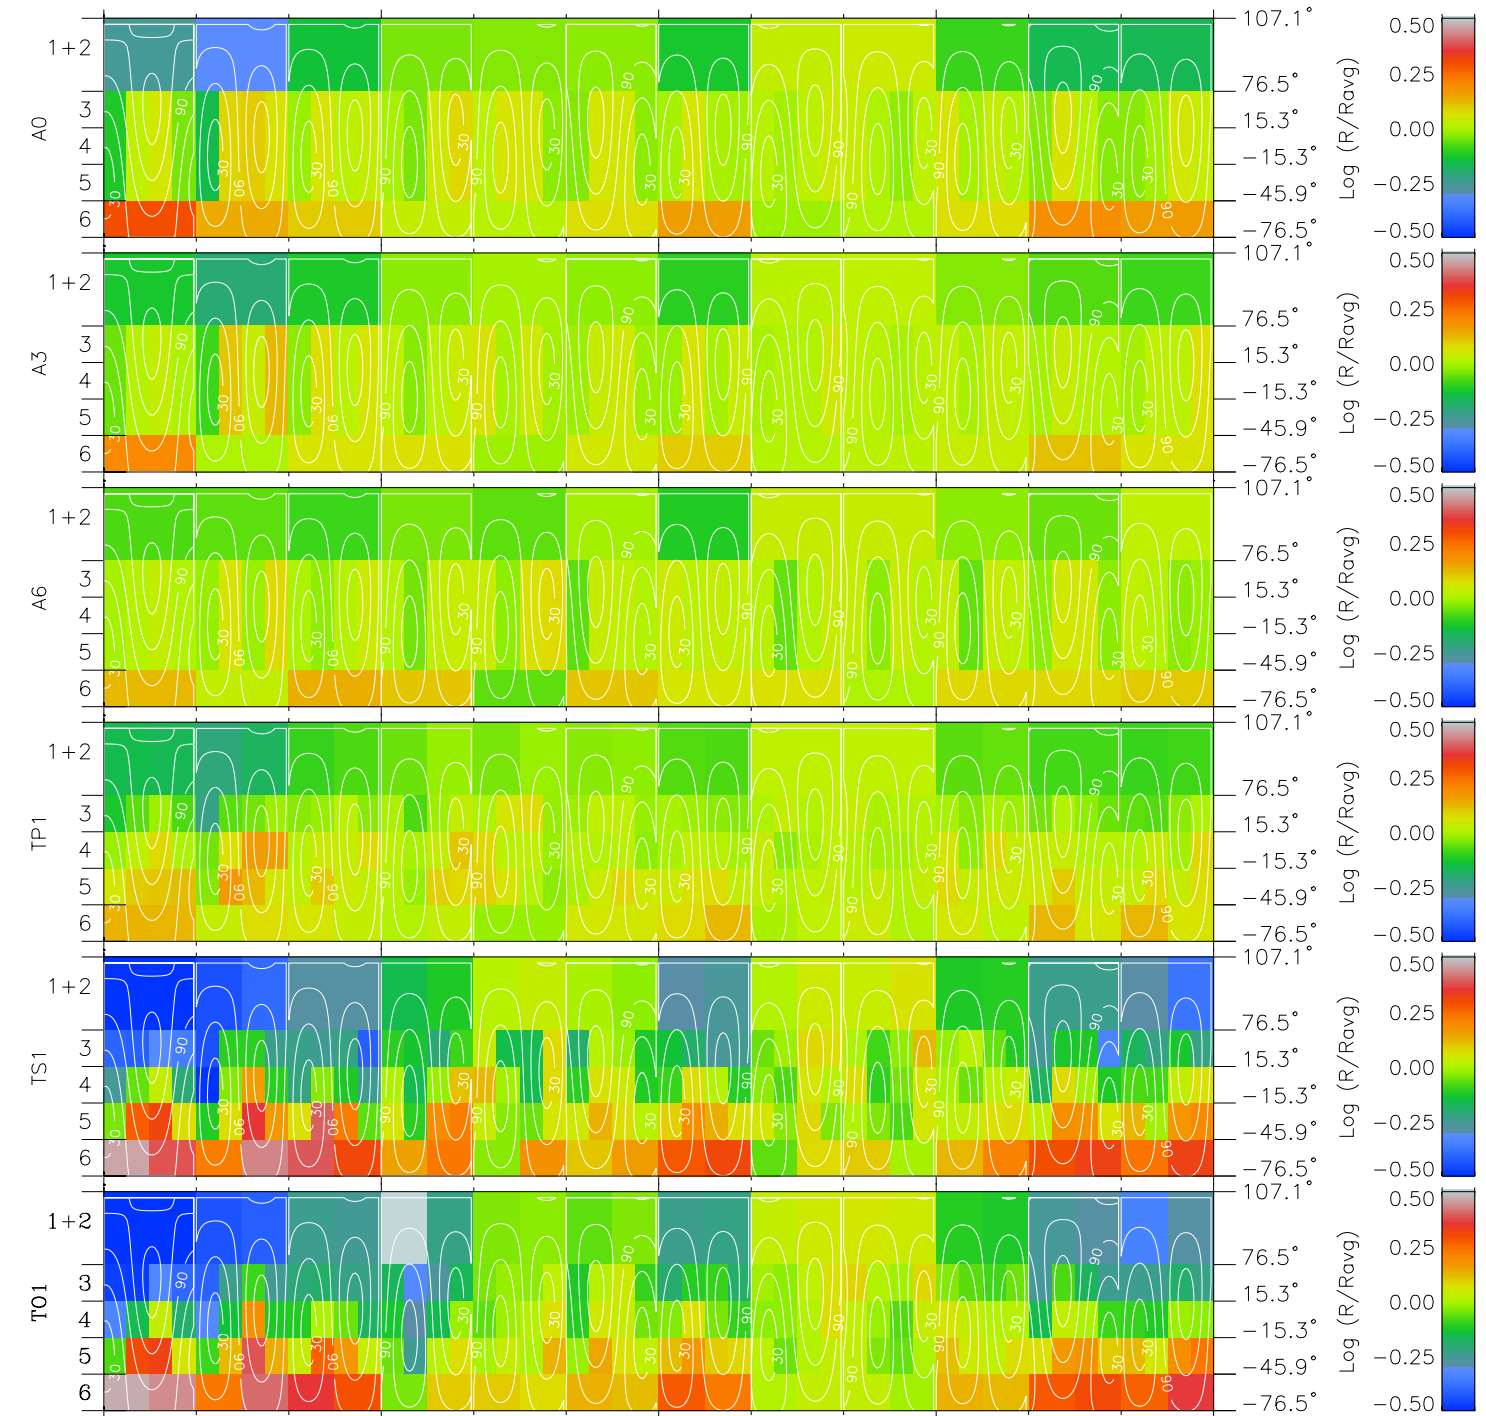

Galileo EPD Real Time All-Sky Anisotropies 99128

Software Version: RTSKY_MEAN V 1.20
 Data Production: 06-03-00
 Plot Production: Sun Sep 16 21:27:28 2001
 Color File: wondr3
 Geofactor File: 1.1

00:00:00 1999-128	128-06	128-12	128-18	00:00:00 1999-129	X JSE(R _j)
+	+	+	+	+	Y JSE(R _j)
-15.30	-16.88	-18.42	-19.94	-21.44	Z JSE(R _j)
43.85	45.15	46.38	47.56	48.68	
-0.50	-0.46	-0.43	-0.39	-0.35	

- ◇ = Jupiter look direction
- = Corotation look direction