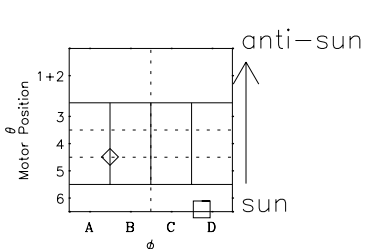

# Galileo EPD Real-Time Six-Sector 99128

Software Version: RTLINE\_R6 V 1.20  
Data Production: 06-03-00  
Plot Production: Sun Sep 16 21:29:19 2001

◇ = Jupiter look direction  
□ = Corotation look direction