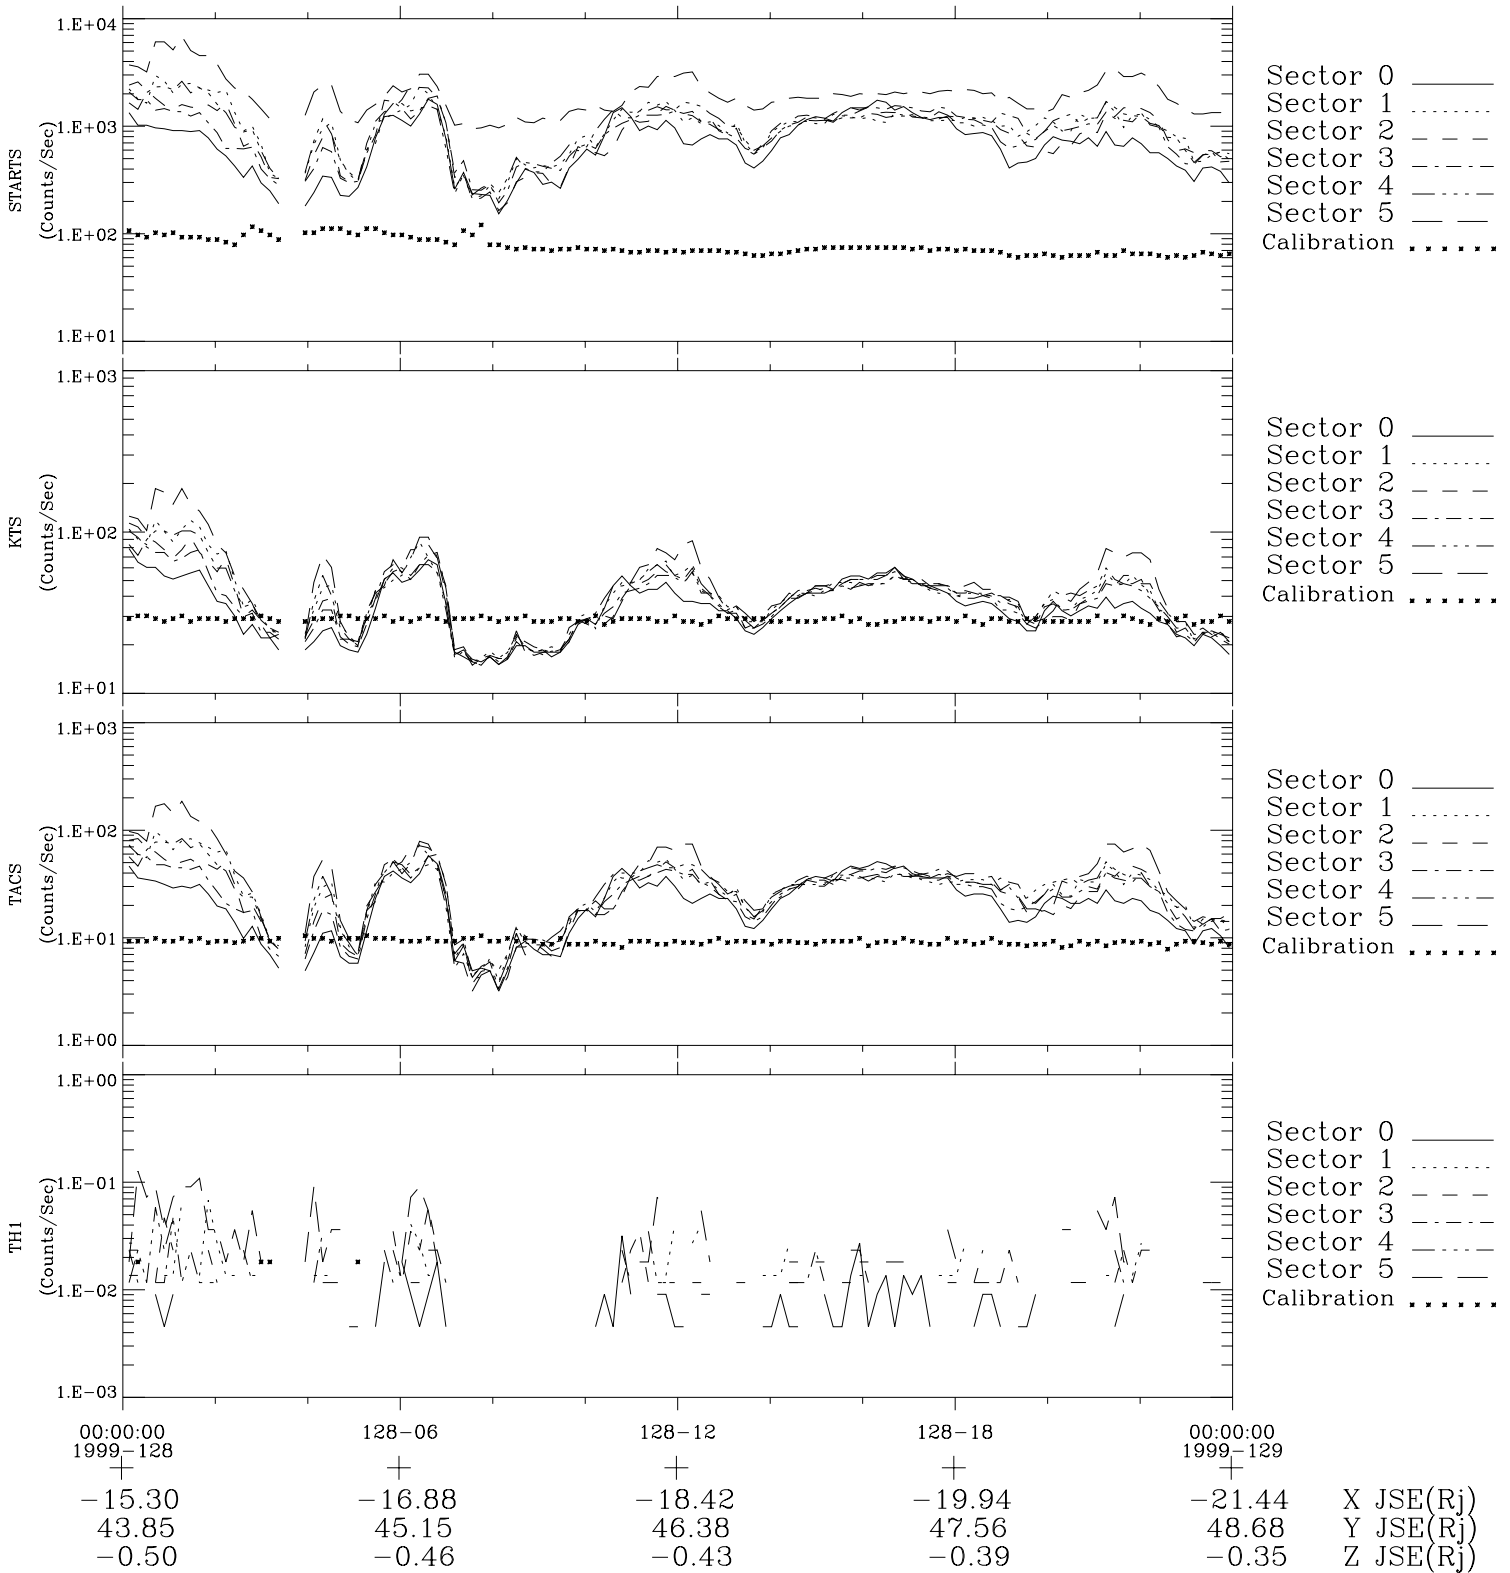

# Galileo EPD Real-Time Six-Sector 99128

Software Version: RTLINE\_R6 V 1.20  
Data Production: 06-03-00  
Plot Production: Sun Sep 16 21:29:19 2001

◇ = Jupiter look direction  
□ = Corotation look direction