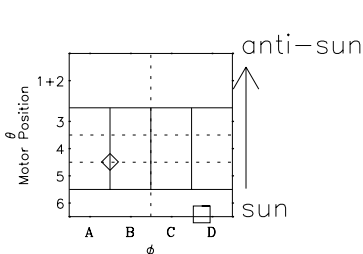

# Galileo EPD Real-Time Six-Sector 99128

Software Version: RTLINE\_R6 V 1.20  
Data Production: 06-03-00  
Plot Production: Sun Sep 16 21:29:19 2001

◇ = Jupiter look direction  
□ = Corotation look direction