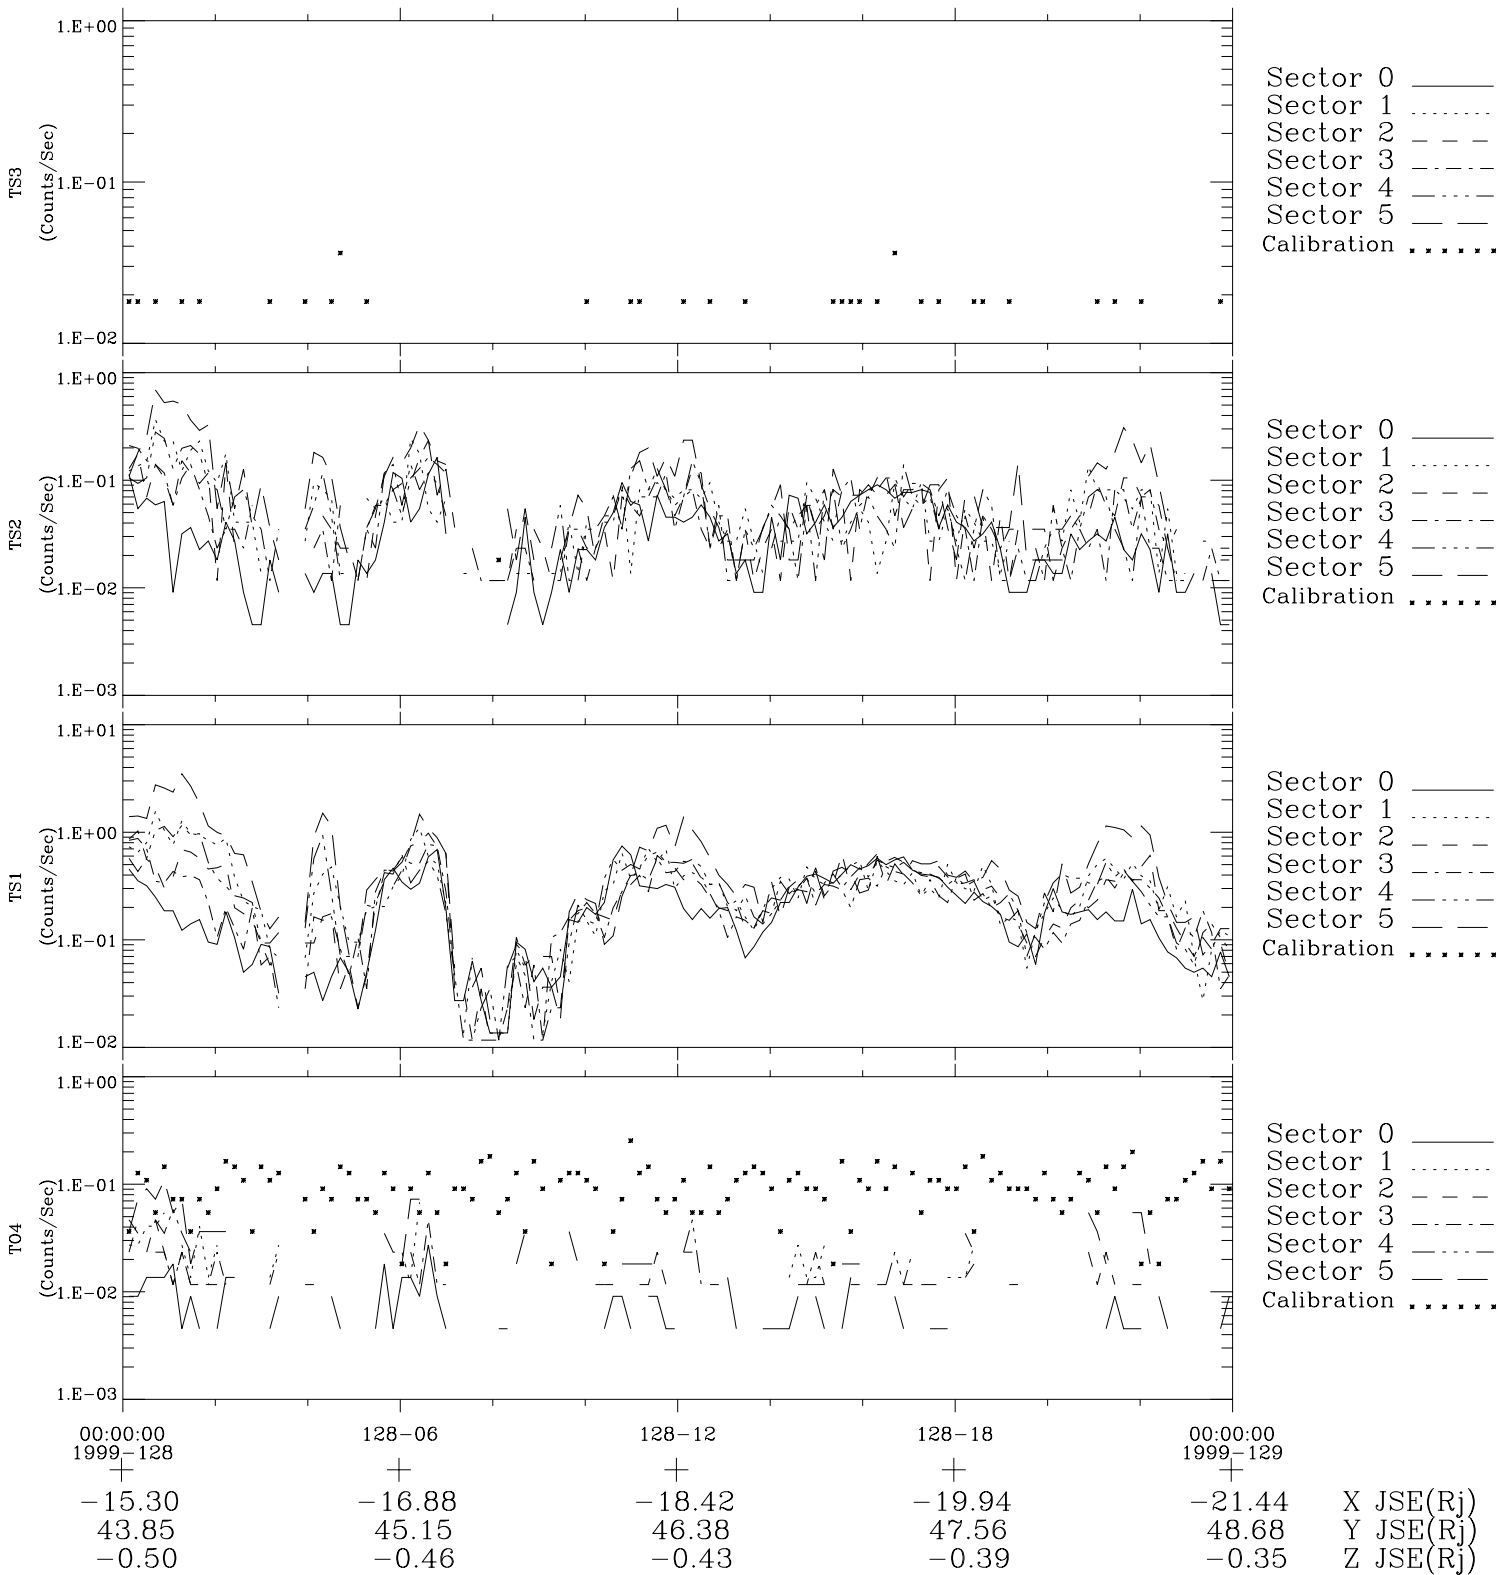

# Galileo EPD Real-Time Six-Sector 99128

Software Version: RTLINE\_R6 V 1.20  
Data Production: 06-03-00  
Plot Production: Sun Sep 16 21:29:19 2001

◇ = Jupiter look direction  
□ = Corotation look direction