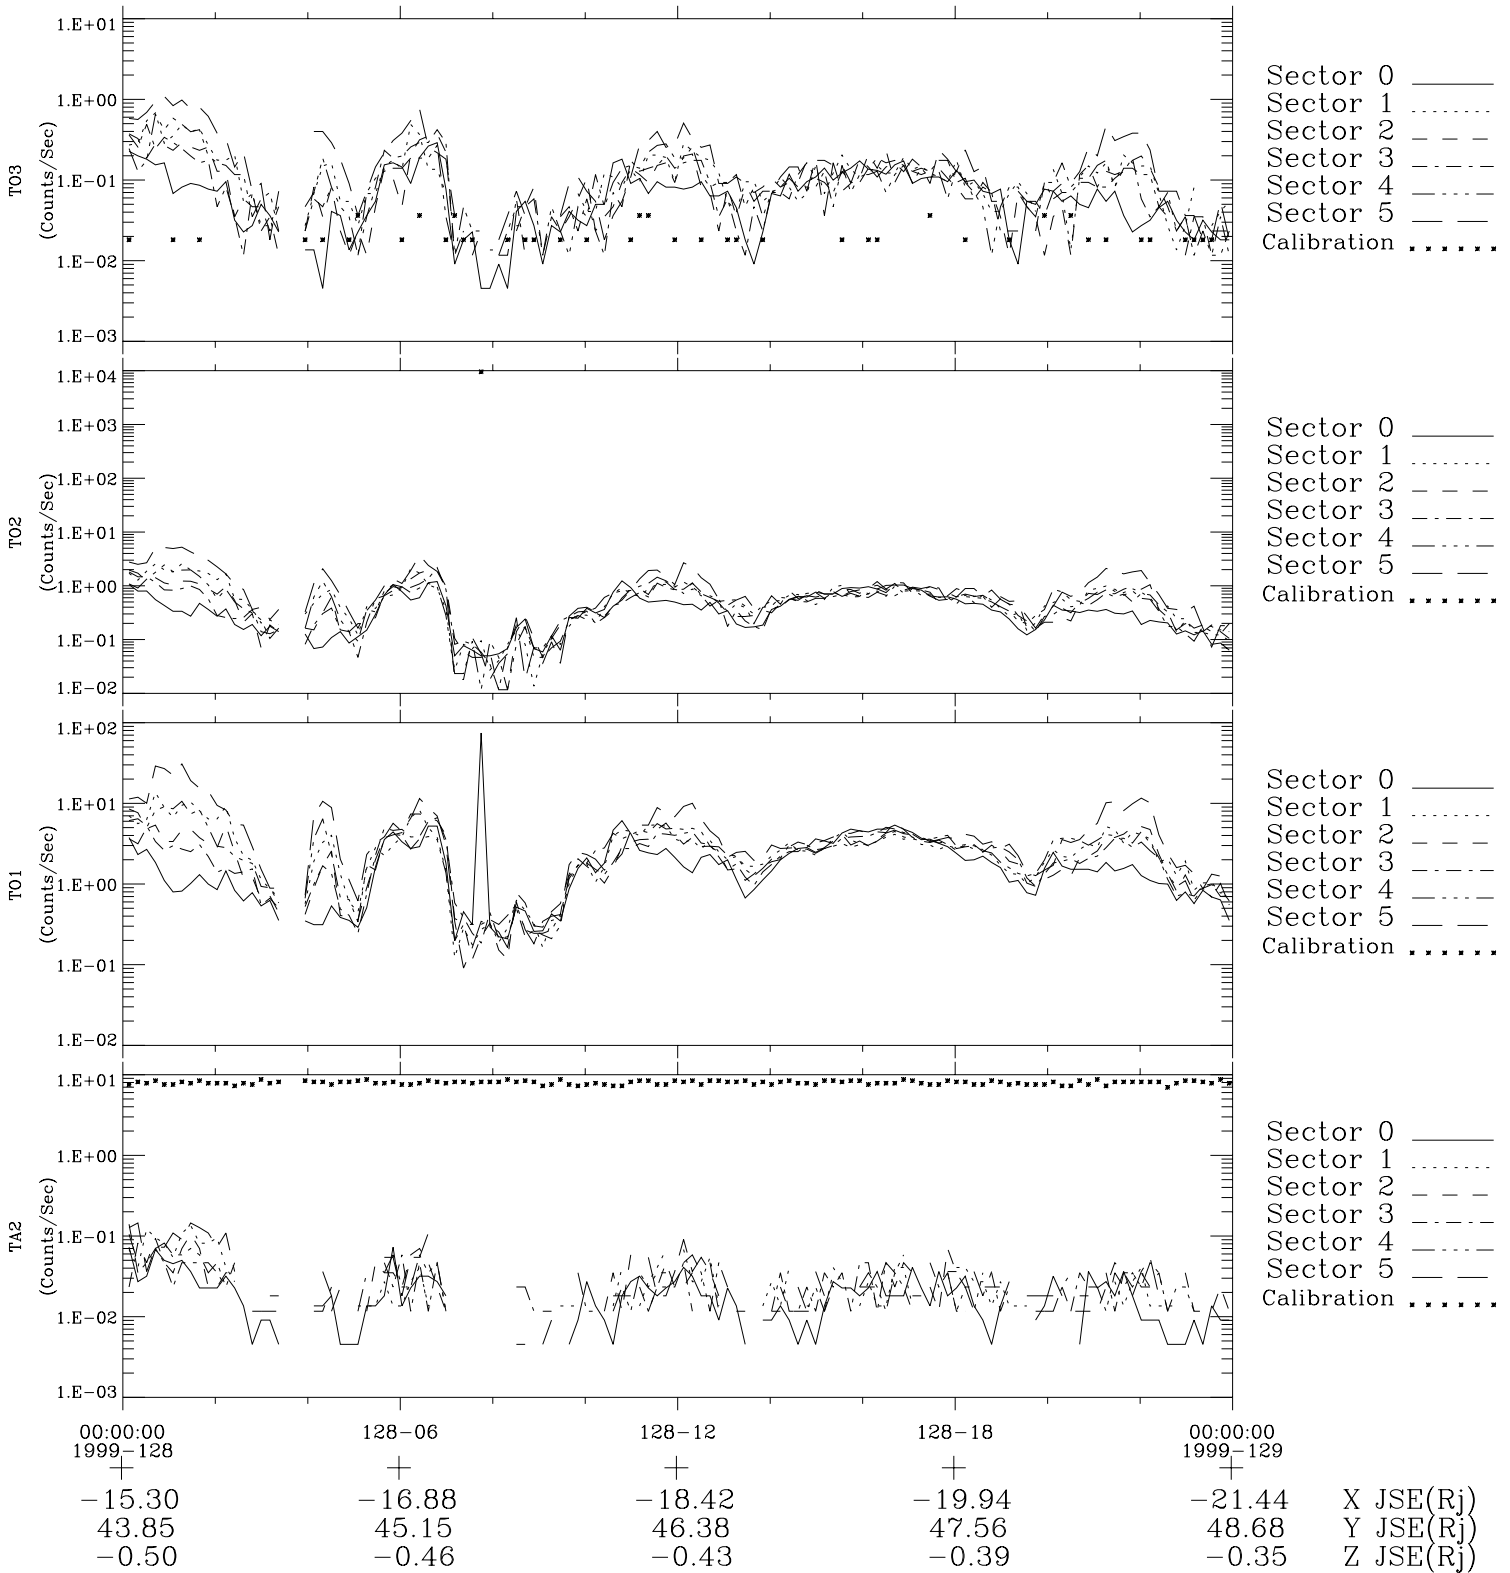

Galileo EPD Real-Time Six-Sector 99128

Software Version: RTLINE_R6 V 1.20
Data Production: 06-03-00
Plot Production: Sun Sep 16 21:29:18 2001

◇ = Jupiter look direction
□ = Corotation look direction