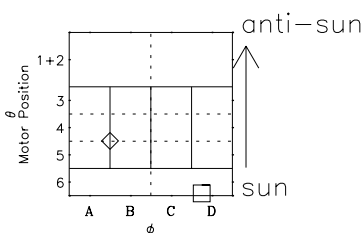

Galileo EPD Real-Time Six-Sector 99128

Software Version: RTLINE_R6 V 1.20
Data Production: 06-03-00
Plot Production: Sun Sep 16 21:29:18 2001

◇ = Jupiter look direction
□ = Corotation look direction