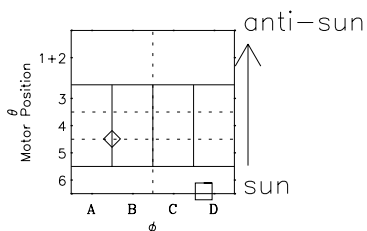

Galileo EPD Real-Time Six-Sector 99128

Software Version: RTLINE_R6 V 1.20
Data Production: 06-03-00
Plot Production: Sun Sep 16 21:29:17 2001

◇ = Jupiter look direction
□ = Corotation look direction