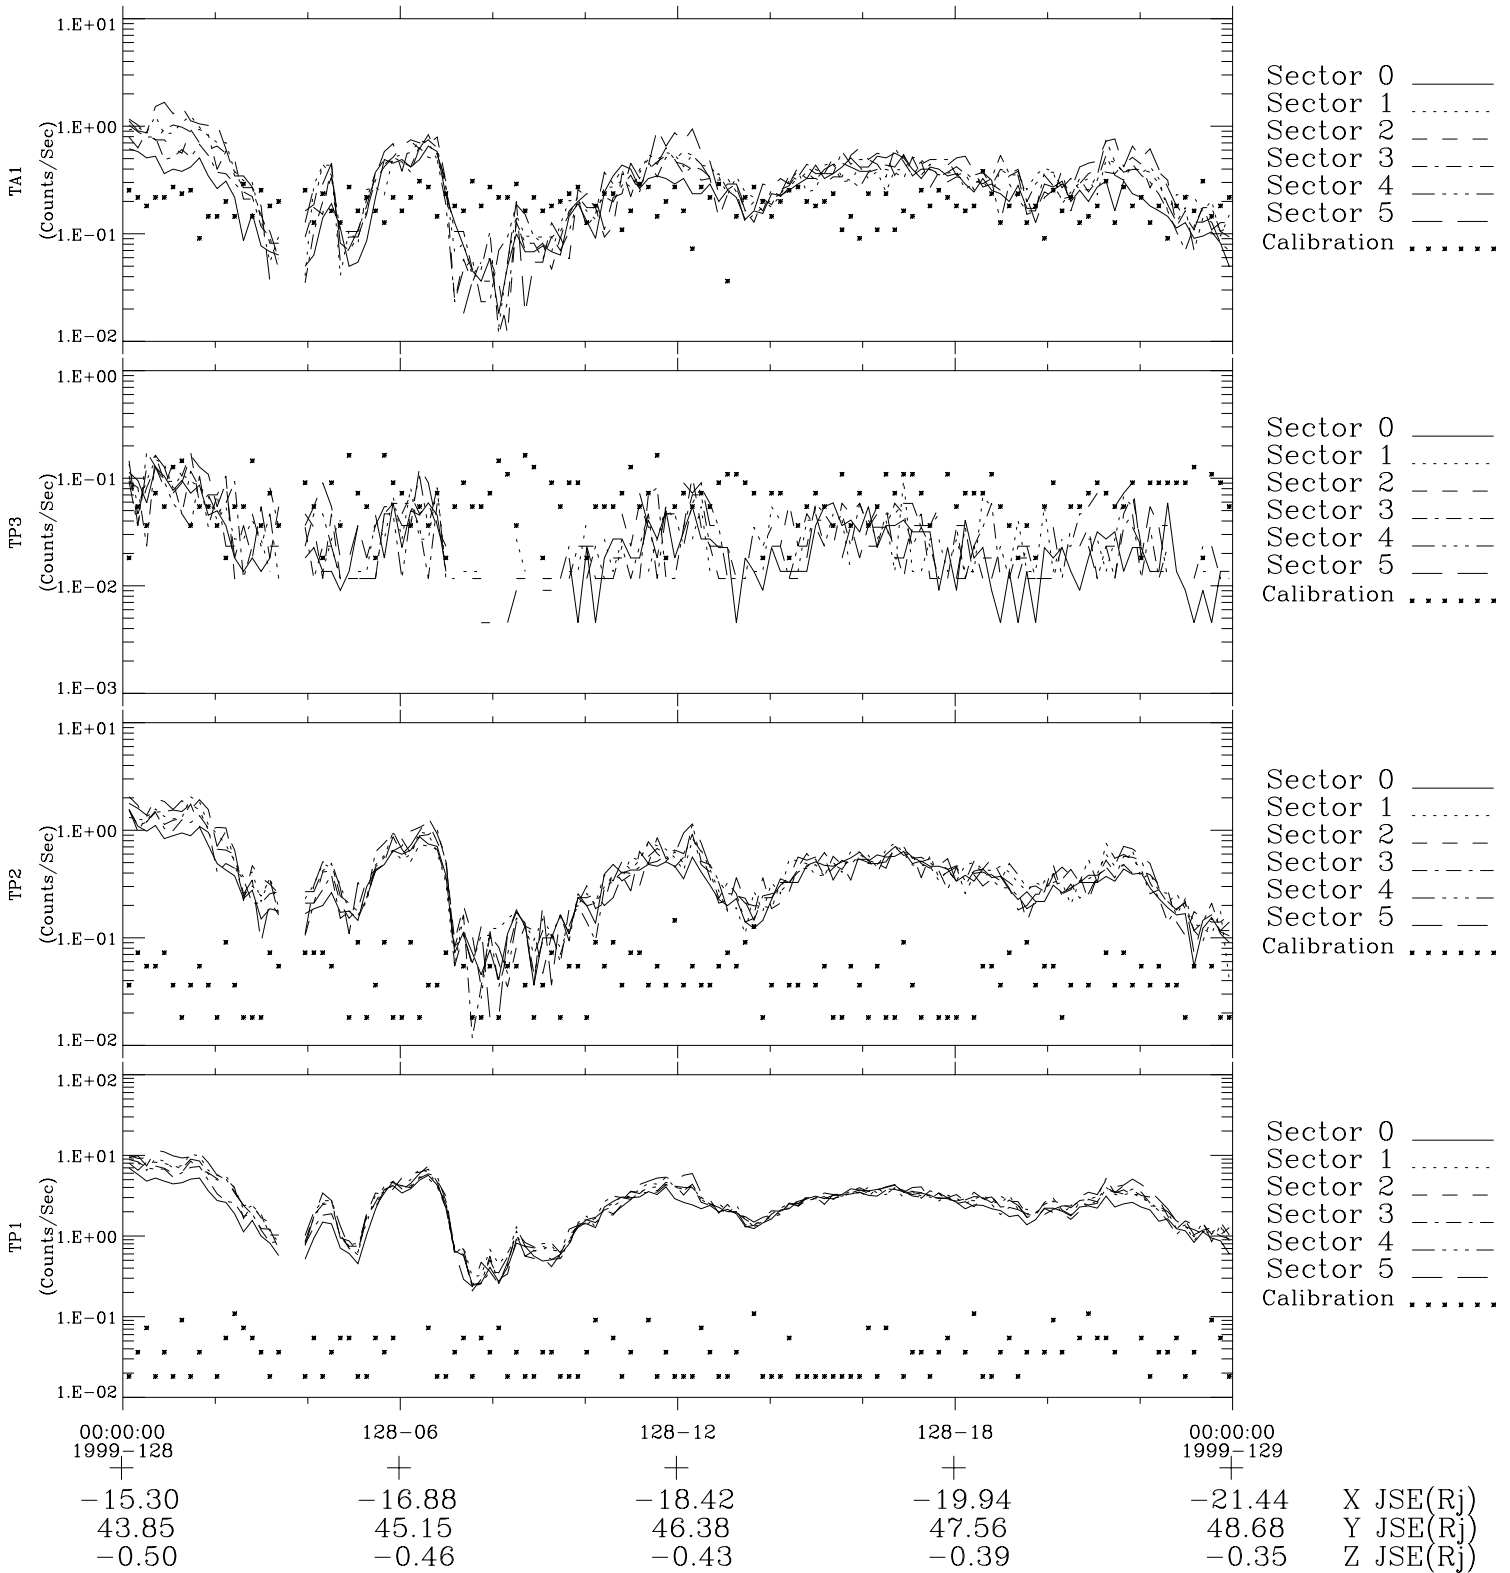

Galileo EPD Real-Time Six-Sector 99128

Software Version: RTLINE_R6 V 1.20
Data Production: 06-03-00
Plot Production: Sun Sep 16 21:29:17 2001

◇ = Jupiter look direction
□ = Corotation look direction