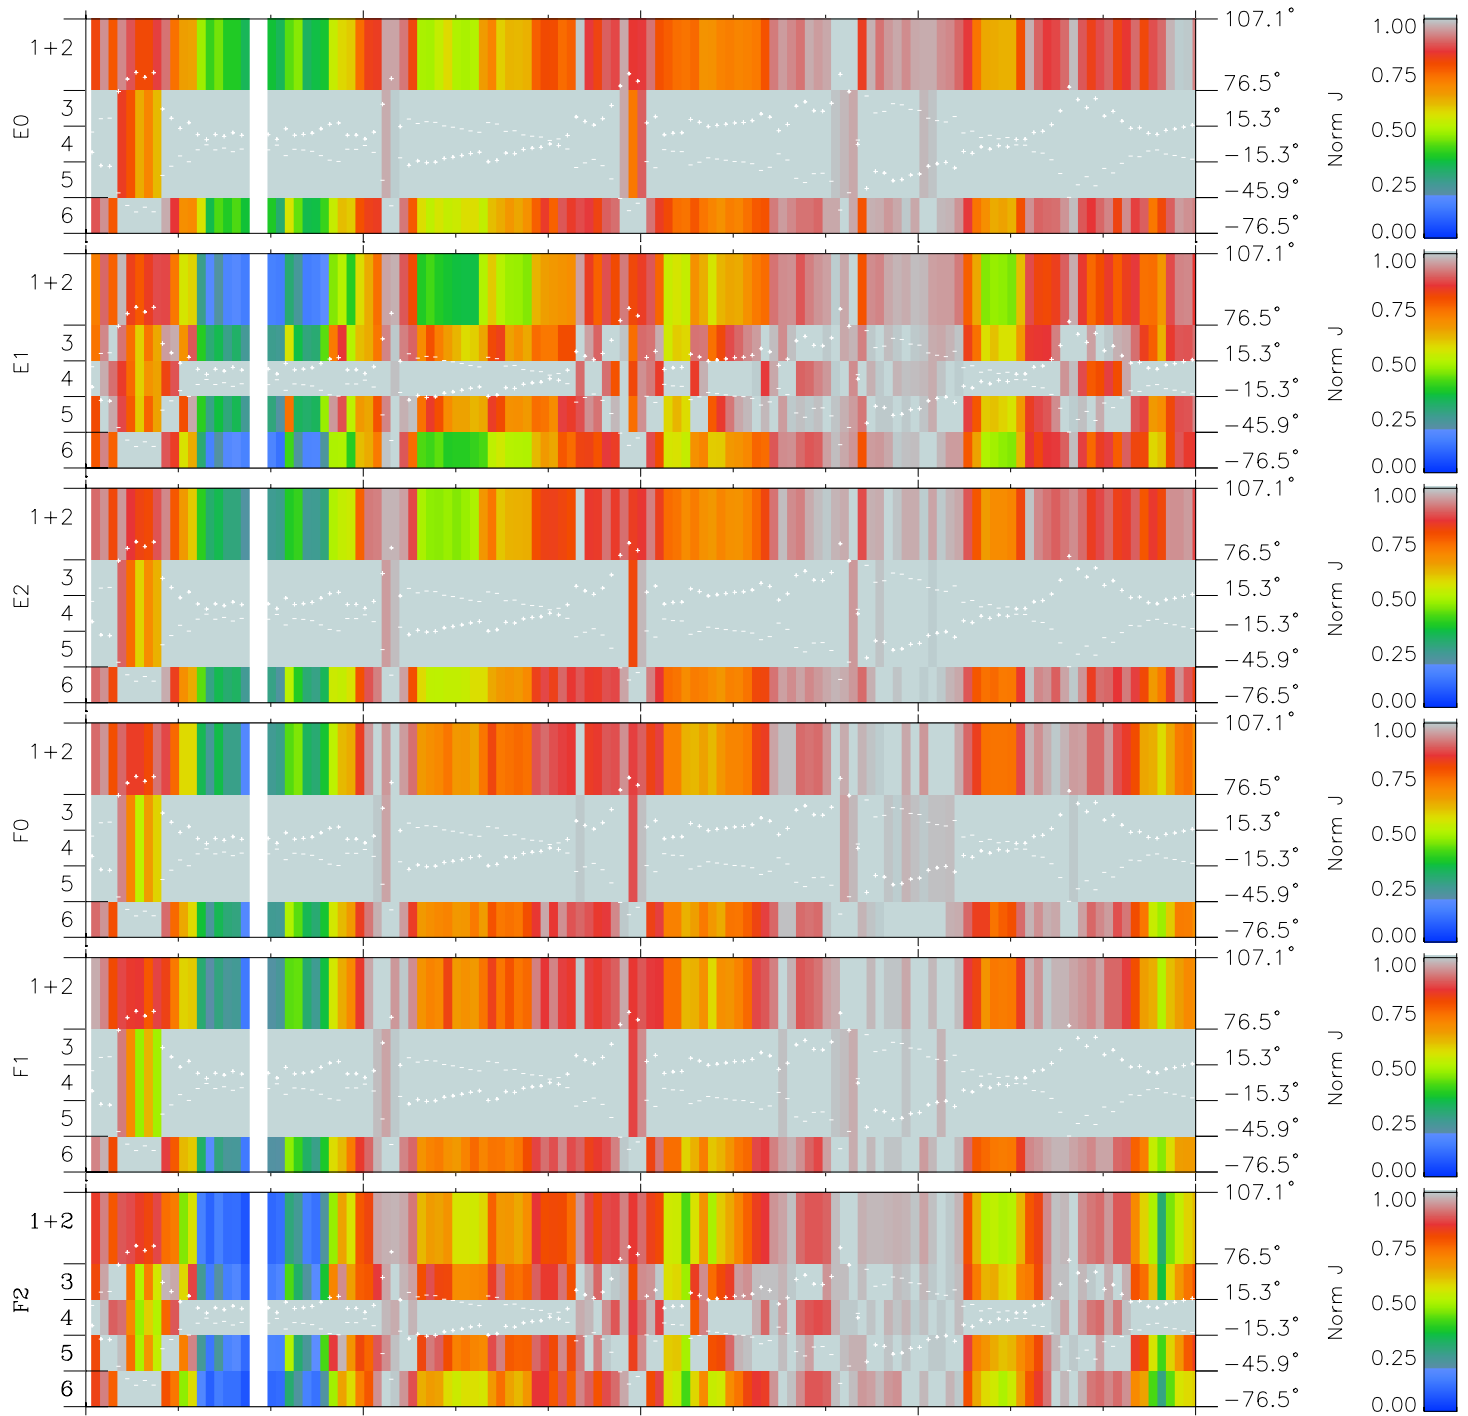

Galileo EPD Real Elevation Anisotropies 99128

Software Version: RTELEV_NORM V 1.20
 Data Production: 06-03-00
 Plot Production: Sun Sep 16 21:28:35 2001
 Color File: wondr3
 Geofactor File: 1.1

00:00:00 1999-128	128-06	128-12	128-18	00:00:00 1999-129	
+	+	+	+	+	
-15.30	-16.88	-18.42	-19.94	-21.44	X JSE(R _j)
43.85	45.15	46.38	47.56	48.68	Y JSE(R _j)
-0.50	-0.46	-0.43	-0.39	-0.35	Z JSE(R _j)

- ◇ = Jupiter look direction
- = Corotation look direction