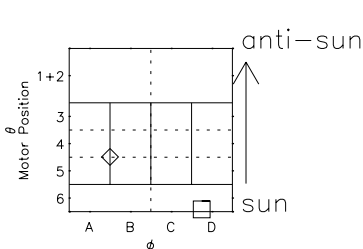

Galileo EPD Real Elevation Anisotropies 99128

Software Version: RTELEV_NORM V 1.20
 Data Production: 06-03-00
 Plot Production: Sun Sep 16 21:28:35 2001
 Color File: wondr3
 Geofactor File: 1.1

00:00:00 1999-128	128-06	128-12	128-18	00:00:00 1999-129	
+	+	+	+	+	
-15.30	-16.88	-18.42	-19.94	-21.44	X JSE(R _j)
43.85	45.15	46.38	47.56	48.68	Y JSE(R _j)
-0.50	-0.46	-0.43	-0.39	-0.35	Z JSE(R _j)

- ◇ = Jupiter look direction
- = Corotation look direction