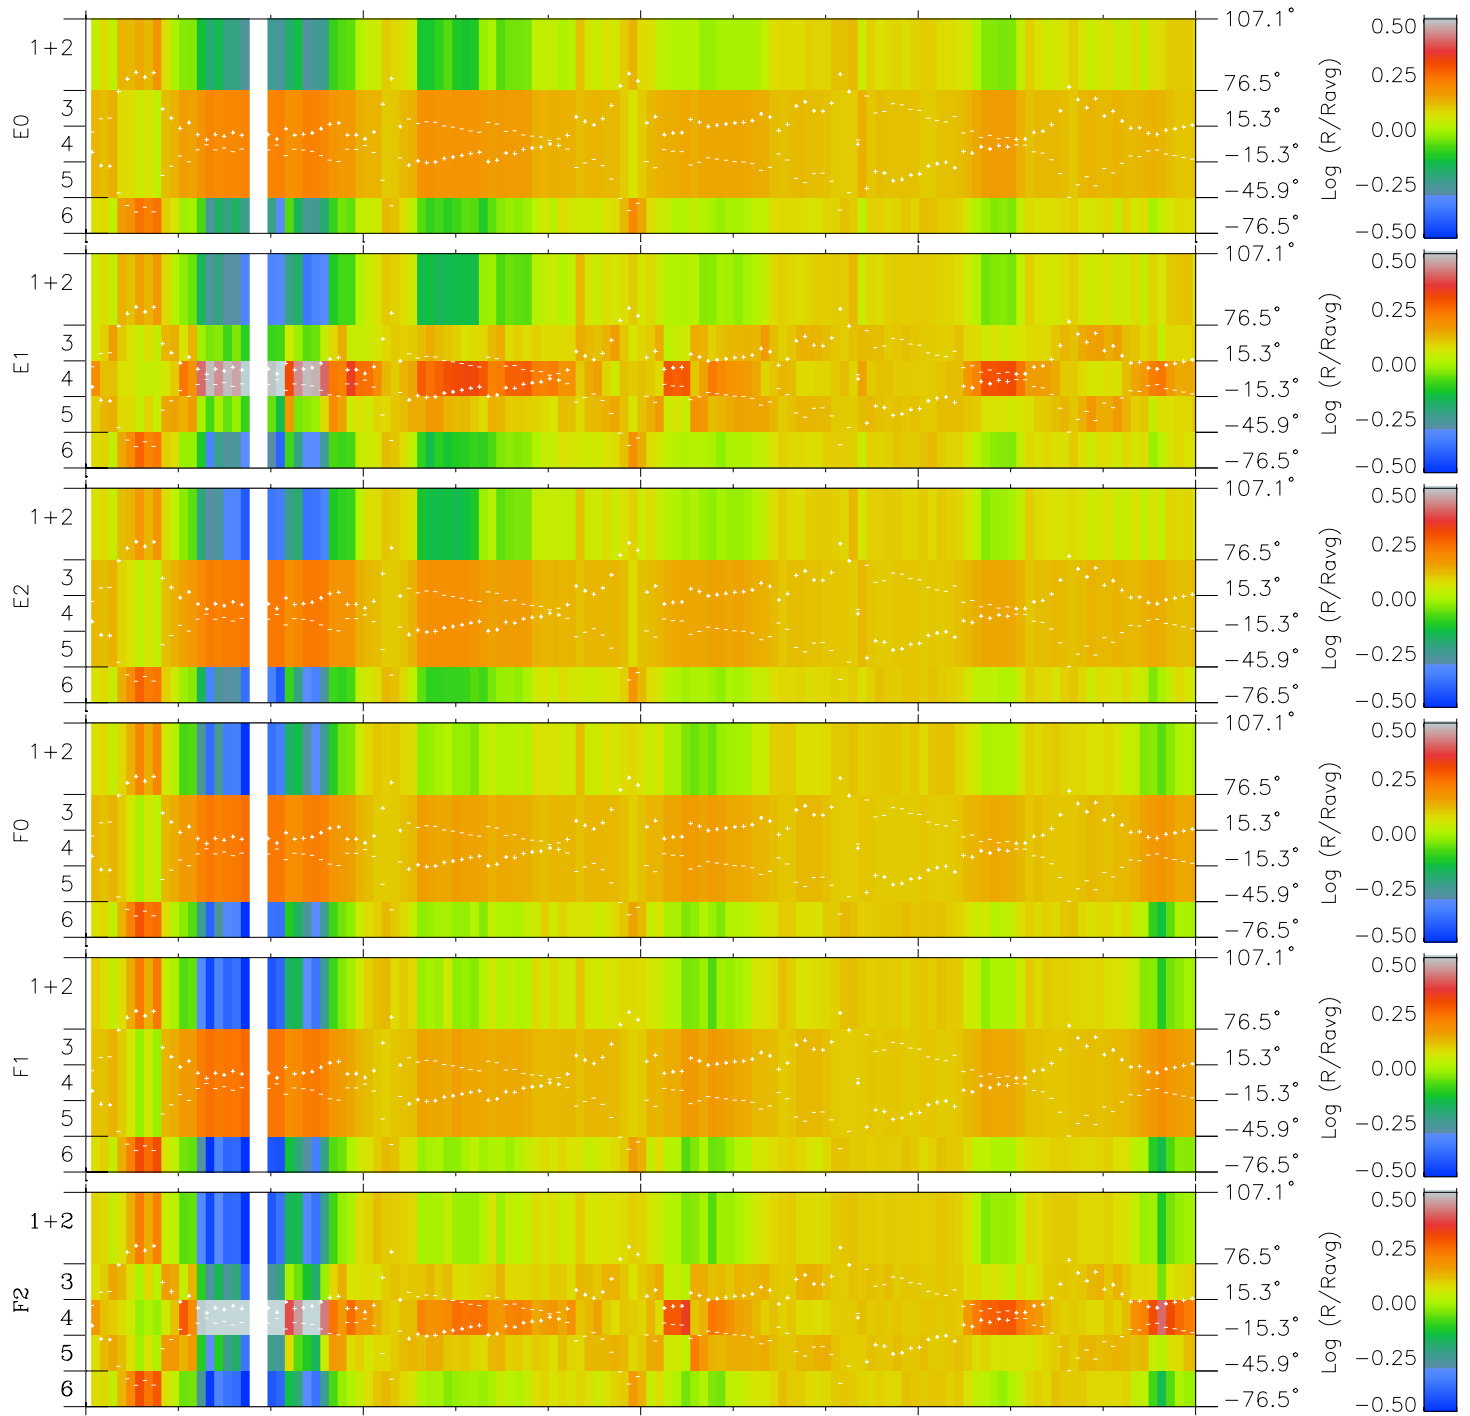

# Galileo EPD Real Elevation Anisotropies 99128

Software Version: RTELEV\_MEAN V 1.20  
 Data Production: 06-03-00  
 Plot Production: Sun Sep 16 21:28:13 2001  
 Color File: wondr3  
 Geofactor File: 1.1

00:00:00 1999-128	128-06	128-12	128-18	00:00:00 1999-129	X JSE( $R_j$ )
+	+	+	+	+	
-15.30	-16.88	-18.42	-19.94	-21.44	Y JSE( $R_j$ )
43.85	45.15	46.38	47.56	48.68	Z JSE( $R_j$ )
-0.50	-0.46	-0.43	-0.39	-0.35	

- ◇ = Jupiter look direction
- = Corotation look direction