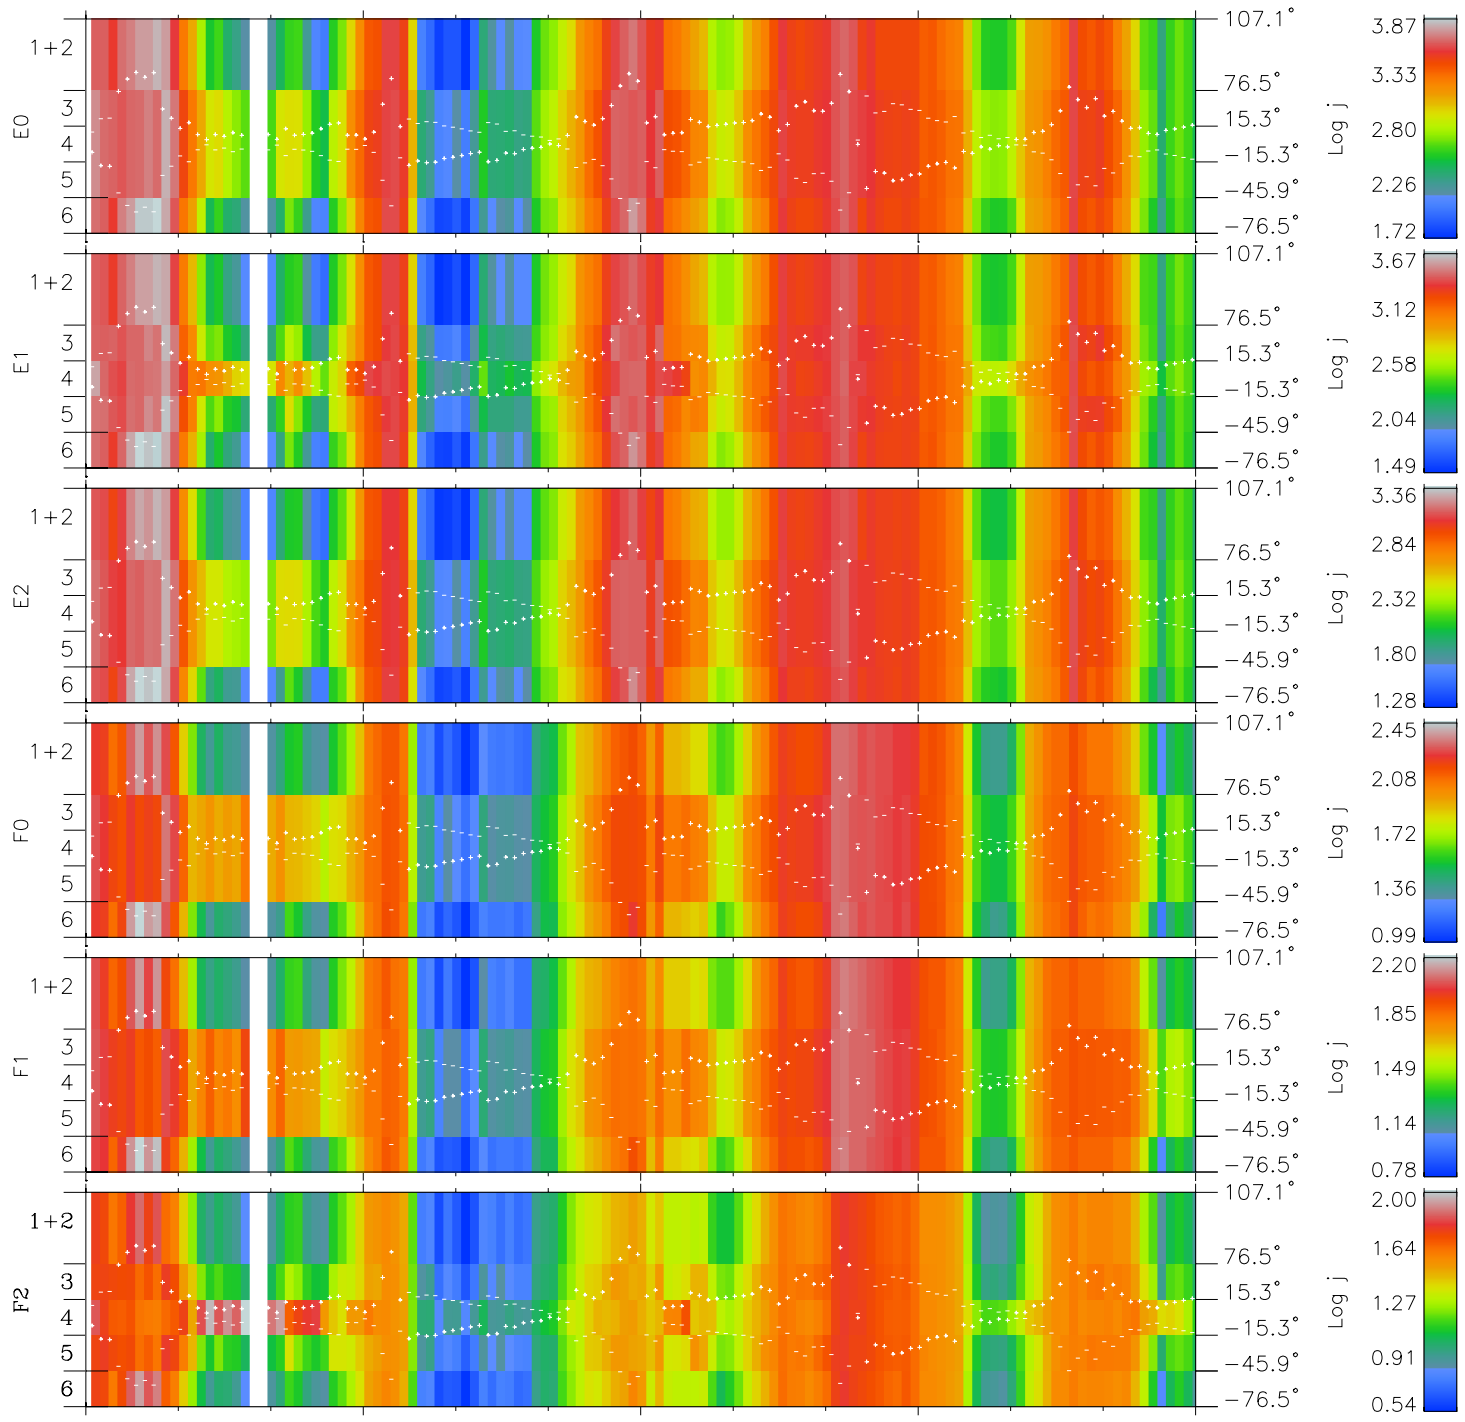

Galileo EPD Real Elevation Anisotropies 99128

Software Version: RTELEV_FLUX V 1.20
Data Production: 06-03-00
Plot Production: Sun Sep 16 21:28:24 2001
Color File: wondr3
Geofactor File: 1.1

00:00:00 1999-128	128-06	128-12	128-18	00:00:00 1999-129	
+	+	+	+	+	X JSE(R _j)
-15.30	-16.88	-18.42	-19.94	-21.44	Y JSE(R _j)
43.85	45.15	46.38	47.56	48.68	Z JSE(R _j)
-0.50	-0.46	-0.43	-0.39	-0.35	

- ◇ = Jupiter look direction
- = Corotation look direction