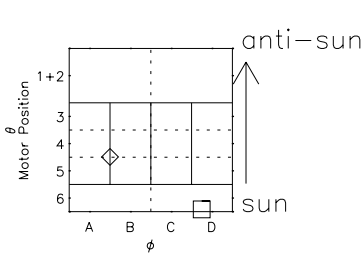

Galileo EPD Real Elevation Anisotropies 99128

Software Version: RTELEV_FLUX V 1.20
Data Production: 06-03-00
Plot Production: Sun Sep 16 21:28:24 2001
Color File: wondr3
Geofactor File: 1.1

00:00:00 1999-128	128-06	128-12	128-18	00:00:00 1999-129	
+	+	+	+	+	X JSE(R _j)
-15.30	-16.88	-18.42	-19.94	-21.44	Y JSE(R _j)
43.85	45.15	46.38	47.56	48.68	Z JSE(R _j)
-0.50	-0.46	-0.43	-0.39	-0.35	

- ◇ = Jupiter look direction
- = Corotation look direction