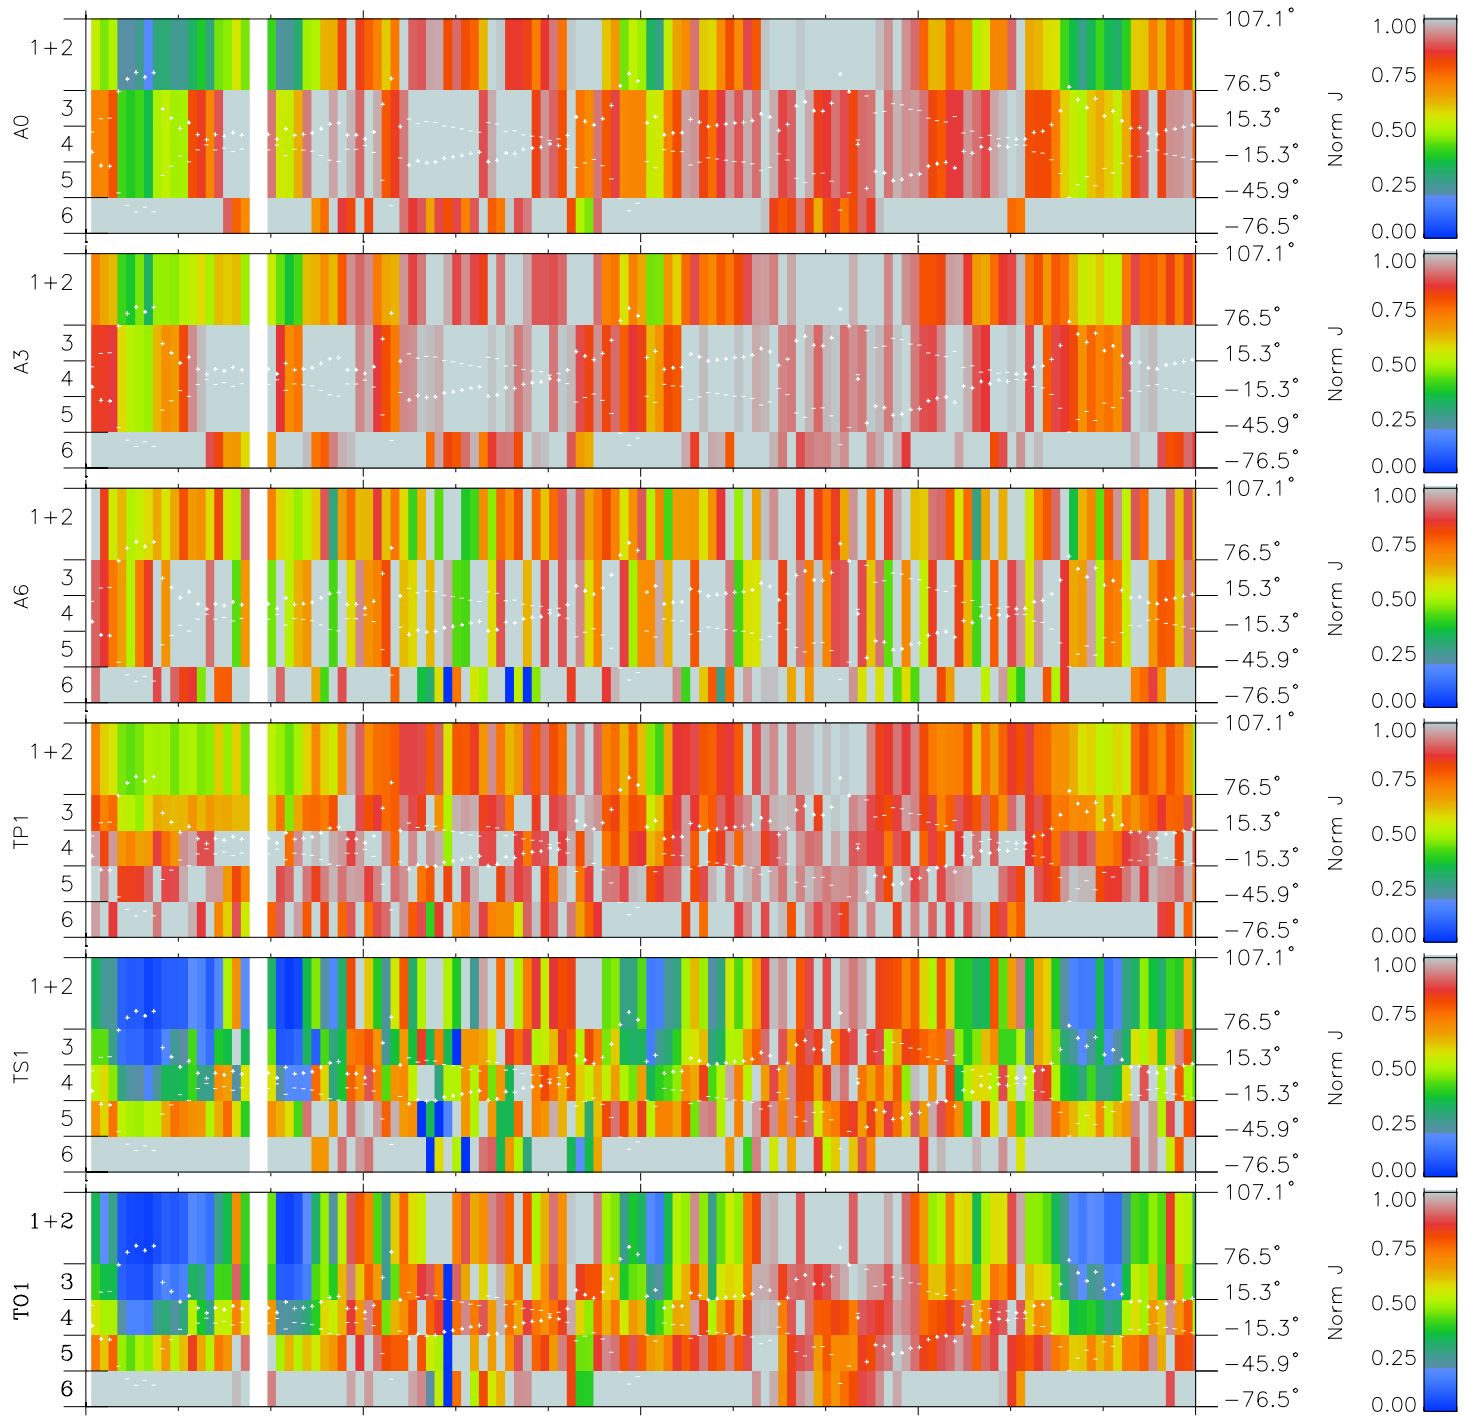

Galileo EPD Real Elevation Anisotropies 99128

Software Version: RTELEV_NORM V 1.20
 Data Production: 06-03-00
 Plot Production: Sun Sep 16 21:28:30 2001
 Color File: wondr3
 Geofactor File: 1.1

00:00:00 1999-128	128-06	128-12	128-18	00:00:00 1999-129	
+	+	+	+	+	
-15.30	-16.88	-18.42	-19.94	-21.44	X JSE(R _j)
43.85	45.15	46.38	47.56	48.68	Y JSE(R _j)
-0.50	-0.46	-0.43	-0.39	-0.35	Z JSE(R _j)

- ◇ = Jupiter look direction
- = Corotation look direction