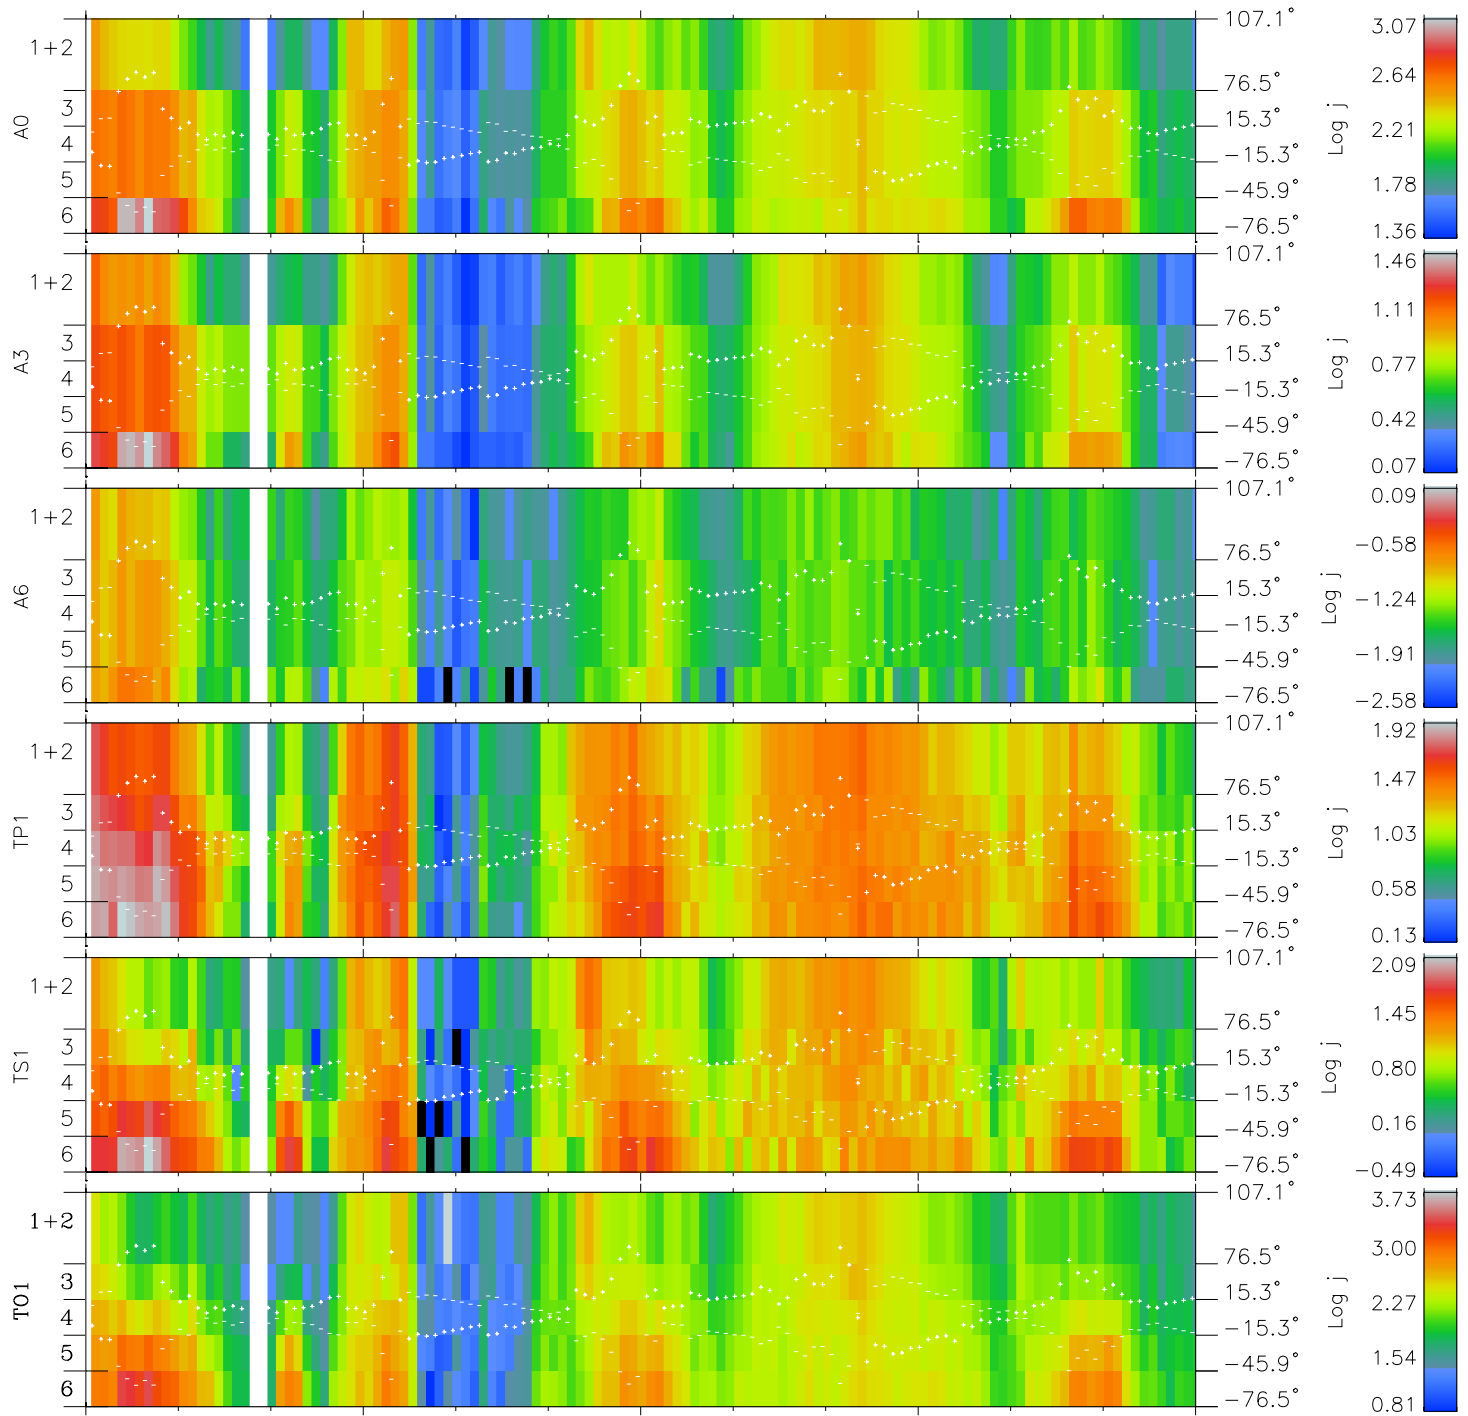

# Galileo EPD Real Elevation Anisotropies 99128

Software Version: RTELEV\_FLUX V 1.20  
Data Production: 06-03-00  
Plot Production: Sun Sep 16 21:28:19 2001  
Color File: wondr3  
Geofactor File: 1.1

00:00:00 1999-128	128-06	128-12	128-18	00:00:00 1999-129	X JSE(R <sub>j</sub> )
+	+	+	+	+	Y JSE(R <sub>j</sub> )
-15.30	-16.88	-18.42	-19.94	-21.44	Z JSE(R <sub>j</sub> )
43.85	45.15	46.38	47.56	48.68	
-0.50	-0.46	-0.43	-0.39	-0.35	

- ◇ = Jupiter look direction
- = Corotation look direction