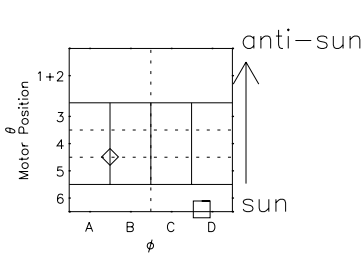

# Galileo EPD Real Elevation Anisotropies 99128

Software Version: RTELEV\_FLUX V 1.20  
Data Production: 06-03-00  
Plot Production: Sun Sep 16 21:28:19 2001  
Color File: wondr3  
Geofactor File: 1.1

00:00:00 1999-128	128-06	128-12	128-18	00:00:00 1999-129	X JSE(R <sub>j</sub> )
+	+	+	+	+	Y JSE(R <sub>j</sub> )
-15.30	-16.88	-18.42	-19.94	-21.44	Z JSE(R <sub>j</sub> )
43.85	45.15	46.38	47.56	48.68	
-0.50	-0.46	-0.43	-0.39	-0.35	

- ◇ = Jupiter look direction
- = Corotation look direction