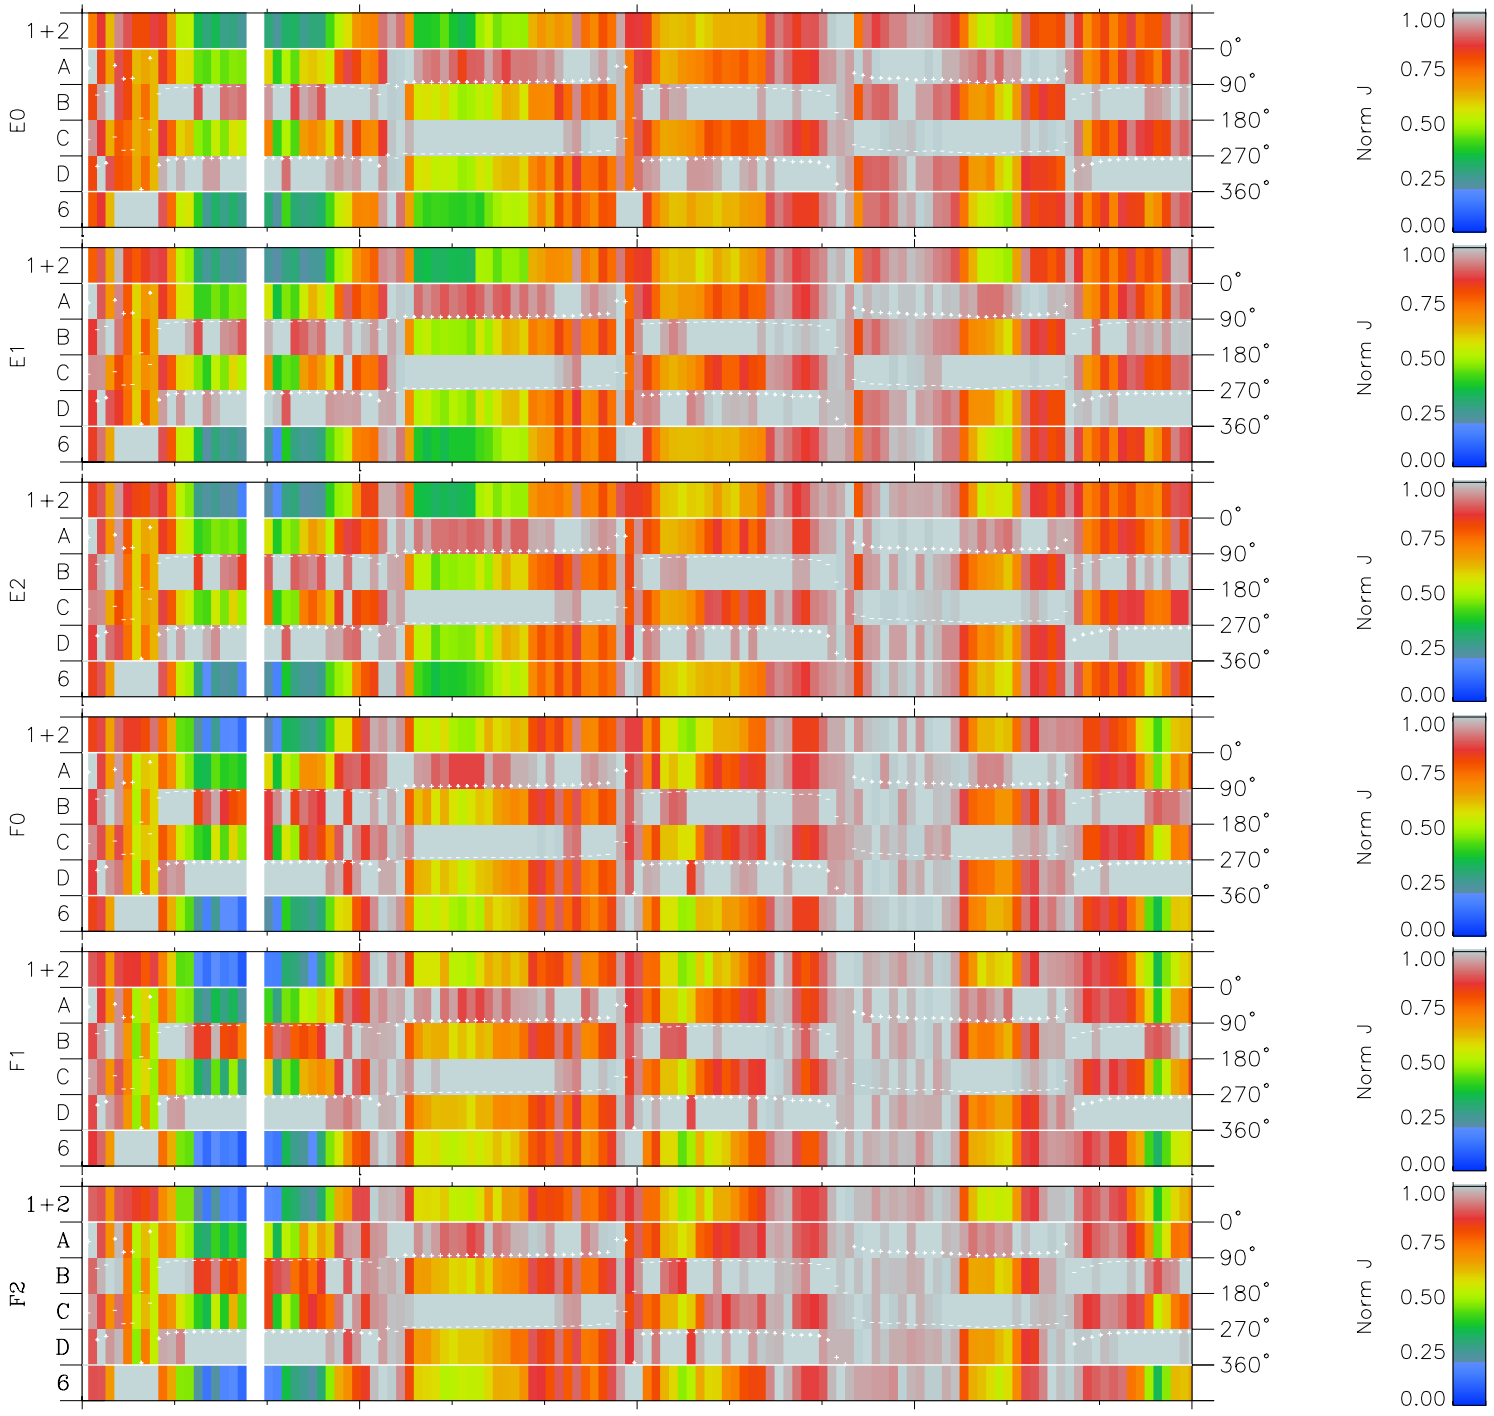

Galileo EPD Real Time Azimuth Anisotropies 99128

Software Version: RTAZIM_NORM V 1.20
 Data Production: 06-03-00
 Plot Production: Sun Sep 16 21:29:06 2001
 Color File: wondr3
 Geofactor File: 1.1

00:00:00 1999-128	128-06	128-12	128-18	00:00:00 1999-129	
+	+	+	+	+	X JSE(R _j)
-15.30	-16.88	-18.42	-19.94	-21.44	Y JSE(R _j)
43.85	45.15	46.38	47.56	48.68	Z JSE(R _j)
-0.50	-0.46	-0.43	-0.39	-0.35	

◇ = Jupiter look direction
 □ = Corotation look direction