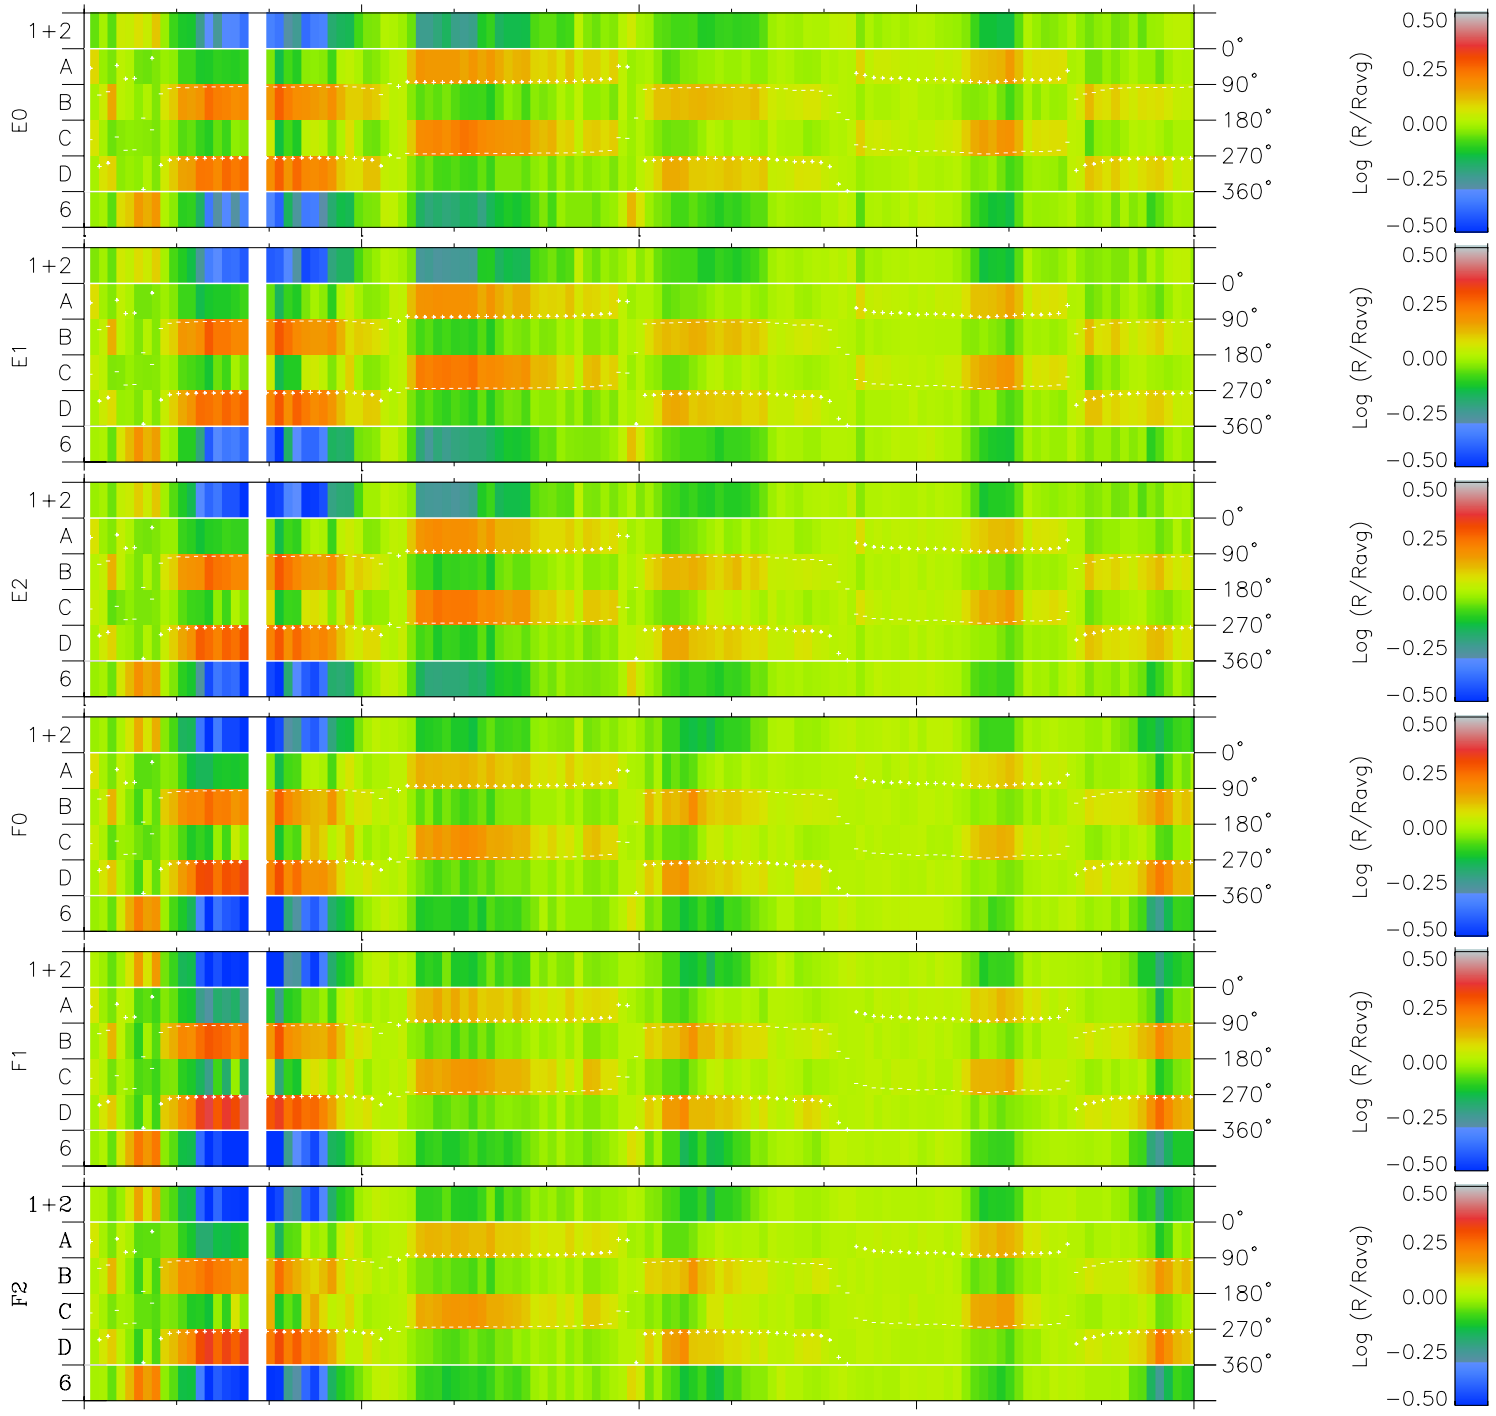

Galileo EPD Real Time Azimuth Anisotropies 99128

Software Version: RTAZIM_MEAN V 1.20
Data Production: 06-03-00
Plot Production: Sun Sep 16 21:28:46 2001
Color File: wondr3
Geofactor File: 1.1

00:00:00 1999-128	128-06	128-12	128-18	00:00:00 1999-129	
+	+	+	+	+	X JSE(R _j)
-15.30	-16.88	-18.42	-19.94	-21.44	Y JSE(R _j)
43.85	45.15	46.38	47.56	48.68	Z JSE(R _j)
-0.50	-0.46	-0.43	-0.39	-0.35	

- ◇ = Jupiter look direction
- = Corotation look direction