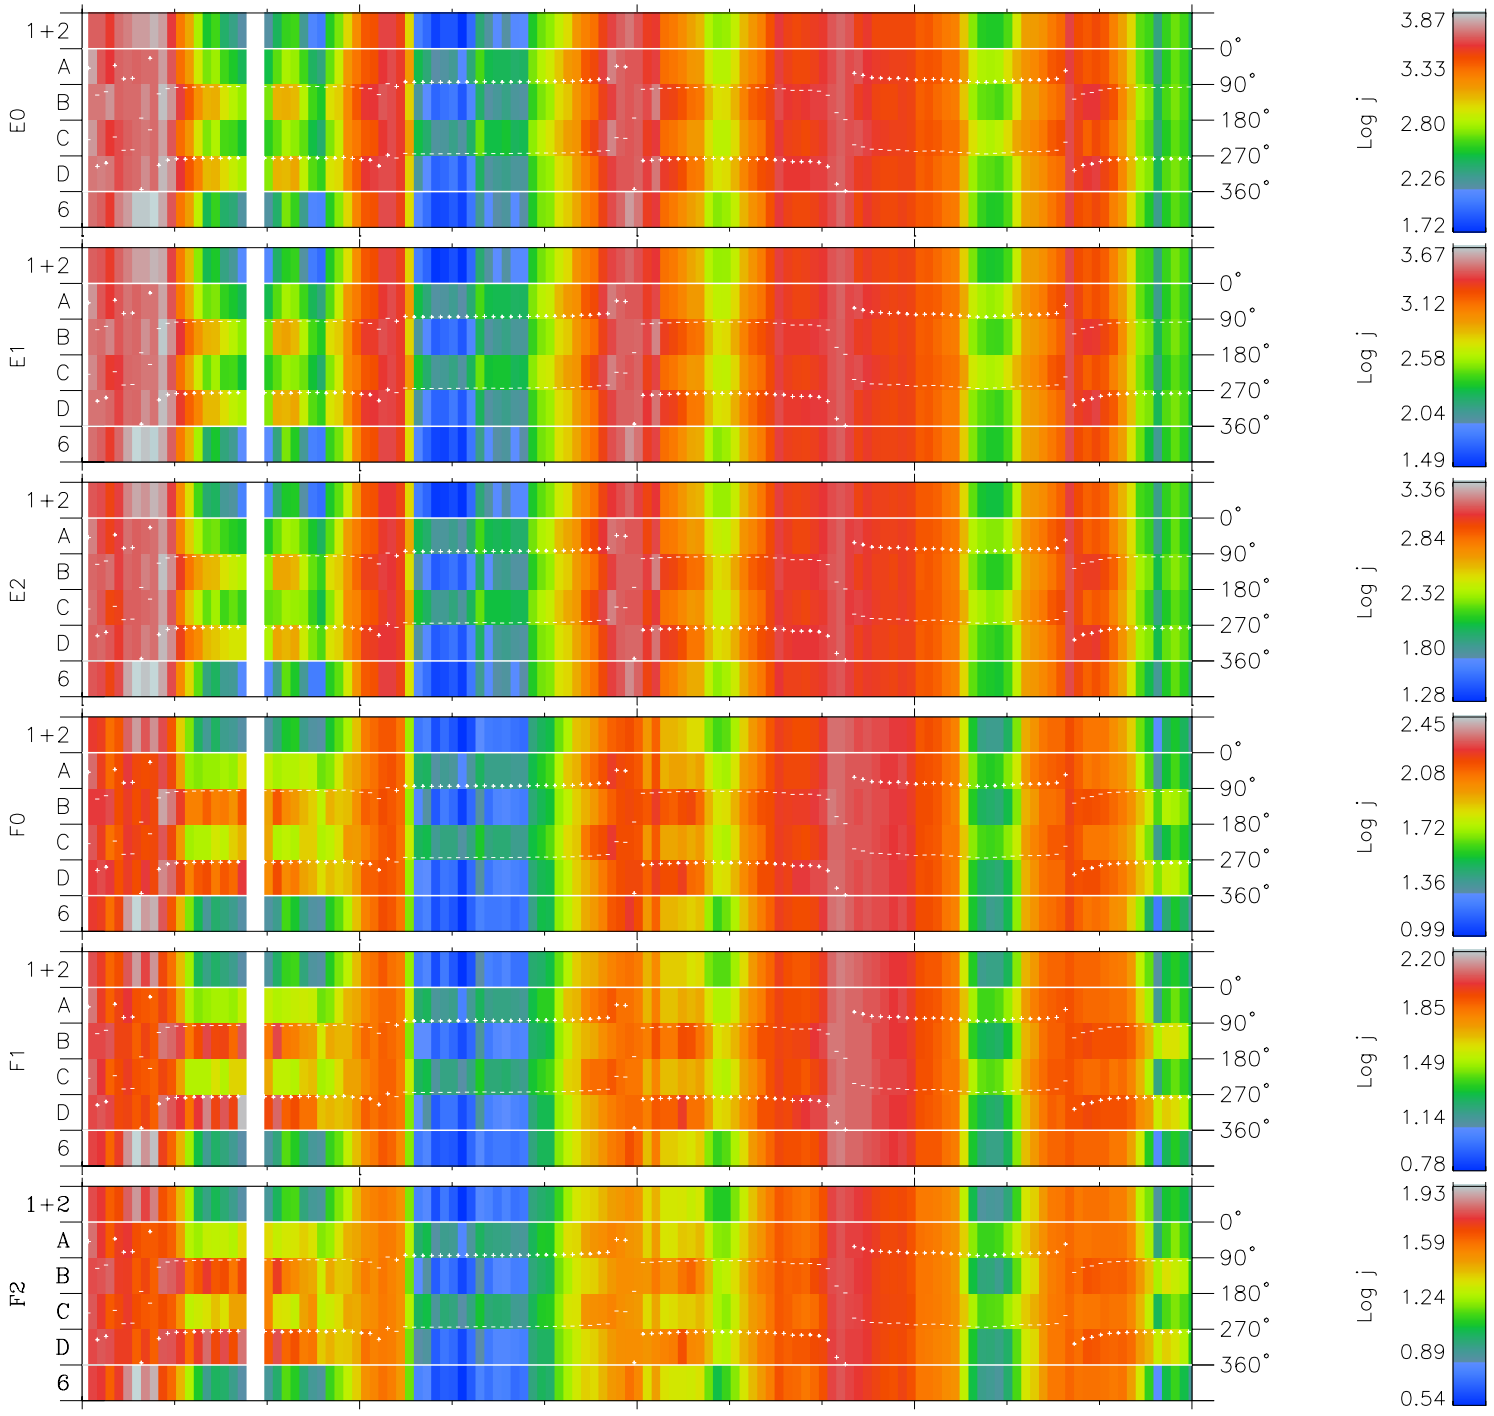

# Galileo EPD Real Time Azimuth Anisotropies 99128

Software Version: RTAZIM\_FLUX V 1.20  
 Data Production: 06-03-00  
 Plot Production: Sun Sep 16 21:28:56 2001  
 Color File: wondr3  
 Geofactor File: 1.1

00:00:00 1999-128	128-06	128-12	128-18	00:00:00 1999-129	
+	+	+	+	+	X JSE(R <sub>j</sub> )
-15.30	-16.88	-18.42	-19.94	-21.44	Y JSE(R <sub>j</sub> )
43.85	45.15	46.38	47.56	48.68	Z JSE(R <sub>j</sub> )
-0.50	-0.46	-0.43	-0.39	-0.35	

- ◇ = Jupiter look direction
- = Corotation look direction