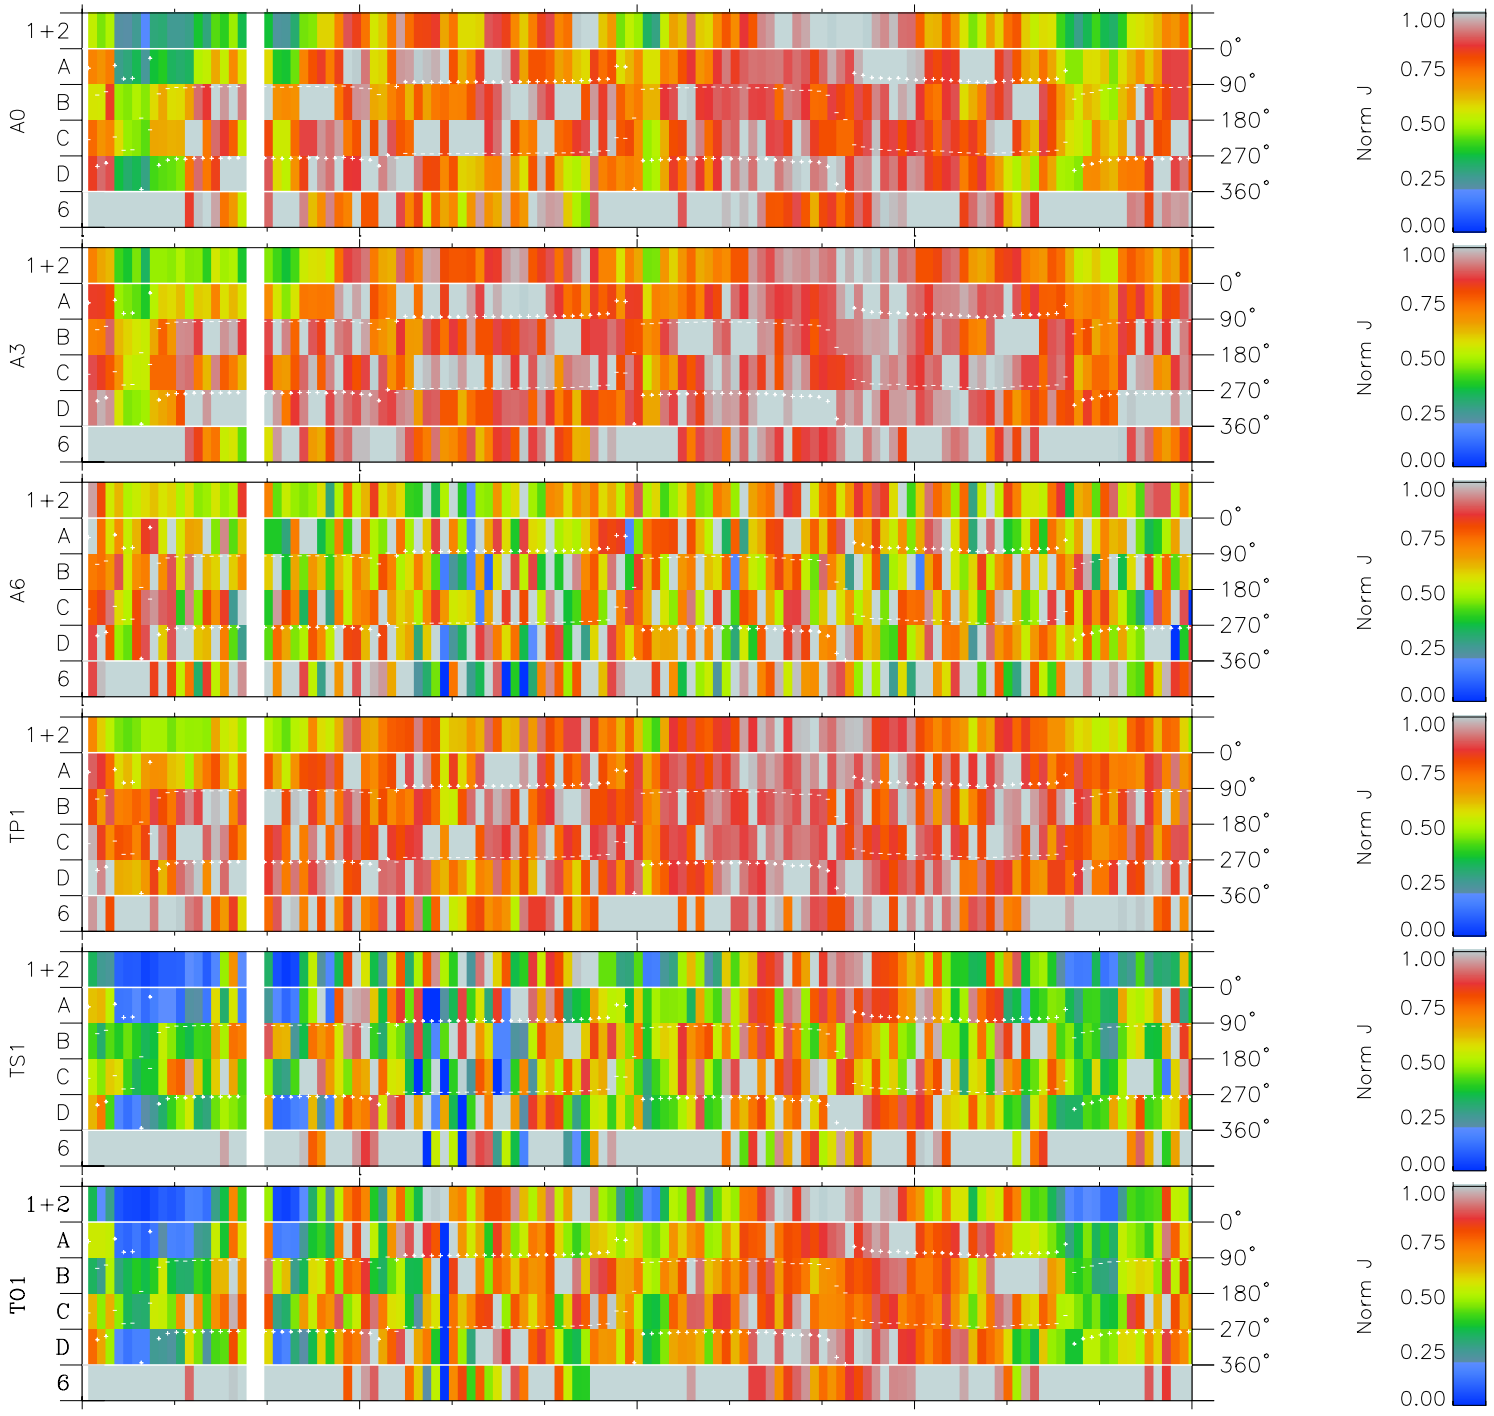

# Galileo EPD Real Time Azimuth Anisotropies 99128

Software Version: RTAZIM\_NORM V 1.20  
Data Production: 06-03-00  
Plot Production: Sun Sep 16 21:29:01 2001  
Color File: wondr3  
Geofactor File: 1.1

00:00:00 1999-128	128-06	128-12	128-18	00:00:00 1999-129	
+	+	+	+	+	X JSE(R <sub>j</sub> )
-15.30	-16.88	-18.42	-19.94	-21.44	Y JSE(R <sub>j</sub> )
43.85	45.15	46.38	47.56	48.68	Z JSE(R <sub>j</sub> )
-0.50	-0.46	-0.43	-0.39	-0.35	

- ◇ = Jupiter look direction
- = Corotation look direction