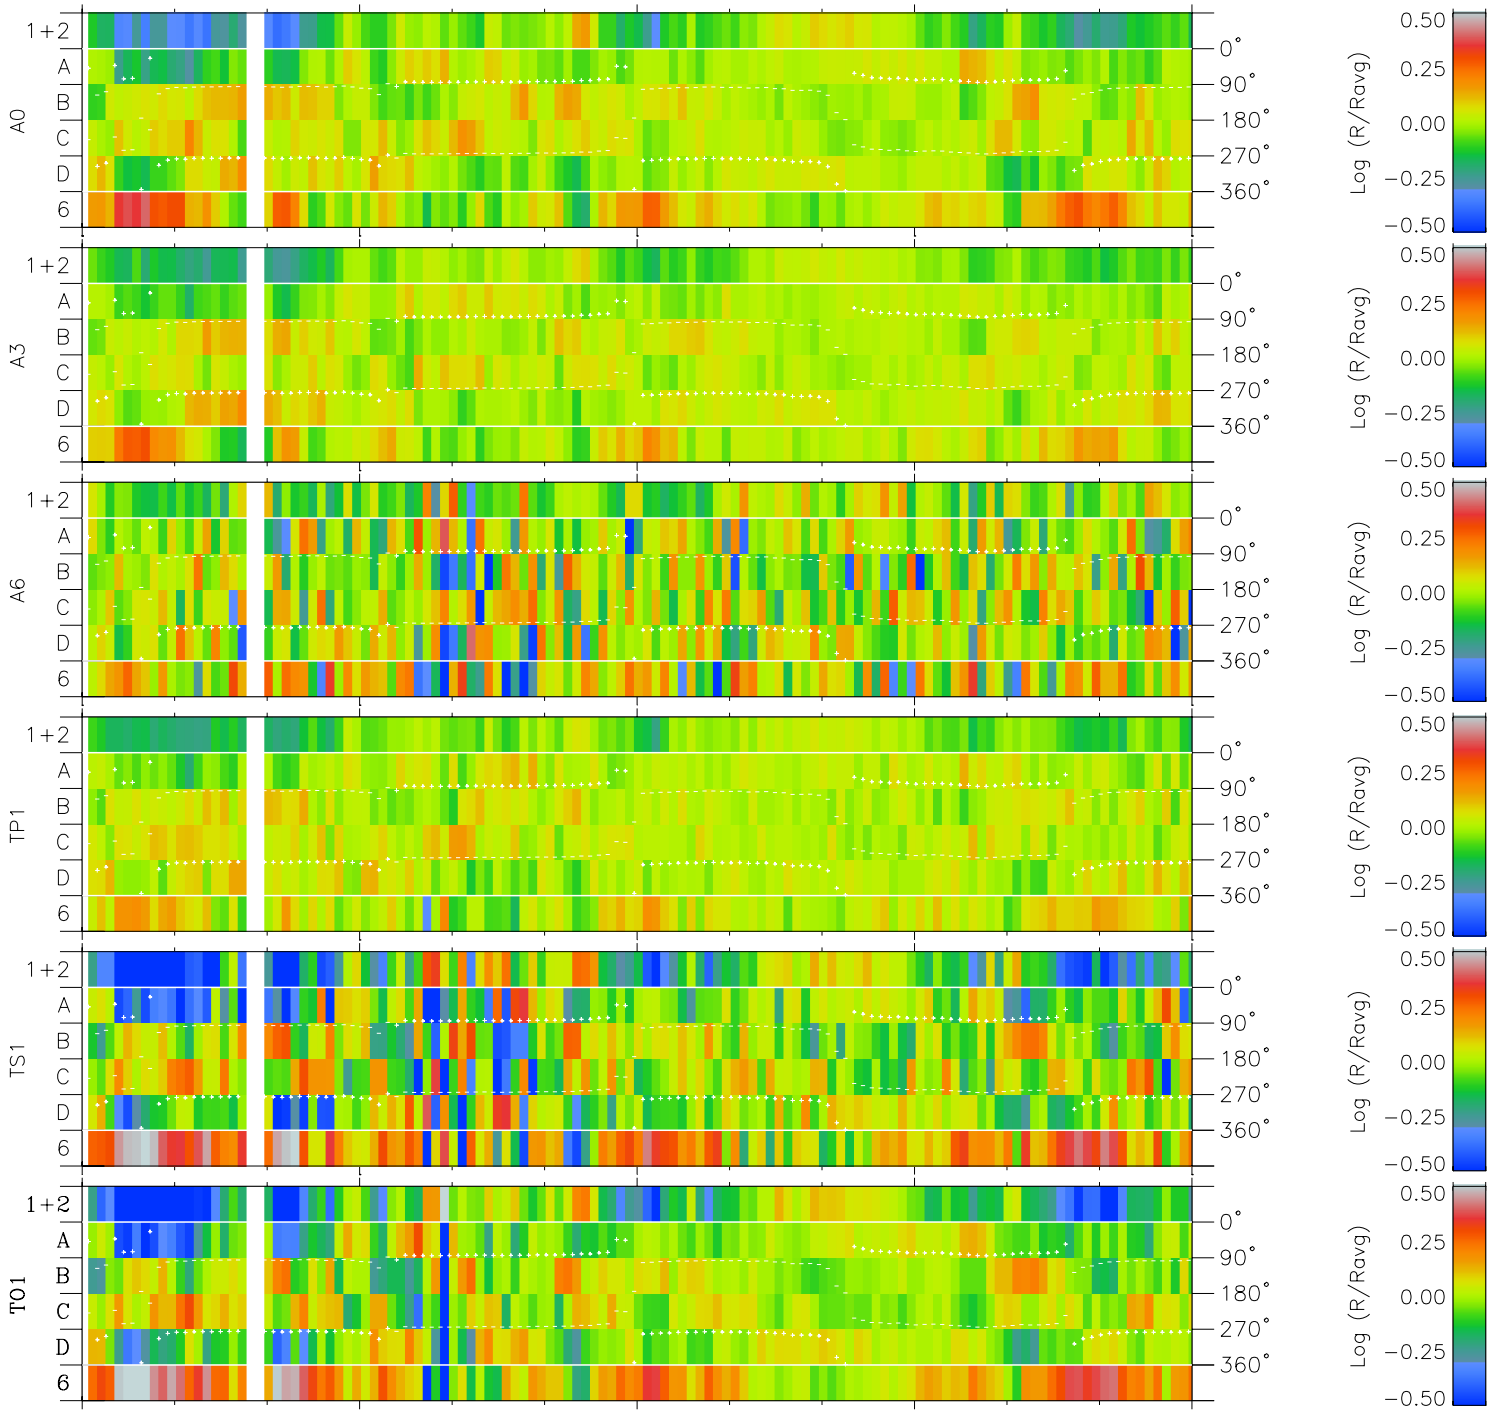

Galileo EPD Real Time Azimuth Anisotropies 99128

Software Version: RTAZIM_MEAN V 1.20
 Data Production: 06-03-00
 Plot Production: Sun Sep 16 21:28:41 2001
 Color File: wondr3
 Geofactor File: 1.1

00:00:00 1999-128	128-06	128-12	128-18	00:00:00 1999-129	
+	+	+	+	+	X $\text{JSE}(R_j)$
-15.30	-16.88	-18.42	-19.94	-21.44	Y $\text{JSE}(R_j)$
43.85	45.15	46.38	47.56	48.68	Z $\text{JSE}(R_j)$
-0.50	-0.46	-0.43	-0.39	-0.35	

◇ = Jupiter look direction
 □ = Corotation look direction