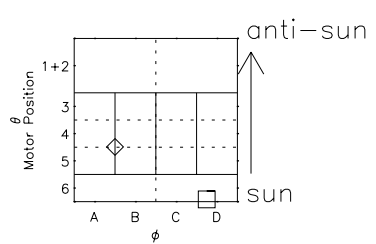

Galileo EPD Real Time Azimuth Anisotropies 99128

Software Version: RTAZIM_MEAN V 1.20
 Data Production: 06-03-00
 Plot Production: Sun Sep 16 21:28:41 2001
 Color File: wondr3
 Geofactor File: 1.1

00:00:00 1999-128	128-06	128-12	128-18	00:00:00 1999-129	
+	+	+	+	+	X $\text{JSE}(R_j)$
-15.30	-16.88	-18.42	-19.94	-21.44	Y $\text{JSE}(R_j)$
43.85	45.15	46.38	47.56	48.68	Z $\text{JSE}(R_j)$
-0.50	-0.46	-0.43	-0.39	-0.35	

◇ = Jupiter look direction
 □ = Corotation look direction