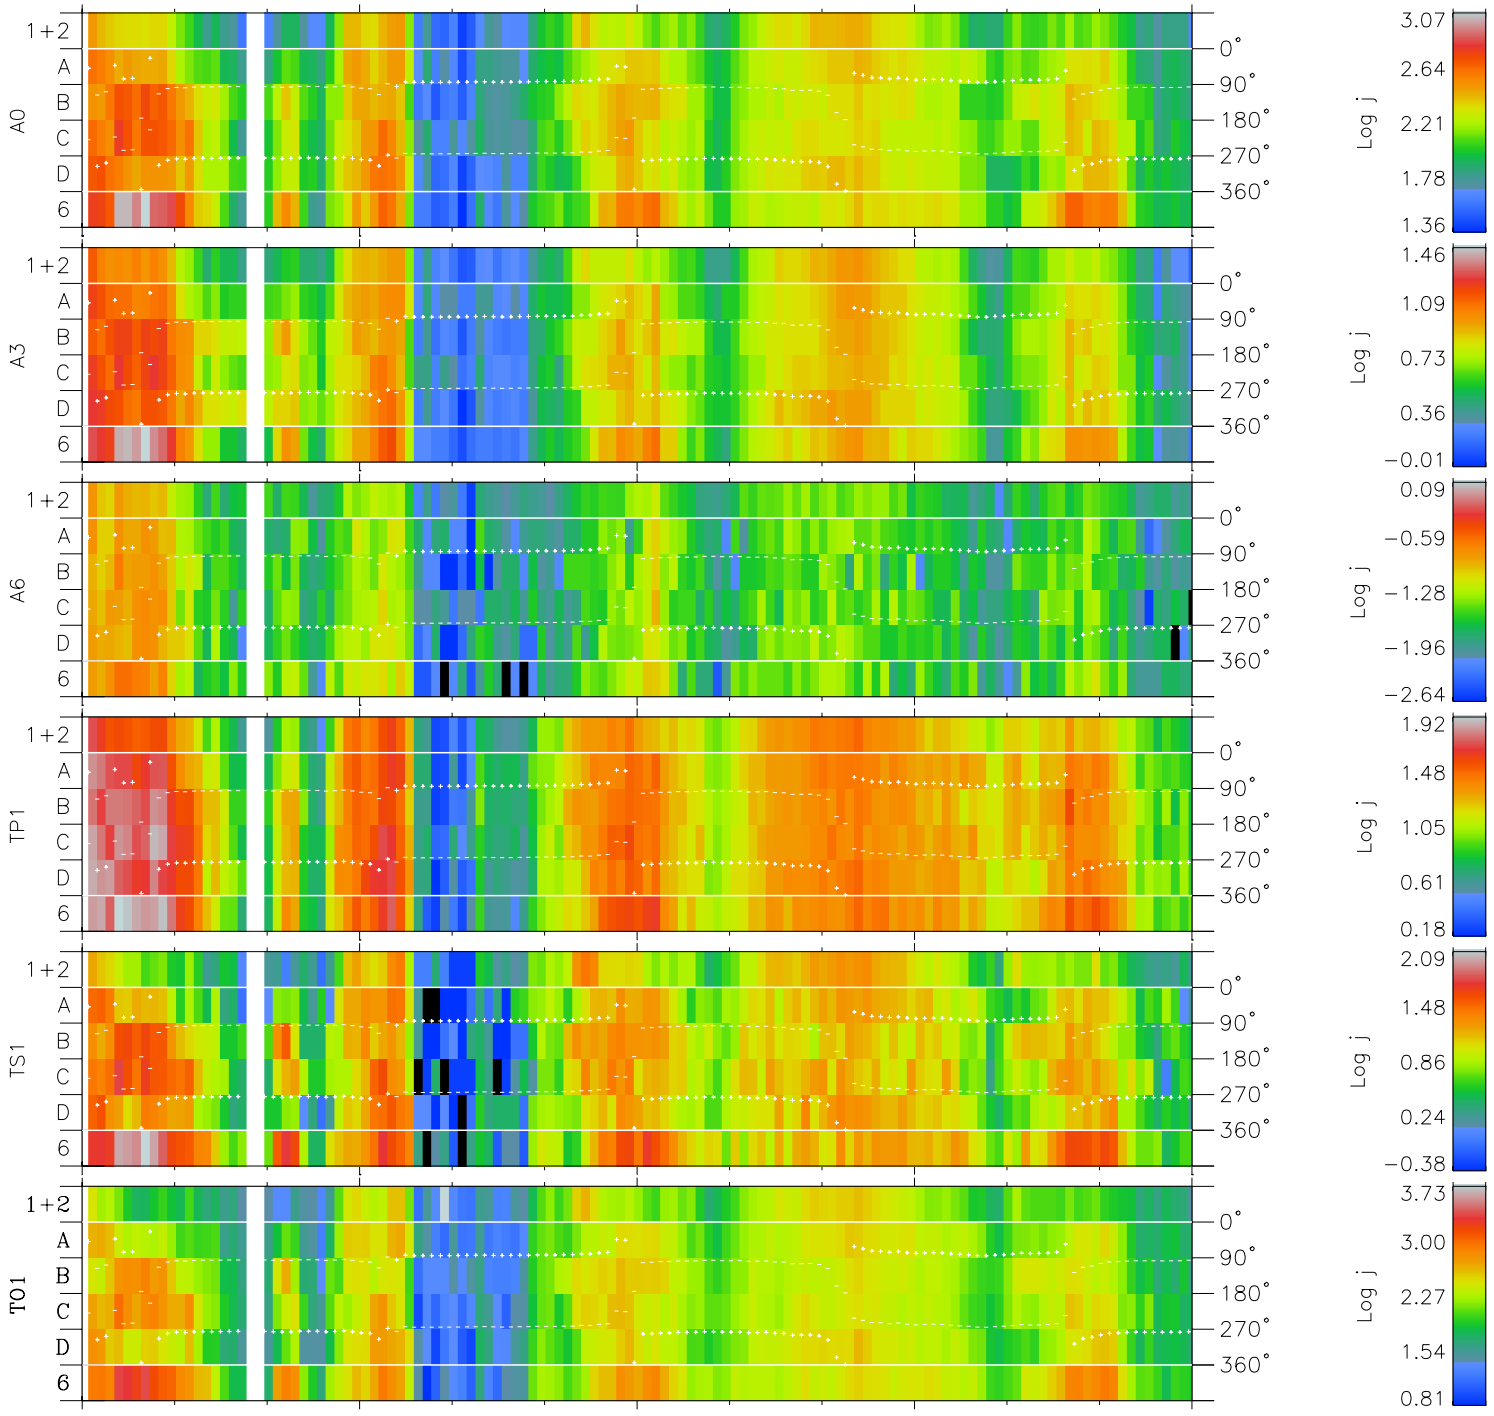

Galileo EPD Real Time Azimuth Anisotropies 99128

Software Version: RTAZIM_FLUX V 1.20
Data Production: 06-03-00
Plot Production: Sun Sep 16 21:28:52 2001
Color File: wondr3
Geofactor File: 1.1

00:00:00 1999-128	128-06	128-12	128-18	00:00:00 1999-129	
+	+	+	+	+	X JSE(R _j)
-15.30	-16.88	-18.42	-19.94	-21.44	Y JSE(R _j)
43.85	45.15	46.38	47.56	48.68	Z JSE(R _j)
-0.50	-0.46	-0.43	-0.39	-0.35	

- ◇ = Jupiter look direction
- = Corotation look direction