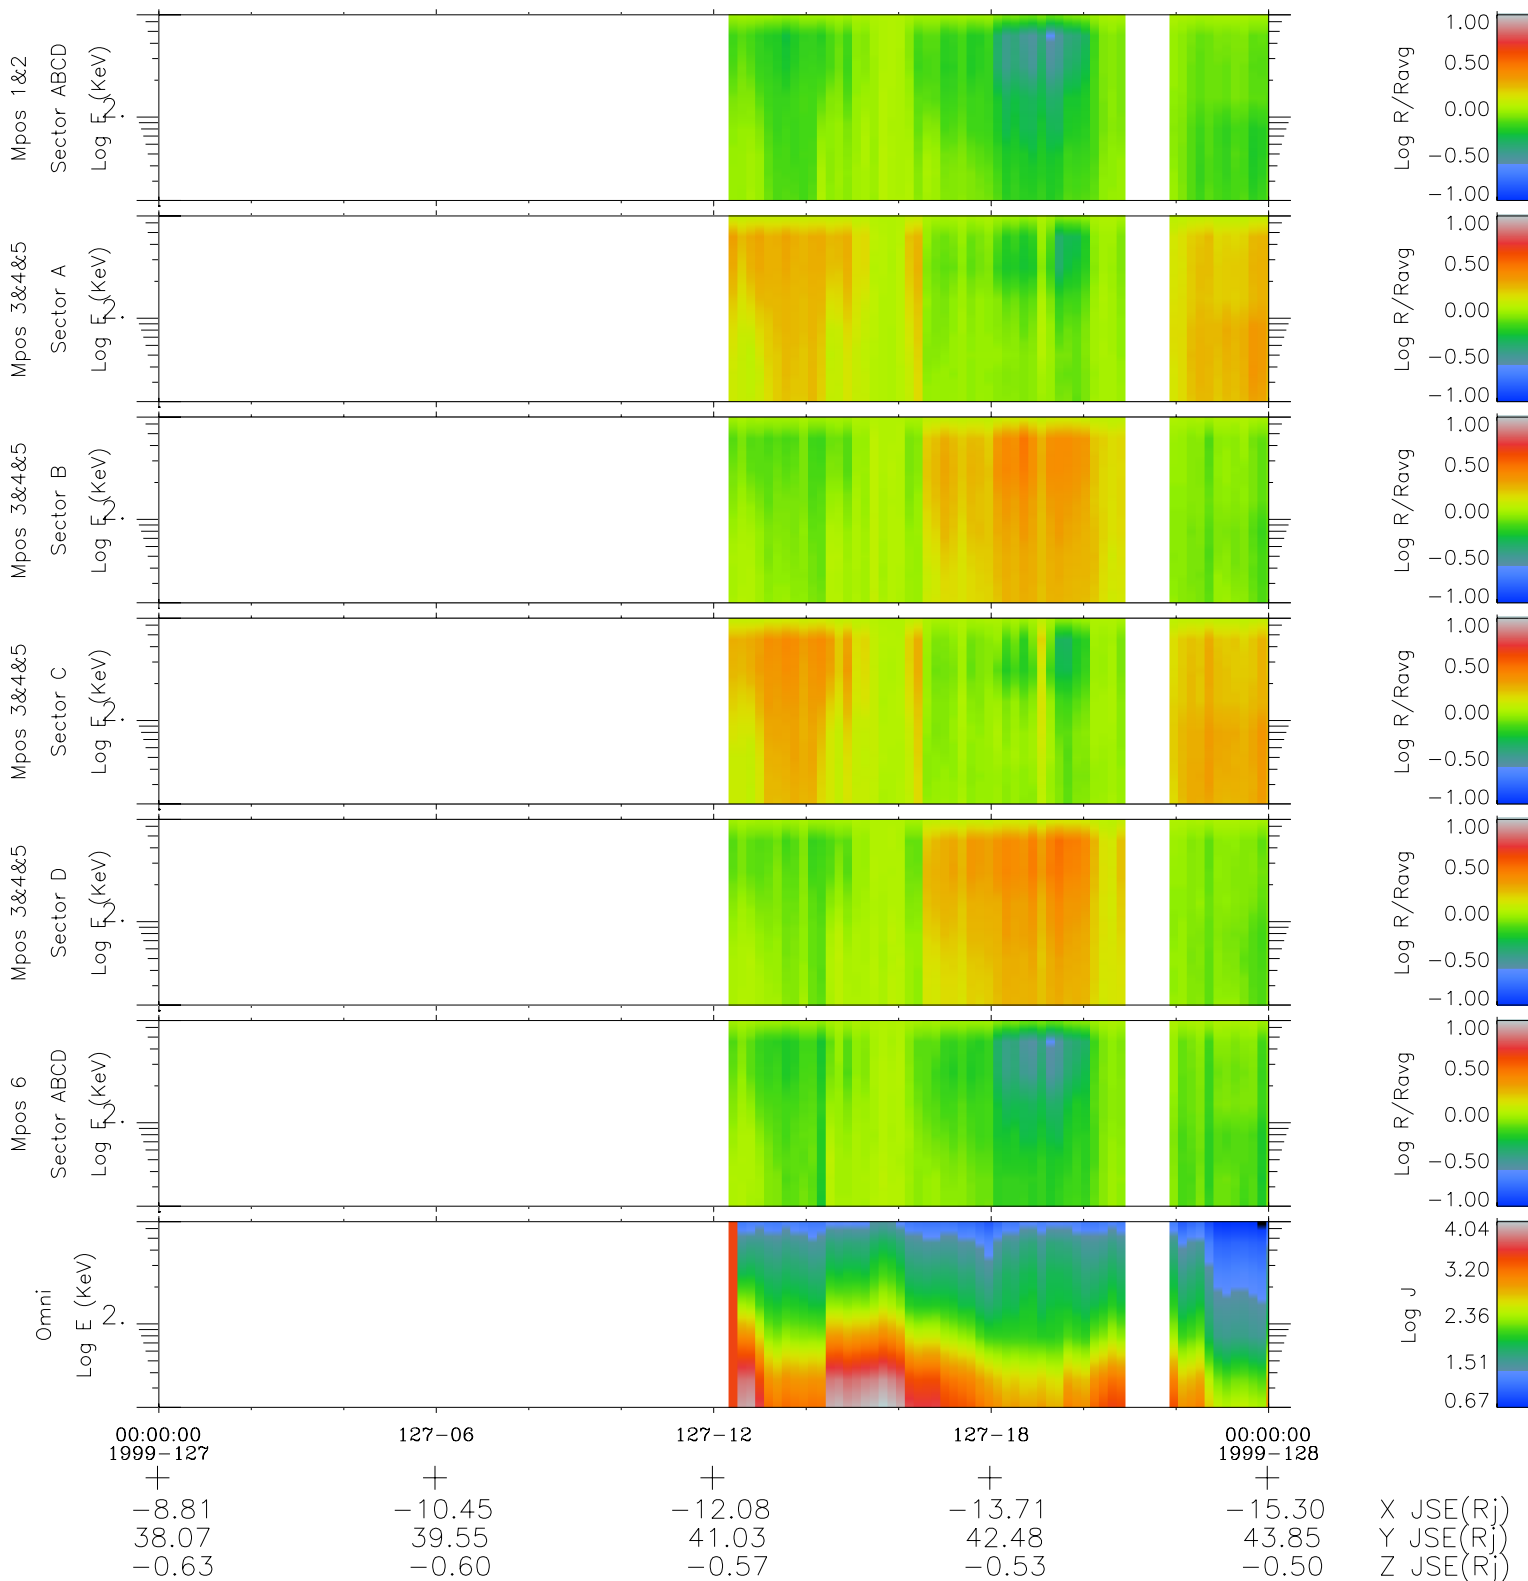

Galileo EPD Real Time R6 Electrons Spectra 99127

Software Version: RTSPEC_R6 V 1.20
 Data Production: 06-03-00
 Plot Production: Sun Sep 16 21:20:21 2001
 Color File: wondr3
 Geofactor File: 1.1

- ◇ = Jupiter look direction
- = Corotation look direction