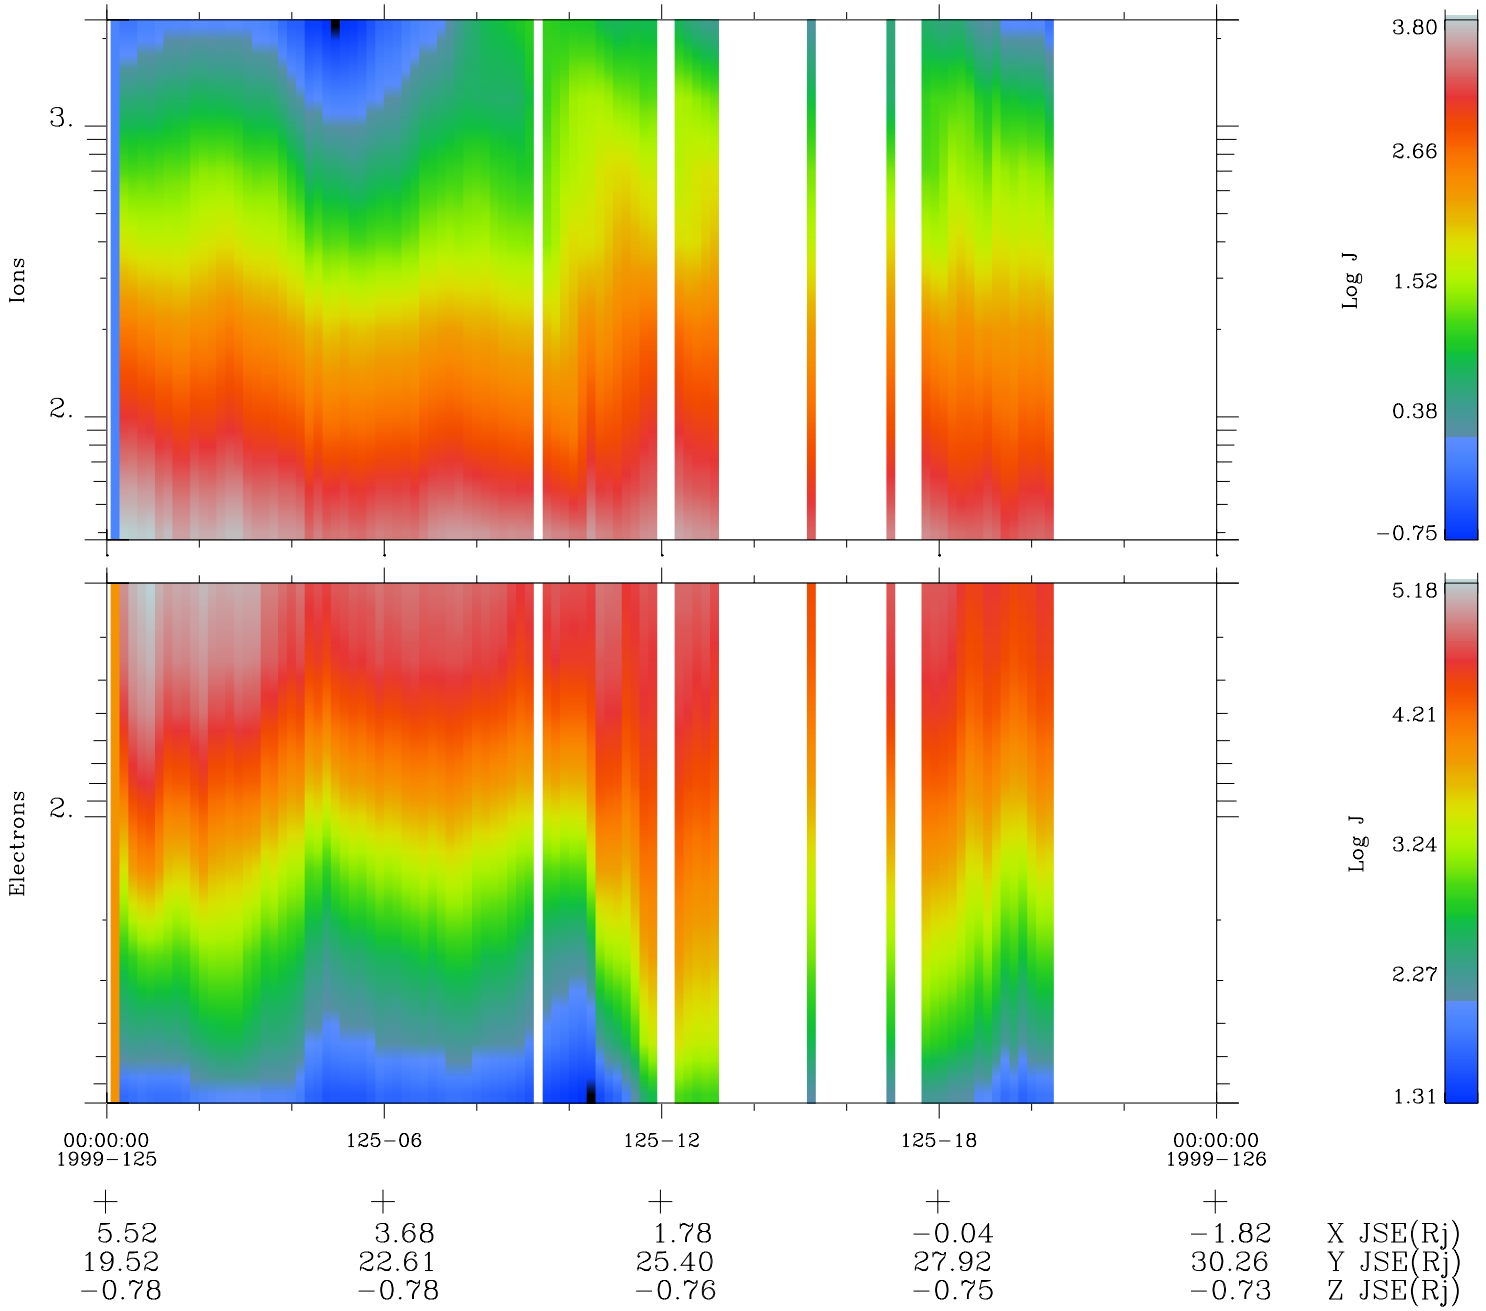

Galileo EPD Real Time Omni Spectrum 99125

Software Version: RTSPEC_OMNI V 1.20
 Data Production: 06-03-00
 Plot Production: Sun Sep 16 21:13:12 2001
 Color File: wondr3
 Geofactor File: 1.1

◇ = Jupiter look direction
 □ = Corotation look direction