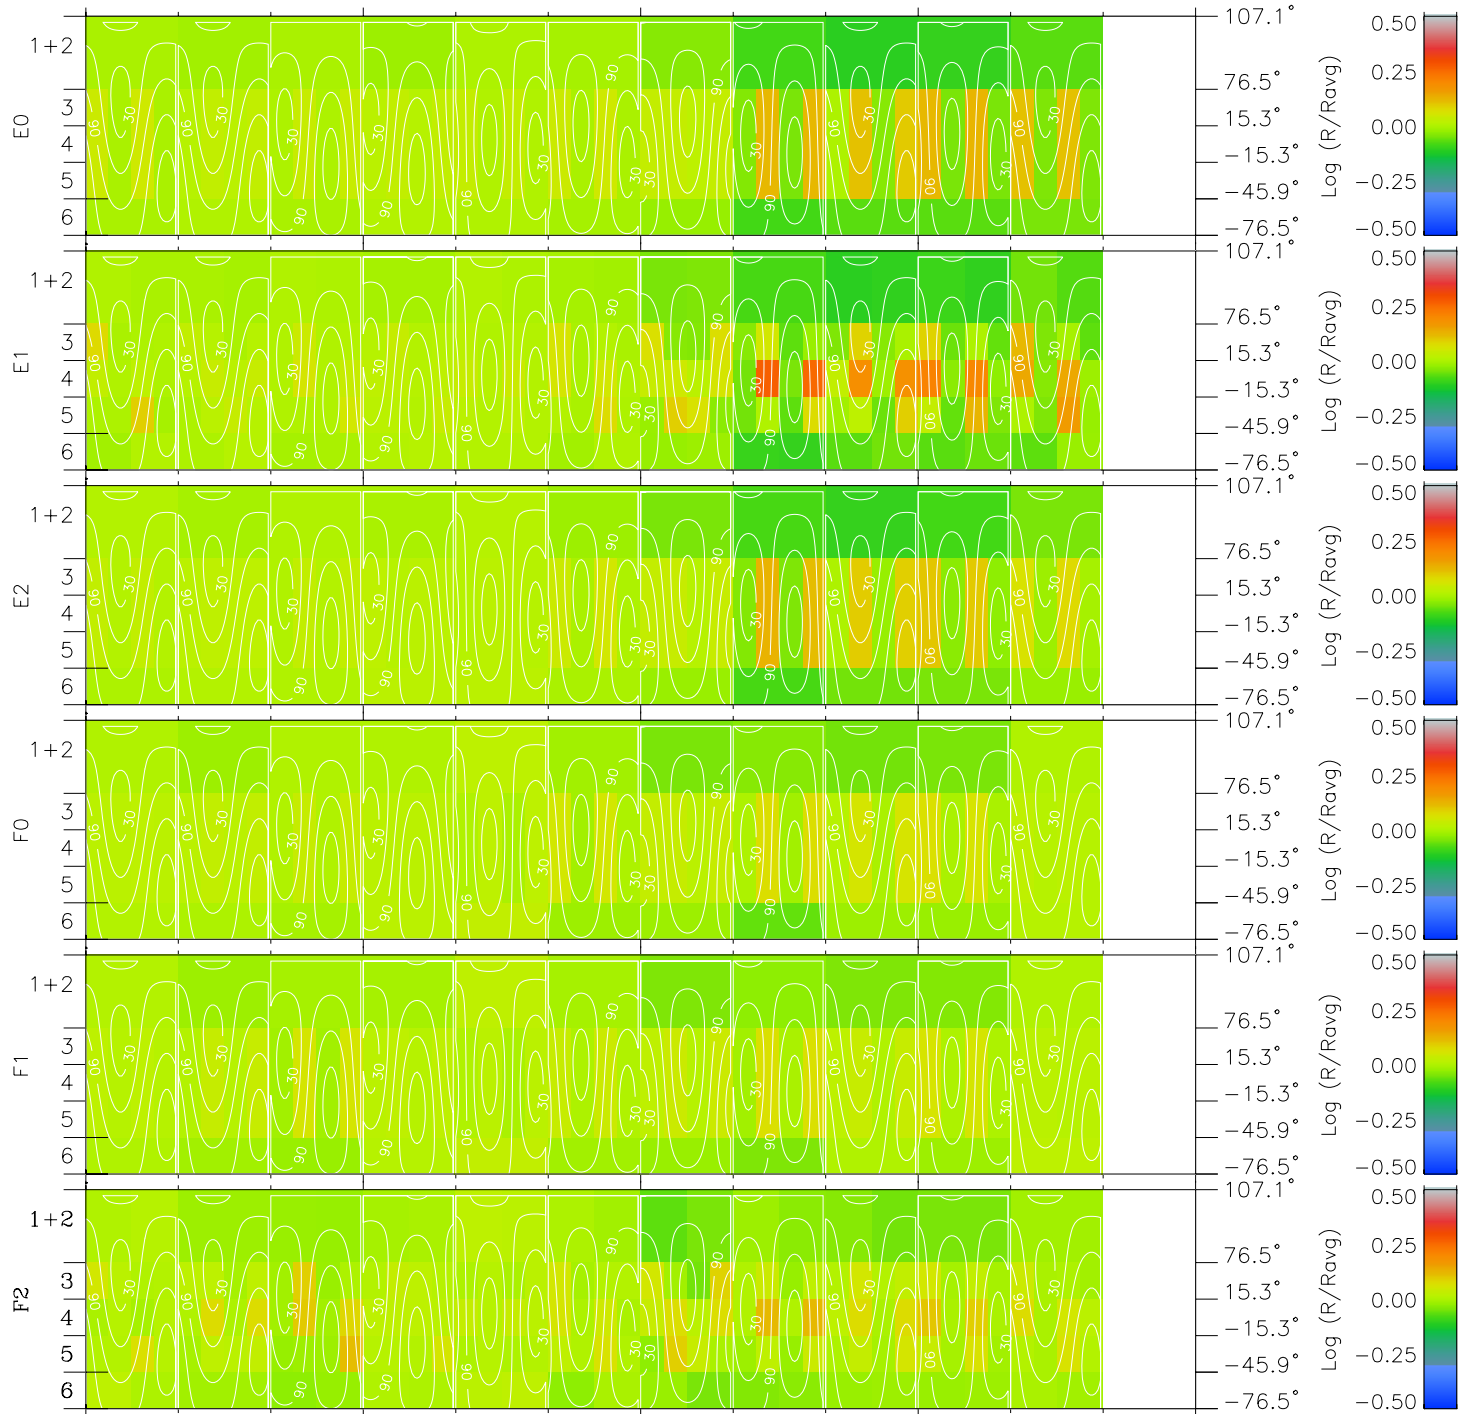

Galileo EPD Real Time All-Sky Anisotropies 99125

Software Version: RTSKY_MEAN V 1.20
 Data Production: 06-03-00
 Plot Production: Sun Sep 16 21:13:23 2001
 Color File: wondr3
 Geofactor File: 1.1

00:00:00 1999-125	125-06	125-12	125-18	00:00:00 1999-126	
+	+	+	+	+	X JSE(R _j)
5.52	3.68	1.78	-0.04	-1.82	Y JSE(R _j)
19.52	22.61	25.40	27.92	30.26	Z JSE(R _j)
-0.78	-0.78	-0.76	-0.75	-0.73	

- ◇ = Jupiter look direction
- = Corotation look direction