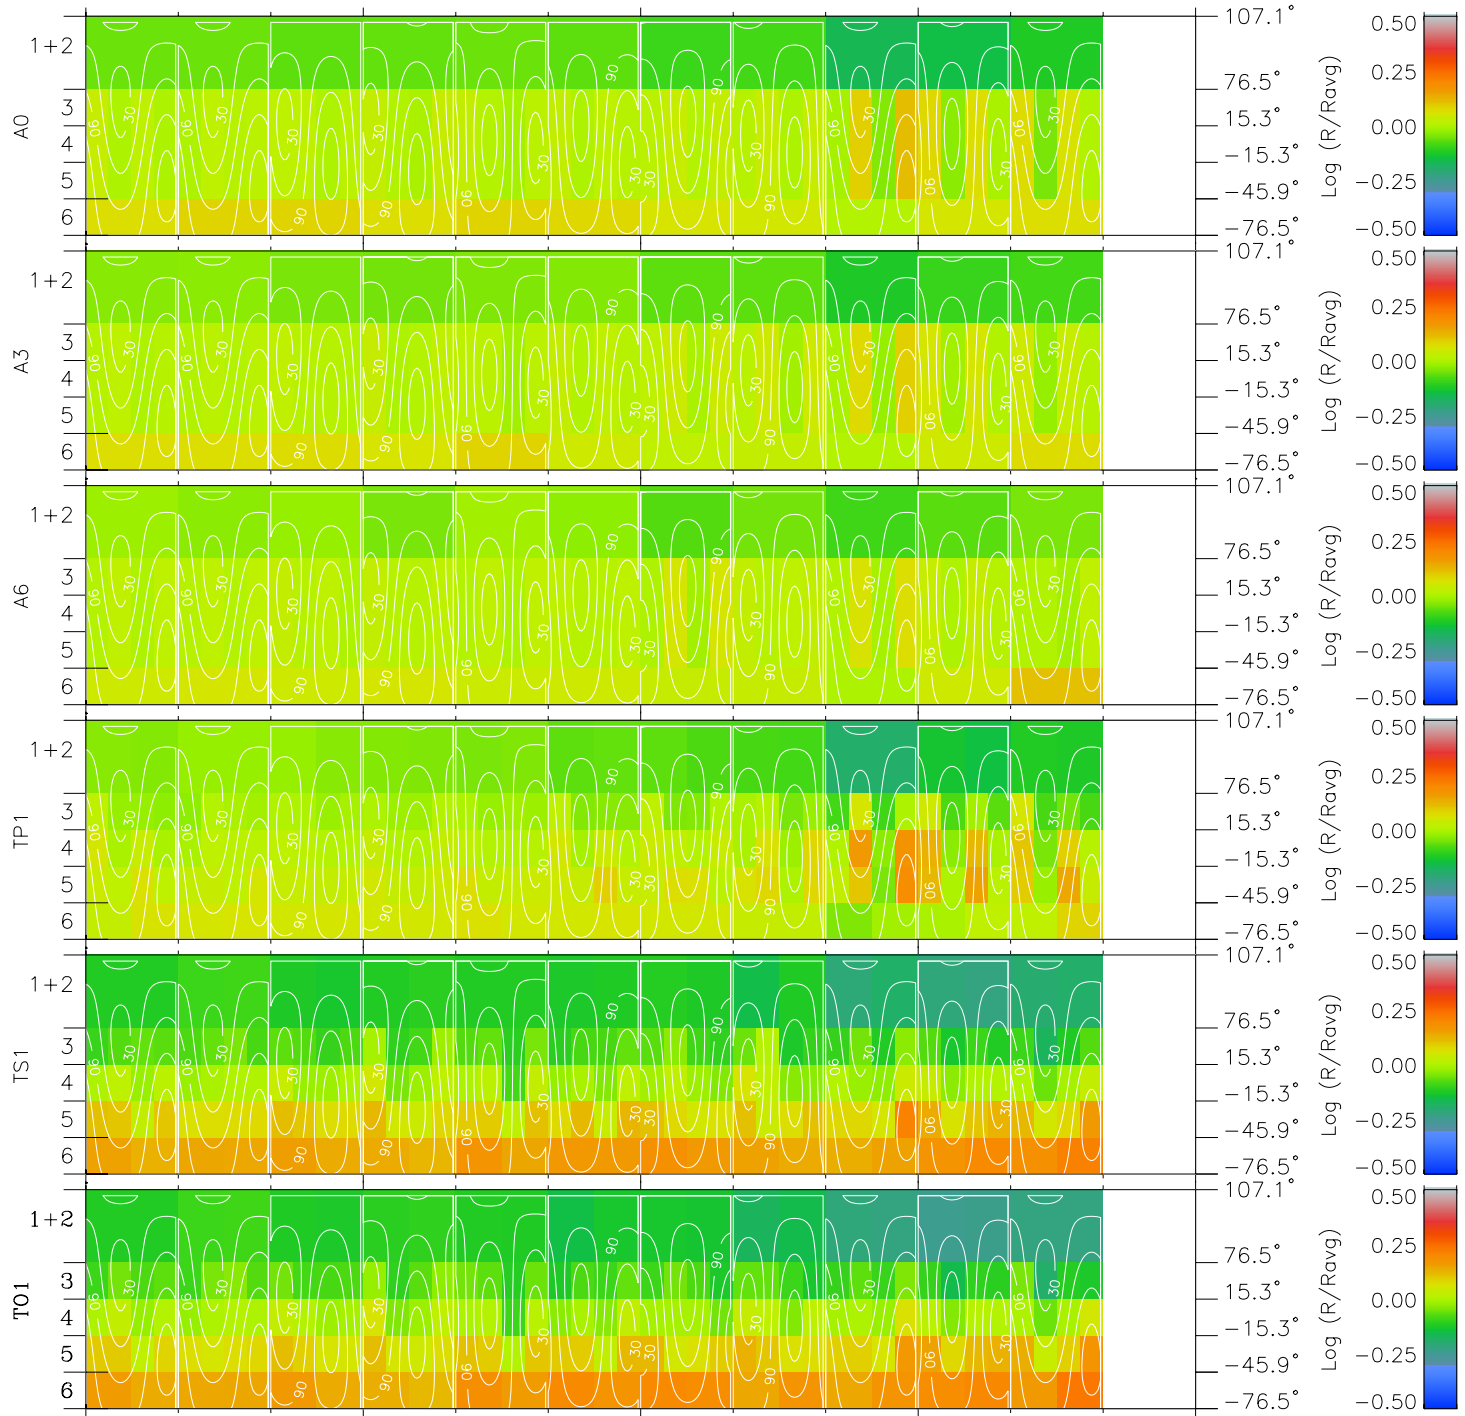

# Galileo EPD Real Time All-Sky Anisotropies 99125

Software Version: RTSKY\_MEAN V 1.20  
 Data Production: 06-03-00  
 Plot Production: Sun Sep 16 21:13:18 2001  
 Color File: wondr3  
 Geofactor File: 1.1

00:00:00 1999-125	125-06	125-12	125-18	00:00:00 1999-126	
+	+	+	+	+	X JSE(R <sub>j</sub> )
5.52	3.68	1.78	-0.04	-1.82	Y JSE(R <sub>j</sub> )
19.52	22.61	25.40	27.92	30.26	Z JSE(R <sub>j</sub> )
-0.78	-0.78	-0.76	-0.75	-0.73	

- ◇ = Jupiter look direction
- = Corotation look direction