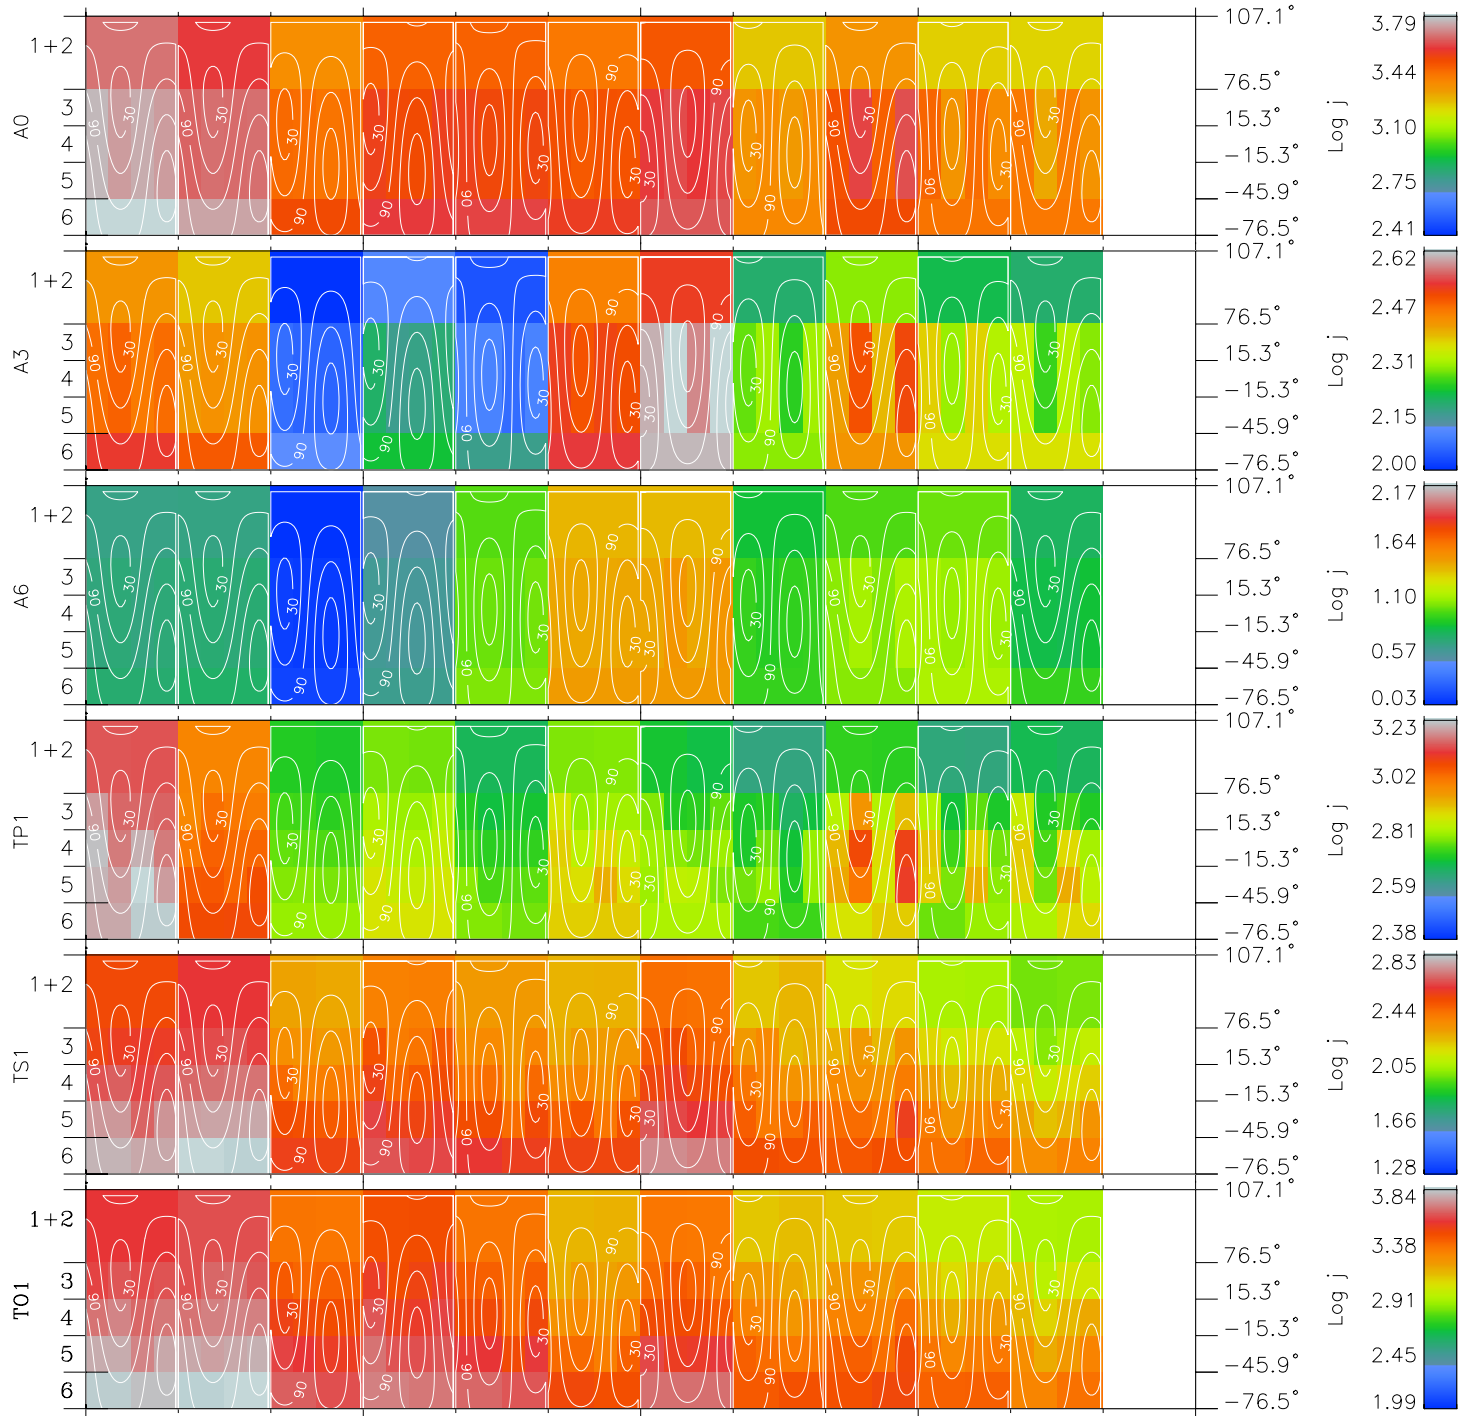

# Galileo EPD Real Time All-Sky Anisotropies 99125

Software Version: RTSKY\_FLUX V 1.20  
 Data Production: 06-03-00  
 Plot Production: Sun Sep 16 21:13:29 2001  
 Color File: wondr3  
 Geofactor File: 1.1

00:00:00  
1999-125

125-06

125-12

125-18

00:00:00  
1999-126

+  
5.52  
19.52  
-0.78

+  
3.68  
22.61  
-0.78

+  
1.78  
25.40  
-0.76

+  
-0.04  
27.92  
-0.75

+  
-1.82  
30.26  
-0.73

X JSE(R<sub>j</sub>)  
Y JSE(R<sub>j</sub>)  
Z JSE(R<sub>j</sub>)

- ◇ = Jupiter look direction
- = Corotation look direction