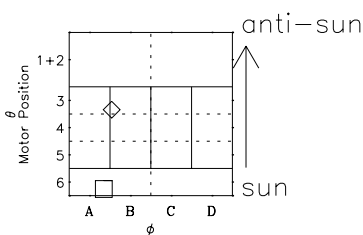

Galileo EPD Real-Time Six-Sector 99125

Software Version: RTLINE_R6 V 1.20
Data Production: 06-03-00
Plot Production: Sun Sep 16 21:14:44 2001

◇ = Jupiter look direction
□ = Corotation look direction