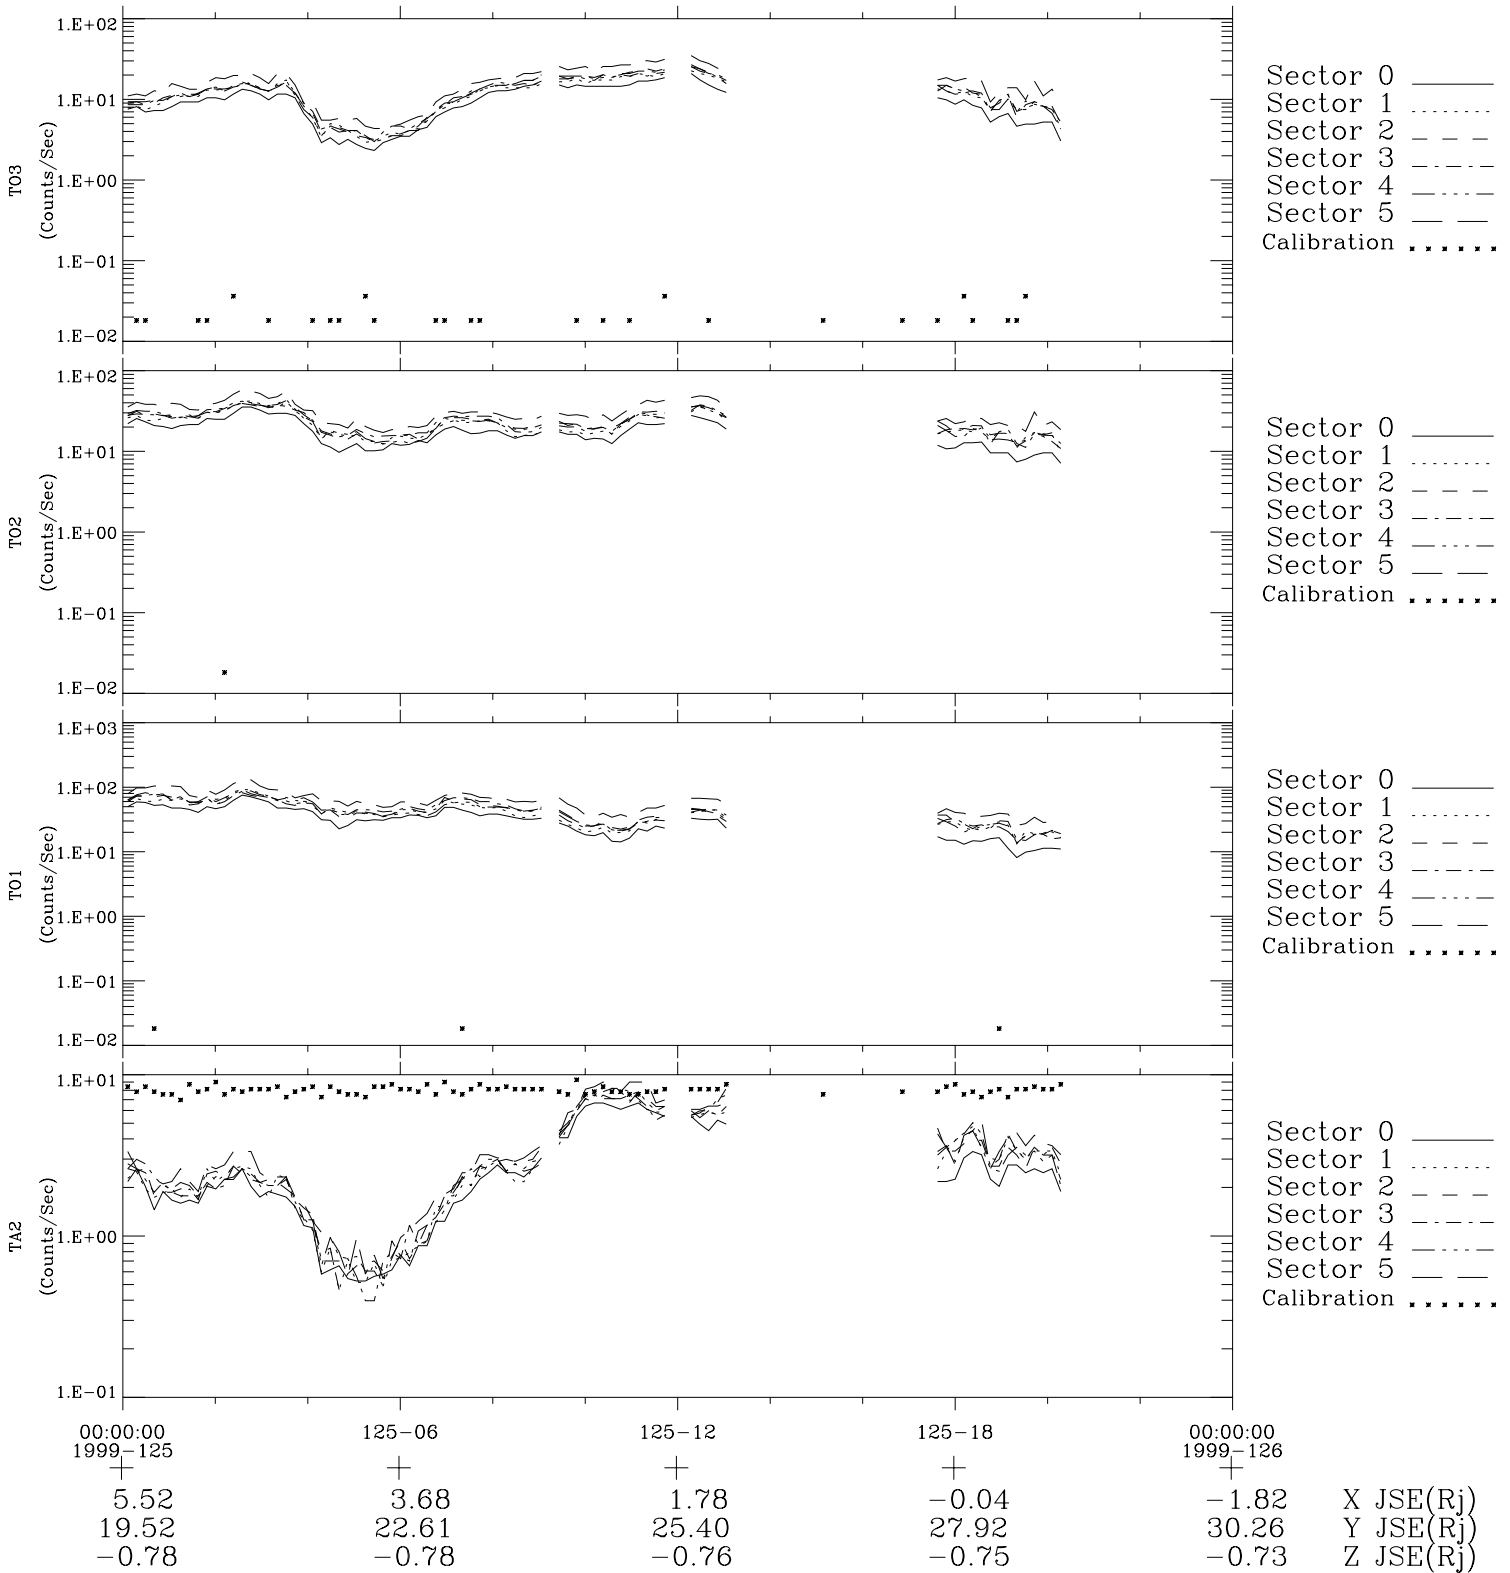

Galileo EPD Real-Time Six-Sector 99125

Software Version: RTLINE_R6 V 1.20
Data Production: 06-03-00
Plot Production: Sun Sep 16 21:14:44 2001

◇ = Jupiter look direction
□ = Corotation look direction