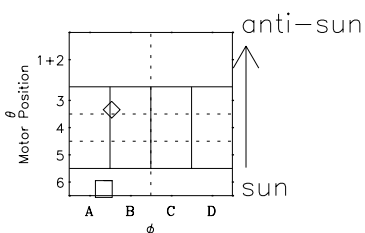

Galileo EPD Real-Time Six-Sector 99125

Software Version: RTLINE_R6 V 1.20
Data Production: 06-03-00
Plot Production: Sun Sep 16 21:14:44 2001

◇ = Jupiter look direction
□ = Corotation look direction