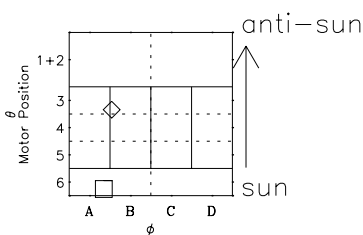

Galileo EPD Real-Time Six-Sector 99125

Software Version: RTLINE_R6 V 1.20
Data Production: 06-03-00
Plot Production: Sun Sep 16 21:14:43 2001

- ◇ = Jupiter look direction
- = Corotation look direction